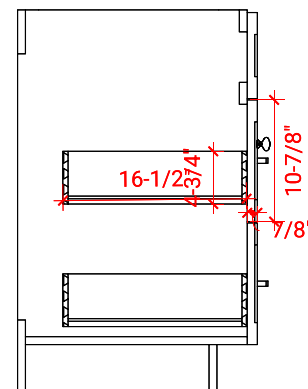

HAMLET 43" LEFT OFFSET CABINET

ARIEL

FO43S-L

BASE CABINET DIMENSIONS

42" W x 21.5" D x 34.5" H

FEATURES

- Solid wood frame & plywood panels
- Dovetail drawers and joints
- Soft closing doors & drawers

HARDWARE FINISHES

Satin Nickel Satin Brass Satin Black

AVAILABLE COLORS

White Grey Espresso Midnight Blue

FRONT VIEW

SIDE VIEW

PLAN VIEW

43" LEFT OFFSET RECTANGLE SINK THIN COUNTERTOP

OVERALL DIMENSIONS

43" W x 22" D x 1.5" H

COUNTERTOP OPTIONS

Carrara Marble
CW-043S-L-REC-CT

White Quartz
WQ-043S-L-REC-CT

FEATURES

- Solid countertop with mitered edges & seams
- Undermount white oval sink
- Pre-drilled for 8" widespread faucet

INCLUDED

- Countertop
- Matching Backsplash
- Sink

COUNTERTOP PLAN VIEW

EDGE SIDE VIEW

THREE DIMENSIONAL COUNTERTOP VIEW