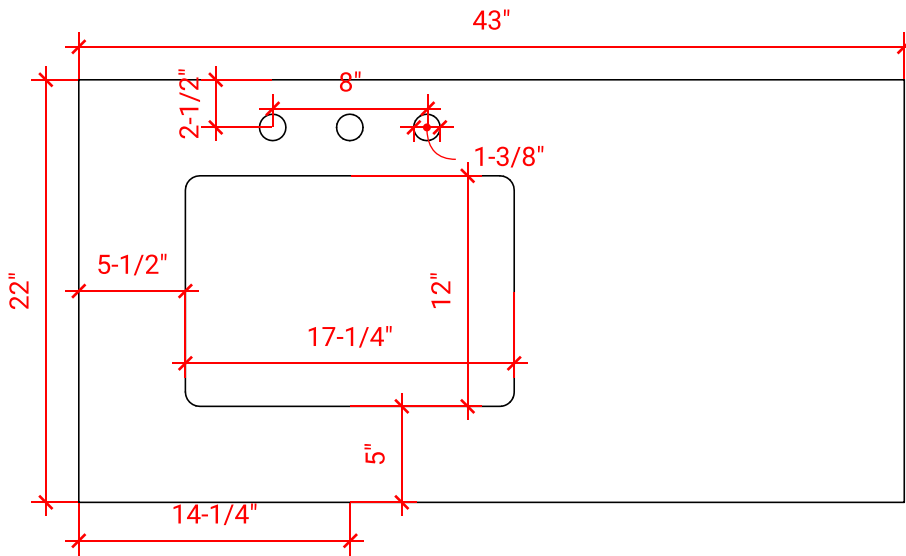

HAMLET 43" LEFT OFFSET CABINET

ARIEL

FO43S-L

BASE CABINET DIMENSIONS

42" W x 21.5" D x 34.5" H

FEATURES

- Solid wood frame & plywood panels
- Dovetail drawers and joints
- Soft closing doors & drawers

HARDWARE FINISHES

Satin Nickel Satin Brass Satin Black

AVAILABLE COLORS

White Grey Espresso Midnight Blue

FRONT VIEW

SIDE VIEW

PLAN VIEW

43" LEFT OFFSET RECTANGLE SINK THIN COUNTERTOP

OVERALL DIMENSIONS

43" W x 22" D x 1.5" H

COUNTERTOP OPTIONS

Carrara Marble
CW-043S-L-REC-CT

White Quartz
WQ-043S-L-REC-CT

FEATURES

- Solid countertop with mitered edges & seams
- Undermount white oval sink
- Pre-drilled for 8" widespread faucet

INCLUDED

- Countertop
- Matching Backsplash
- Sink

COUNTERTOP PLAN VIEW

EDGE SIDE VIEW

THREE DIMENSIONAL COUNTERTOP VIEW