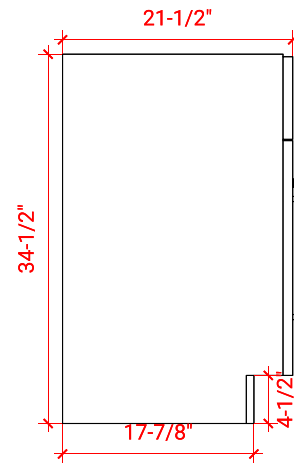

HAMLET 43" LEFT OFFSET CABINET

ARIEL

FO43S-L

BASE CABINET DIMENSIONS

42" W x 21.5" D x 34.5" H

FEATURES

- Solid wood frame & plywood panels
- Dovetail drawers and joints
- Soft closing doors & drawers

HARDWARE FINISHES

Satin Nickel Satin Brass Satin Black

AVAILABLE COLORS

White Grey Espresso Midnight Blue

FRONT VIEW

SIDE VIEW

PLAN VIEW

43" LEFT OFFSET RECTANGLE SINK THIN COUNTERTOP

OVERALL DIMENSIONS

43" W x 22" D x 1.5" H

COUNTERTOP OPTIONS

Carrara Marble
CW-043S-L-REC-CT

White Quartz
WQ-043S-L-REC-CT

FEATURES

- Solid countertop with mitered edges & seams
- Undermount white oval sink
- Pre-drilled for 8" widespread faucet

INCLUDED

- Countertop
- Matching Backsplash
- Sink

COUNTERTOP PLAN VIEW

EDGE SIDE VIEW

THREE DIMENSIONAL COUNTERTOP VIEW