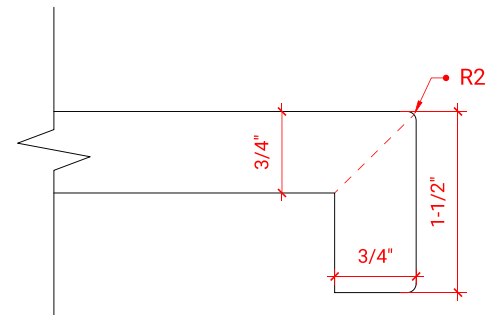

HAMLET 43" LEFT OFFSET CABINET

ARIEL

FO43S-L

BASE CABINET DIMENSIONS

42" W x 21.5" D x 34.5" H

FEATURES

- Solid wood frame & plywood panels
- Dovetail drawers and joints
- Soft closing doors & drawers

HARDWARE FINISHES

43" W x 22" D x 1.5" H

COUNTERTOP OPTIONS

Carrara Marble
CW-043S-L-REC-CT

White Quartz
WQ-043S-L-REC-CT

FEATURES

- Solid countertop with mitered edges & seams
- Undermount white oval sink
- Pre-drilled for 8" widespread faucet

INCLUDED

- Countertop
- Matching Backsplash
- Sink

COUNTERTOP PLAN VIEW

EDGE SIDE VIEW

THREE DIMENSIONAL COUNTERTOP VIEW