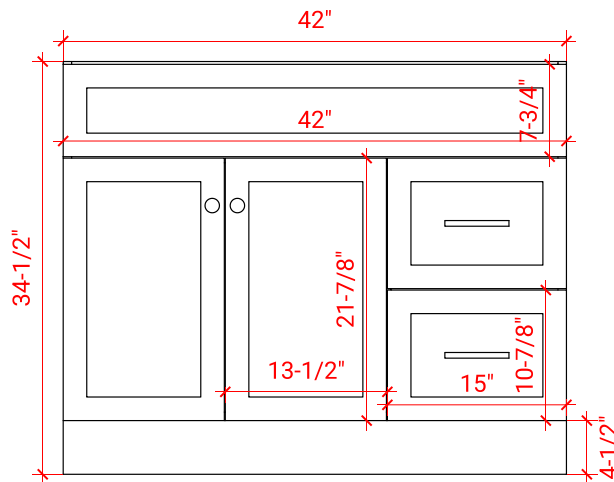

HAMLET 43" LEFT OFFSET CABINET

ARIEL

FO43S-L

BASE CABINET DIMENSIONS

42" W x 21.5" D x 34.5" H

FEATURES

- Solid wood frame & plywood panels
- Dovetail drawers and joints
- Soft closing doors & drawers

HARDWARE FINISHES

Satin Nickel Satin Brass Satin Black

AVAILABLE COLORS

White Grey Espresso Midnight Blue

FRONT VIEW

SIDE VIEW

PLAN VIEW

43" LEFT OFFSET RECTANGLE SINK THIN COUNTERTOP

OVERALL DIMENSIONS

43" W x 22" D x 1.5" H

COUNTERTOP OPTIONS

Carrara Marble
CW-043S-L-REC-CT

White Quartz
WQ-043S-L-REC-CT

FEATURES

- Solid countertop with mitered edges & seams
- Undermount white oval sink
- Pre-drilled for 8" widespread faucet

INCLUDED

- Countertop
- Matching Backsplash
- Sink

COUNTERTOP PLAN VIEW

EDGE SIDE VIEW

THREE DIMENSIONAL COUNTERTOP VIEW