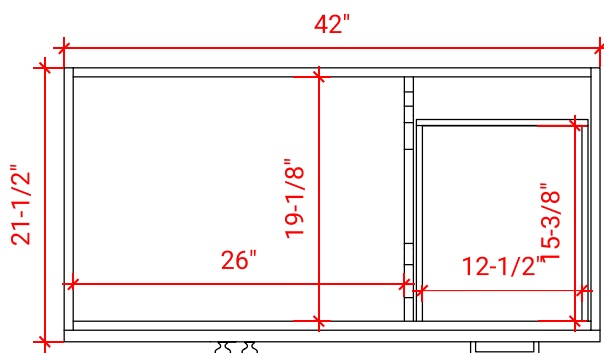

HAMLET 43" LEFT OFFSET CABINET

ARIEL

FO43S-L

BASE CABINET DIMENSIONS

42" W x 21.5" D x 34.5" H

FEATURES

- Solid wood frame & plywood panels
- Dovetail drawers and joints
- Soft closing doors & drawers

HARDWARE FINISHES

Satin Nickel Satin Brass Satin Black

AVAILABLE COLORS

White Grey Espresso Midnight Blue

FRONT VIEW

SIDE VIEW

PLAN VIEW

43" LEFT OFFSET RECTANGLE SINK THIN COUNTERTOP

OVERALL DIMENSIONS

43" W x 22" D x 1.5" H

COUNTERTOP OPTIONS

Carrara Marble
CW-043S-L-REC-CT

White Quartz
WQ-043S-L-REC-CT

FEATURES

- Solid countertop with mitered edges & seams
- Undermount white oval sink
- Pre-drilled for 8" widespread faucet

INCLUDED

- Countertop
- Matching Backsplash
- Sink

COUNTERTOP PLAN VIEW

EDGE SIDE VIEW

THREE DIMENSIONAL COUNTERTOP VIEW