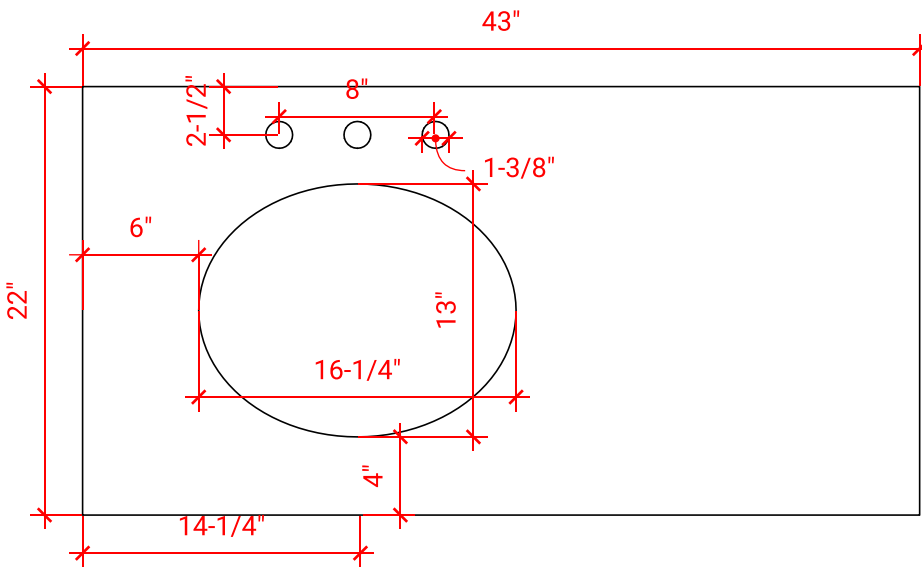

HAMLET 43" LEFT OFFSET CABINET

ARIEL

FO43S-L

BASE CABINET DIMENSIONS

42" W x 21.5" D x 34.5" H

FEATURES

- Solid wood frame & plywood panels
- Dovetail drawers and joints
- Soft closing doors & drawers

HARDWARE FINISHES

Satin Nickel Satin Brass Satin Black

AVAILABLE COLORS

White Grey Espresso Midnight Blue

FRONT VIEW

SIDE VIEW

PLAN VIEW

43" LEFT OFFSET OVAL SINK THIN COUNTERTOP

OVERALL DIMENSIONS

43" W x 22" D x 1.5" H

COUNTERTOP OPTIONS

Carrara Marble
CW-043S-L-OVL-CT

White Quartz
WQ-043S-L-OVL-CT

FEATURES

- Solid countertop with mitered edges & seams
- Undermount white oval sink
- Pre-drilled for 8" widespread faucet

INCLUDED

- Countertop
- Matching Backsplash
- Sink

COUNTERTOP PLAN VIEW

EDGE SIDE VIEW

THREE DIMENSIONAL COUNTERTOP VIEW