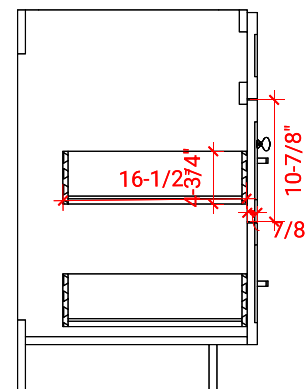

HAMLET 43" LEFT OFFSET CABINET

ARIEL

FO43S-L

BASE CABINET DIMENSIONS

42" W x 21.5" D x 34.5" H

FEATURES

- Solid wood frame & plywood panels
- Dovetail drawers and joints
- Soft closing doors & drawers

HARDWARE FINISHES

Satin Nickel Satin Brass Satin Black

AVAILABLE COLORS

White Grey Espresso Midnight Blue

FRONT VIEW

SIDE VIEW

PLAN VIEW

43" LEFT OFFSET OVAL SINK THIN COUNTERTOP

OVERALL DIMENSIONS

43" W x 22" D x 1.5" H

COUNTERTOP OPTIONS

Carrara Marble
CW-043S-L-OVL-CT

White Quartz
WQ-043S-L-OVL-CT

FEATURES

- Solid countertop with mitered edges & seams
- Undermount white oval sink
- Pre-drilled for 8" widespread faucet

INCLUDED

- Countertop
- Matching Backsplash
- Sink

COUNTERTOP PLAN VIEW

EDGE SIDE VIEW

THREE DIMENSIONAL COUNTERTOP VIEW