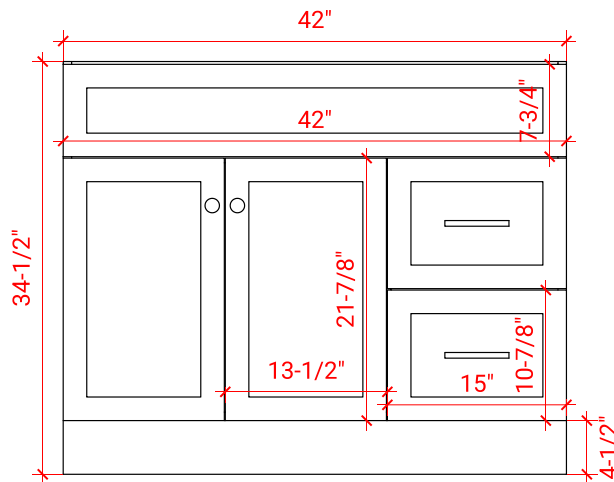

HAMLET 43" LEFT OFFSET CABINET

ARIEL

FO43S-L

BASE CABINET DIMENSIONS

42" W x 21.5" D x 34.5" H

FEATURES

- Solid wood frame & plywood panels
- Dovetail drawers and joints
- Soft closing doors & drawers

HARDWARE FINISHES

Satin Nickel Satin Brass Satin Black

AVAILABLE COLORS

White Grey Espresso Midnight Blue

FRONT VIEW

SIDE VIEW

PLAN VIEW

43" LEFT OFFSET OVAL SINK THIN COUNTERTOP

OVERALL DIMENSIONS

43" W x 22" D x 1.5" H

COUNTERTOP OPTIONS

Carrara Marble
CW-043S-L-OVL-CT

White Quartz
WQ-043S-L-OVL-CT

FEATURES

- Solid countertop with mitered edges & seams
- Undermount white oval sink
- Pre-drilled for 8" widespread faucet

INCLUDED

- Countertop
- Matching Backsplash
- Sink

COUNTERTOP PLAN VIEW

EDGE SIDE VIEW

THREE DIMENSIONAL COUNTERTOP VIEW