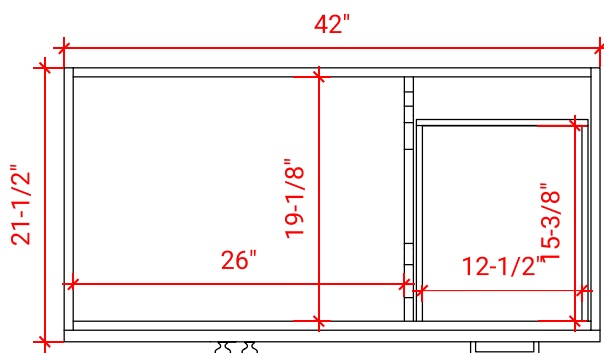

HAMLET 43" LEFT OFFSET CABINET

ARIEL

FO43S-L

BASE CABINET DIMENSIONS

42" W x 21.5" D x 34.5" H

FEATURES

- Solid wood frame & plywood panels
- Dovetail drawers and joints
- Soft closing doors & drawers

HARDWARE FINISHES

Satin Nickel Satin Brass Satin Black

AVAILABLE COLORS

White Grey Espresso Midnight Blue

FRONT VIEW

SIDE VIEW

PLAN VIEW

43" LEFT OFFSET OVAL SINK THIN COUNTERTOP

OVERALL DIMENSIONS

43" W x 22" D x 1.5" H

COUNTERTOP OPTIONS

Carrara Marble
CW-043S-L-OVL-CT

White Quartz
WQ-043S-L-OVL-CT

FEATURES

- Solid countertop with mitered edges & seams
- Undermount white oval sink
- Pre-drilled for 8" widespread faucet

INCLUDED

- Countertop
- Matching Backsplash
- Sink

COUNTERTOP PLAN VIEW

EDGE SIDE VIEW

THREE DIMENSIONAL COUNTERTOP VIEW