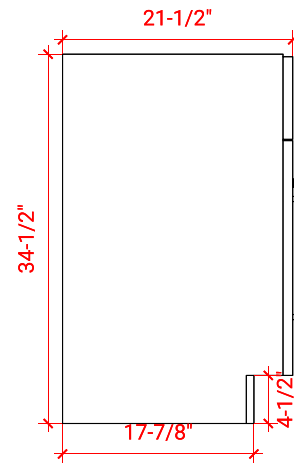

HAMLET 43" LEFT OFFSET CABINET

ARIEL

FO43S-L

BASE CABINET DIMENSIONS

42" W x 21.5" D x 34.5" H

FEATURES

- Solid wood frame & plywood panels
- Dovetail drawers and joints
- Soft closing doors & drawers

HARDWARE FINISHES

Satin Nickel Satin Brass Satin Black

AVAILABLE COLORS

White Grey Espresso Midnight Blue

FRONT VIEW

SIDE VIEW

PLAN VIEW

43" LEFT OFFSET OVAL SINK THIN COUNTERTOP

OVERALL DIMENSIONS

43" W x 22" D x 1.5" H

COUNTERTOP OPTIONS

Carrara Marble
CW-043S-L-OVL-CT

White Quartz
WQ-043S-L-OVL-CT

FEATURES

- Solid countertop with mitered edges & seams
- Undermount white oval sink
- Pre-drilled for 8" widespread faucet

INCLUDED

- Countertop
- Matching Backsplash
- Sink

COUNTERTOP PLAN VIEW

EDGE SIDE VIEW

THREE DIMENSIONAL COUNTERTOP VIEW