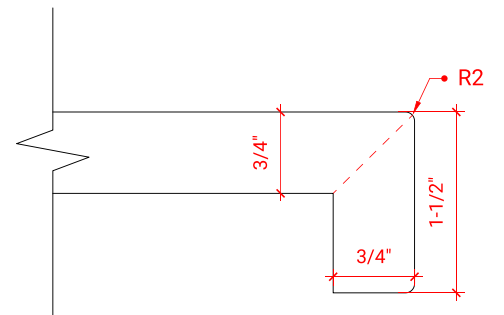

HAMLET 43" LEFT OFFSET CABINET

ARIEL

FO43S-L

BASE CABINET DIMENSIONS

42" W x 21.5" D x 34.5" H

FEATURES

- Solid wood frame & plywood panels
- Dovetail drawers and joints
- Soft closing doors & drawers

HARDWARE FINISHES

43" W x 22" D x 1.5" H

COUNTERTOP OPTIONS

Carrara Marble
CW-043S-L-OVL-CT

White Quartz
WQ-043S-L-OVL-CT

FEATURES

- Solid countertop with mitered edges & seams
- Undermount white oval sink
- Pre-drilled for 8" widespread faucet

INCLUDED

- Countertop
- Matching Backsplash
- Sink

COUNTERTOP PLAN VIEW

EDGE SIDE VIEW

THREE DIMENSIONAL COUNTERTOP VIEW