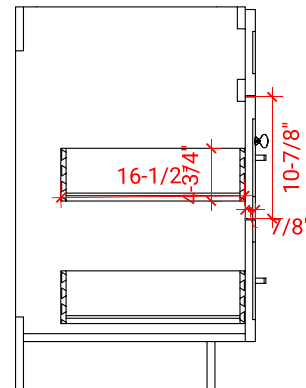

HAMLET 37" RIGHT OFFSET CABINET

ARIEL

F037S-R

BASE CABINET DIMENSIONS

36" W x 21.5" D x 34.5" H

FEATURES

- Solid wood frame & plywood panels
- Dovetail drawers and joints
- Soft closing doors & drawers

HARDWARE FINISHES

AVAILABLE COLORS

FRONT VIEW

SIDE VIEW

PLAN VIEW

37" RIGHT OFFSET RECTANGLE SINK THIN COUNTERTOP

OVERALL DIMENSIONS

37" W x 22" D x 0.75" H

COUNTERTOP OPTIONS

Carrara Marble
CW2-037S-R-REC-CT

FEATURES

- Solid countertop with mitered edges & seams
- Undermount white oval sink
- Pre-drilled for 8" widespread faucet

INCLUDED

- Countertop
- Matching Backsplash
- Sink

COUNTERTOP PLAN VIEW

EDGE SIDE VIEW

THREE DIMENSIONAL COUNTERTOP VIEW