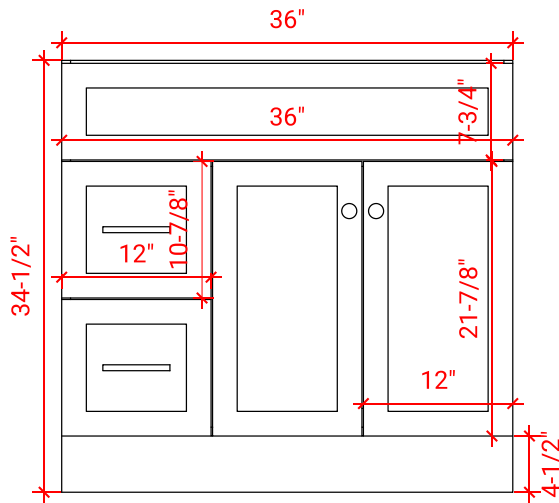

HAMLET 37" RIGHT OFFSET CABINET

ARIEL

F037S-R

BASE CABINET DIMENSIONS

36" W x 21.5" D x 34.5" H

FEATURES

- Solid wood frame & plywood panels
- Dovetail drawers and joints
- Soft closing doors & drawers

HARDWARE FINISHES

AVAILABLE COLORS

FRONT VIEW

SIDE VIEW

PLAN VIEW

37" RIGHT OFFSET RECTANGLE SINK THIN COUNTERTOP

OVERALL DIMENSIONS

37" W x 22" D x 0.75" H

COUNTERTOP OPTIONS

Carrara Marble
CW2-037S-R-REC-CT

FEATURES

- Solid countertop with mitered edges & seams
- Undermount white oval sink
- Pre-drilled for 8" widespread faucet

INCLUDED

- Countertop
- Matching Backsplash
- Sink

COUNTERTOP PLAN VIEW

EDGE SIDE VIEW

THREE DIMENSIONAL COUNTERTOP VIEW