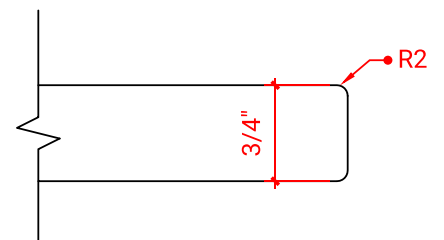

AVAILABLE COLORS

FRONT VIEW

SIDE VIEW

PLAN VIEW

37" RIGHT OFFSET RECTANGLE SINK THIN COUNTERTOP

OVERALL DIMENSIONS

37" W x 22" D x 0.75" H

COUNTERTOP OPTIONS

Carrara Marble
CW2-037S-R-REC-CT

FEATURES

- Solid countertop with mitered edges & seams
- Undermount white oval sink
- Pre-drilled for 8" widespread faucet

INCLUDED

- Countertop
- Matching Backsplash
- Sink

COUNTERTOP PLAN VIEW

EDGE SIDE VIEW

THREE DIMENSIONAL COUNTERTOP VIEW