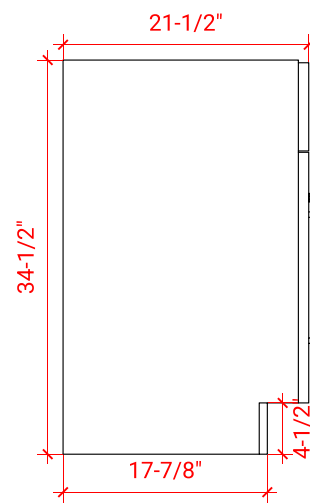

HAMLET 37" RIGHT OFFSET CABINET

ARIEL

F037S-R

BASE CABINET DIMENSIONS

36" W x 21.5" D x 34.5" H

FEATURES

- Solid wood frame & plywood panels
- Dovetail drawers and joints
- Soft closing doors & drawers

HARDWARE FINISHES

AVAILABLE COLORS

FRONT VIEW

SIDE VIEW

PLAN VIEW

37" RIGHT OFFSET RECTANGLE SINK THIN COUNTERTOP

OVERALL DIMENSIONS

37" W x 22" D x 0.75" H

COUNTERTOP OPTIONS

Carrara Marble
CW2-037S-R-REC-CT

FEATURES

- Solid countertop with mitered edges & seams
- Undermount white oval sink
- Pre-drilled for 8" widespread faucet

INCLUDED

- Countertop
- Matching Backsplash
- Sink

COUNTERTOP PLAN VIEW

EDGE SIDE VIEW

THREE DIMENSIONAL COUNTERTOP VIEW