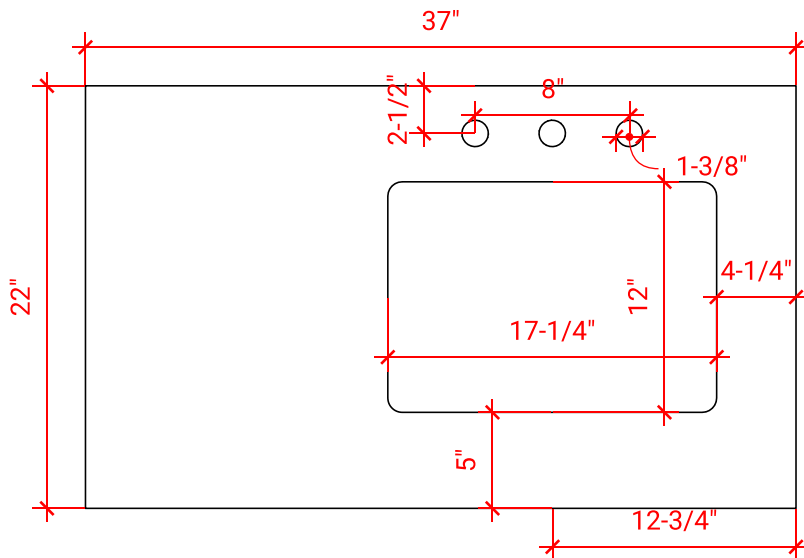

HAMLET 37" RIGHT OFFSET CABINET

ARIEL

F037S-R

BASE CABINET DIMENSIONS

36" W x 21.5" D x 34.5" H

FEATURES

- Solid wood frame & plywood panels
- Dovetail drawers and joints
- Soft closing doors & drawers

HARDWARE FINISHES

AVAILABLE COLORS

FRONT VIEW

SIDE VIEW

PLAN VIEW

37" RIGHT OFFSET RECTANGLE SINK THIN COUNTERTOP

OVERALL DIMENSIONS

37" W x 22" D x 0.75" H

COUNTERTOP OPTIONS

Carrara Marble
CW2-037S-R-REC-CT

FEATURES

- Solid countertop with mitered edges & seams
- Undermount white oval sink
- Pre-drilled for 8" widespread faucet

INCLUDED

- Countertop
- Matching Backsplash
- Sink

COUNTERTOP PLAN VIEW

EDGE SIDE VIEW

THREE DIMENSIONAL COUNTERTOP VIEW