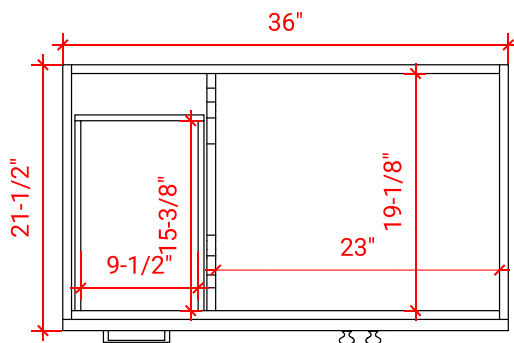

HAMLET 37" RIGHT OFFSET CABINET

ARIEL

F037S-R

BASE CABINET DIMENSIONS

36" W x 21.5" D x 34.5" H

FEATURES

- Solid wood frame & plywood panels
- Dovetail drawers and joints
- Soft closing doors & drawers

HARDWARE FINISHES

AVAILABLE COLORS

FRONT VIEW

SIDE VIEW

PLAN VIEW

37" RIGHT OFFSET RECTANGLE SINK THIN COUNTERTOP

OVERALL DIMENSIONS

37" W x 22" D x 0.75" H

COUNTERTOP OPTIONS

Carrara Marble
CW2-037S-R-REC-CT

FEATURES

- Solid countertop with mitered edges & seams
- Undermount white oval sink
- Pre-drilled for 8" widespread faucet

INCLUDED

- Countertop
- Matching Backsplash
- Sink

COUNTERTOP PLAN VIEW

EDGE SIDE VIEW

THREE DIMENSIONAL COUNTERTOP VIEW