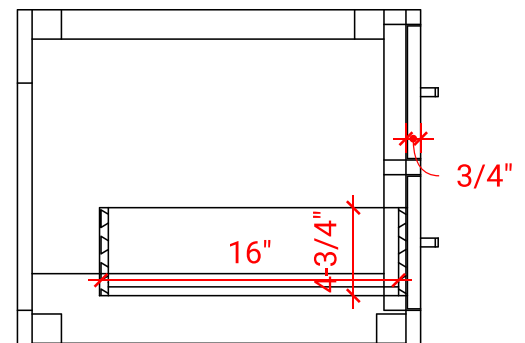

HUTTON 60" SINGLE SINK BASE CABINET

ARIEL

W060S

BASE CABINET DIMENSIONS

60" W x 21.75" D x 18" H

FEATURES

- Solid wood frame & plywood panels
- Dovetail drawers and joints
- Soft closing doors & drawers

HARDWARE FINISHES

Brushed Nickel Satin Brass Matte Black Polished Chrome

AVAILABLE COLORS

White Grey Midnight Blue

FRONT VIEW

SIDE VIEW

PLAN VIEW

60" SINGLE RECTANGLE SINK COUNTERTOP WITH 1.5 IN. THICKNESS

ARIEL

OVERALL DIMENSIONS

60.25" W x 22" D x 1.5" H

COUNTERTOP OPTIONS

Carrara White Quartz
CQ-060S-REC-CT

FEATURES

- Solid countertop with mitered edges & seams
- Undermount white rectangular sink
- Pre-drilled for 8" widespread faucet

INCLUDED

- Countertop
- Matching Backsplash
- Rectangle Sink

COUNTERTOP PLAN VIEW

EDGE SIDE VIEW

THREE DIMENSIONAL COUNTERTOP VIEW