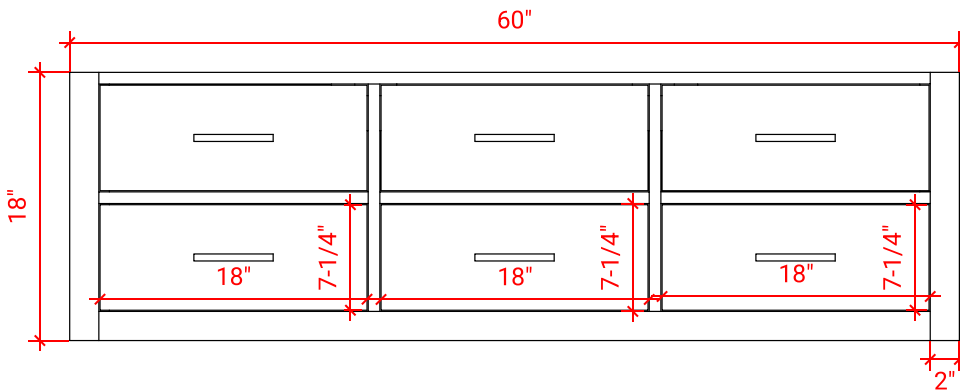

HUTTON 60" SINGLE SINK BASE CABINET

ARIEL

W060S

BASE CABINET DIMENSIONS

60" W x 21.75" D x 18" H

FEATURES

- Solid wood frame & plywood panels
- Dovetail drawers and joints
- Soft closing doors & drawers

HARDWARE FINISHES

Brushed Nickel Satin Brass Matte Black Polished Chrome

AVAILABLE COLORS

White Grey Midnight Blue

FRONT VIEW

SIDE VIEW

PLAN VIEW

60" SINGLE RECTANGLE SINK COUNTERTOP WITH 1.5 IN. THICKNESS

ARIEL

OVERALL DIMENSIONS

60.25" W x 22" D x 1.5" H

COUNTERTOP OPTIONS

Carrara White Quartz
CQ-060S-REC-CT

FEATURES

- Solid countertop with mitered edges & seams
- Undermount white rectangular sink
- Pre-drilled for 8" widespread faucet

INCLUDED

- Countertop
- Matching Backsplash
- Rectangle Sink

COUNTERTOP PLAN VIEW

EDGE SIDE VIEW

THREE DIMENSIONAL COUNTERTOP VIEW