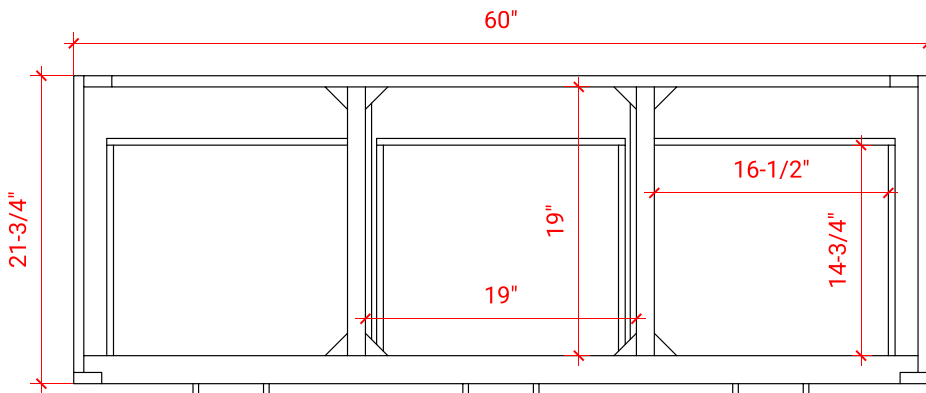

HUTTON 60" SINGLE SINK BASE CABINET

ARIEL

W060S

BASE CABINET DIMENSIONS

60" W x 21.75" D x 18" H

FEATURES

- Solid wood frame & plywood panels
- Dovetail drawers and joints
- Soft closing doors & drawers

HARDWARE FINISHES

Brushed Nickel Satin Brass Matte Black Polished Chrome

AVAILABLE COLORS

White Grey Midnight Blue

FRONT VIEW

SIDE VIEW

PLAN VIEW

60" SINGLE RECTANGLE SINK COUNTERTOP WITH 1.5 IN. THICKNESS

ARIEL

OVERALL DIMENSIONS

60.25" W x 22" D x 1.5" H

COUNTERTOP OPTIONS

Carrara White Quartz
CQ-060S-REC-CT

FEATURES

- Solid countertop with mitered edges & seams
- Undermount white rectangular sink
- Pre-drilled for 8" widespread faucet

INCLUDED

- Countertop
- Matching Backsplash
- Rectangle Sink

COUNTERTOP PLAN VIEW

EDGE SIDE VIEW

THREE DIMENSIONAL COUNTERTOP VIEW