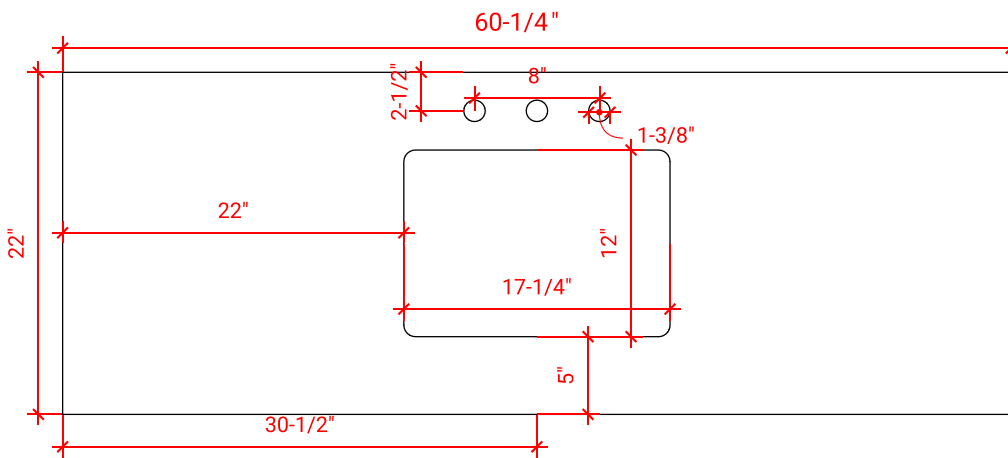

HUTTON 60" SINGLE SINK BASE CABINET

ARIEL

W060S

BASE CABINET DIMENSIONS

60" W x 21.75" D x 18" H

FEATURES

- Solid wood frame & plywood panels
- Dovetail drawers and joints
- Soft closing doors & drawers

HARDWARE FINISHES

OVERALL DIMENSIONS

60.25" W x 22" D x 1.5" H

COUNTERTOP OPTIONS

Carrara White Quartz
CQ-060S-REC-CT

FEATURES

- Solid countertop with mitered edges & seams
- Undermount white rectangular sink
- Pre-drilled for 8" widespread faucet

INCLUDED

- Countertop
- Matching Backsplash
- Rectangle Sink

COUNTERTOP PLAN VIEW

EDGE SIDE VIEW

THREE DIMENSIONAL COUNTERTOP VIEW