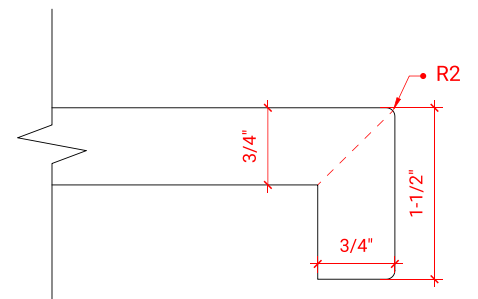

HUTTON 60" SINGLE SINK BASE CABINET

ARIEL

W060S

BASE CABINET DIMENSIONS

60" W x 21.75" D x 18" H

FEATURES

- Solid wood frame & plywood panels
- Dovetail drawers and joints
- Soft closing doors & drawers

HARDWARE FINISHES

OVERALL DIMENSIONS

60.25" W x 22" D x 1.5" H

COUNTERTOP OPTIONS

Carrara White Quartz
CQ-060S-REC-CT

FEATURES

- Solid countertop with mitered edges & seams
- Undermount white rectangular sink
- Pre-drilled for 8" widespread faucet

INCLUDED

- Countertop
- Matching Backsplash
- Rectangle Sink

COUNTERTOP PLAN VIEW

EDGE SIDE VIEW

THREE DIMENSIONAL COUNTERTOP VIEW