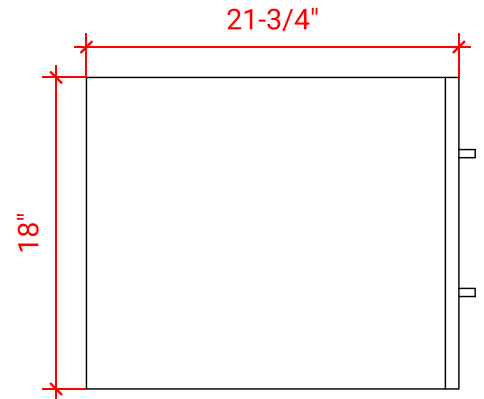

HUTTON 60" SINGLE SINK BASE CABINET

ARIEL

W060S

BASE CABINET DIMENSIONS

60" W x 21.75" D x 18" H

FEATURES

- Solid wood frame & plywood panels
- Dovetail drawers and joints
- Soft closing doors & drawers

HARDWARE FINISHES

Brushed Nickel Satin Brass Matte Black Polished Chrome

AVAILABLE COLORS

White Grey Midnight Blue

FRONT VIEW

SIDE VIEW

PLAN VIEW

60" SINGLE RECTANGLE SINK COUNTERTOP WITH 1.5 IN. THICKNESS

ARIEL

OVERALL DIMENSIONS

60.25" W x 22" D x 1.5" H

COUNTERTOP OPTIONS

Carrara White Quartz
CQ-060S-REC-CT

FEATURES

- Solid countertop with mitered edges & seams
- Undermount white rectangular sink
- Pre-drilled for 8" widespread faucet

INCLUDED

- Countertop
- Matching Backsplash
- Rectangle Sink

COUNTERTOP PLAN VIEW

EDGE SIDE VIEW

THREE DIMENSIONAL COUNTERTOP VIEW