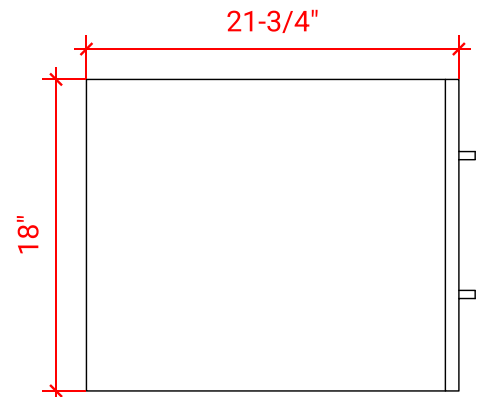

HUTTON 60" SINGLE SINK BASE CABINET

ARIEL

W060S

BASE CABINET DIMENSIONS

60" W x 21.75" D x 18" H

FEATURES

- Solid wood frame & plywood panels
- Dovetail drawers and joints
- Soft closing doors & drawers

HARDWARE FINISHES

Brushed Nickel Satin Brass Matte Black Polished Chrome

AVAILABLE COLORS

White Grey Midnight Blue

FRONT VIEW

SIDE VIEW

PLAN VIEW

OVERALL DIMENSIONS

60.25" W x 22" D x 1.5" H

COUNTERTOP PLAN VIEW

EDGE SIDE VIEW

THREE DIMENSIONAL COUNTERTOP VIEW