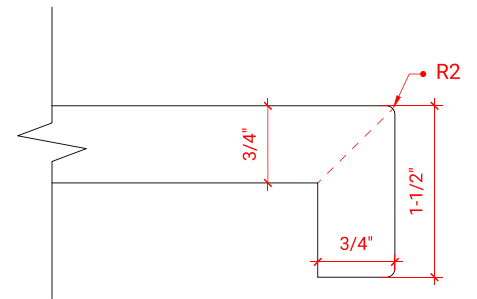

HUTTON 60" SINGLE SINK BASE CABINET

ARIEL

W060S

BASE CABINET DIMENSIONS

60" W x 21.75" D x 18" H

FEATURES

- Solid wood frame & plywood panels
- Dovetail drawers and joints
- Soft closing doors & drawers

HARDWARE FINISHES

Brushed Nickel Satin Brass Matte Black Polished Chrome

AVAILABLE COLORS

White Grey Midnight Blue

FRONT VIEW

SIDE VIEW

PLAN VIEW

OVERALL DIMENSIONS

60.25" W x 22" D x 1.5" H

COUNTERTOP OPTIONS

Carrara White Quartz
CQ-060S-OVL-CT

FEATURES

- Solid countertop with mitered edges & seams
- Undermount white oval sink
- Pre-drilled for 8" widespread faucet

INCLUDED

- Countertop
- Matching Backsplash
- Oval Sink

COUNTERTOP PLAN VIEW

EDGE SIDE VIEW

THREE DIMENSIONAL COUNTERTOP VIEW