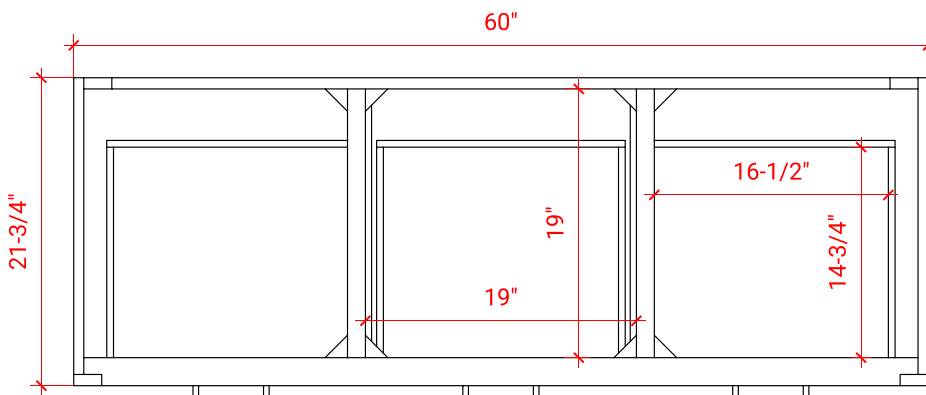

HUTTON 60" SINGLE SINK BASE CABINET

ARIEL

W060S

BASE CABINET DIMENSIONS

60" W x 21.75" D x 18" H

FEATURES

- Solid wood frame & plywood panels
- Dovetail drawers and joints
- Soft closing doors & drawers

HARDWARE FINISHES

Brushed Nickel Satin Brass Matte Black Polished Chrome

AVAILABLE COLORS

White Grey Midnight Blue

FRONT VIEW

SIDE VIEW

PLAN VIEW

OVERALL DIMENSIONS

60.25" W x 22" D x 1.5" H

COUNTERTOP PLAN VIEW

EDGE SIDE VIEW

THREE DIMENSIONAL COUNTERTOP VIEW