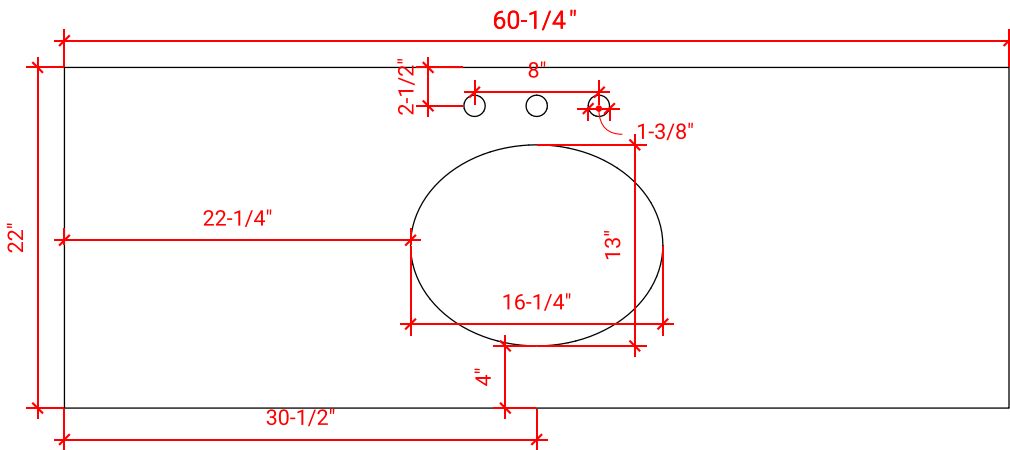

HUTTON 60" SINGLE SINK BASE CABINET

ARIEL

W060S

BASE CABINET DIMENSIONS

60" W x 21.75" D x 18" H

FEATURES

- Solid wood frame & plywood panels
- Dovetail drawers and joints
- Soft closing doors & drawers

HARDWARE FINISHES

Brushed Nickel Satin Brass Matte Black Polished Chrome

AVAILABLE COLORS

White Grey Midnight Blue

FRONT VIEW

SIDE VIEW

PLAN VIEW

OVERALL DIMENSIONS

60.25" W x 22" D x 1.5" H

COUNTERTOP OPTIONS

Carrara White Quartz
CQ-060S-OVL-CT

FEATURES

- Solid countertop with mitered edges & seams
- Undermount white oval sink
- Pre-drilled for 8" widespread faucet

INCLUDED

- Countertop
- Matching Backsplash
- Oval Sink

COUNTERTOP PLAN VIEW

EDGE SIDE VIEW

THREE DIMENSIONAL COUNTERTOP VIEW