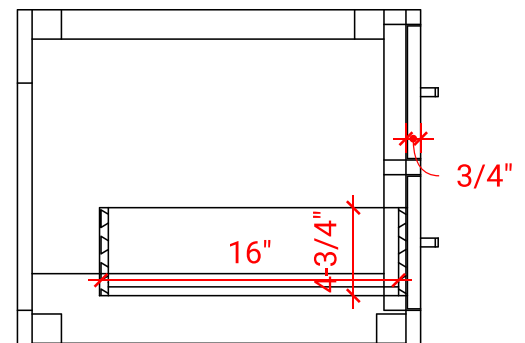

HUTTON 60" SINGLE SINK BASE CABINET

ARIEL

W060S

BASE CABINET DIMENSIONS

60" W x 21.75" D x 18" H

FEATURES

- Solid wood frame & plywood panels
- Dovetail drawers and joints
- Soft closing doors & drawers

HARDWARE FINISHES

Brushed Nickel Satin Brass Matte Black Polished Chrome

AVAILABLE COLORS

White Grey Midnight Blue

FRONT VIEW

SIDE VIEW

PLAN VIEW

OVERALL DIMENSIONS

60.25" W x 22" D x 1.5" H

COUNTERTOP PLAN VIEW

EDGE SIDE VIEW

THREE DIMENSIONAL COUNTERTOP VIEW