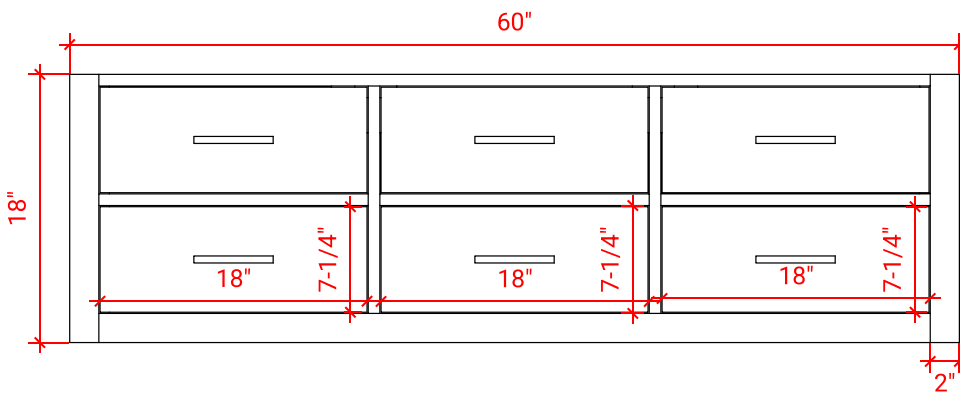

HUTTON 60" SINGLE SINK BASE CABINET

ARIEL

W060S

BASE CABINET DIMENSIONS

60" W x 21.75" D x 18" H

FEATURES

- Solid wood frame & plywood panels
- Dovetail drawers and joints
- Soft closing doors & drawers

HARDWARE FINISHES

Brushed Nickel Satin Brass Matte Black Polished Chrome

AVAILABLE COLORS

White Grey Midnight Blue

FRONT VIEW

SIDE VIEW

PLAN VIEW

OVERALL DIMENSIONS

60.25" W x 22" D x 1.5" H

COUNTERTOP OPTIONS

Carrara White Quartz
CQ-060S-OVL-CT

FEATURES

- Solid countertop with mitered edges & seams
- Undermount white oval sink
- Pre-drilled for 8" widespread faucet

INCLUDED

- Countertop
- Matching Backsplash
- Oval Sink

COUNTERTOP PLAN VIEW

EDGE SIDE VIEW

THREE DIMENSIONAL COUNTERTOP VIEW