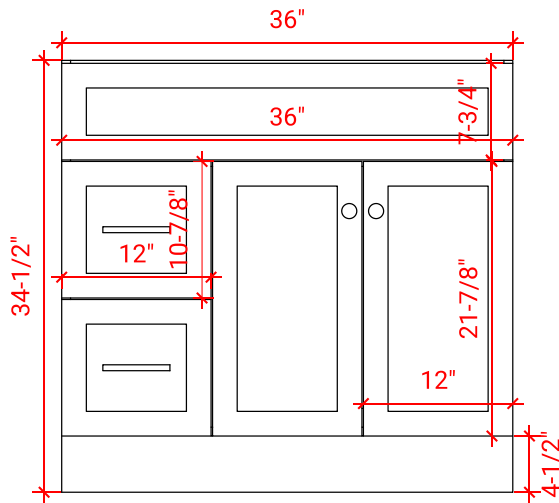

AVAILABLE COLORS

White

Grey

Espresso

Midnight Blue

FRONT VIEW