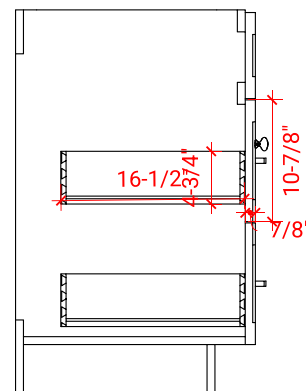

HAMLET 37" RIGHT OFFSET CABINET

ARIEL

F037S-R

BASE CABINET DIMENSIONS

36" W x 21.5" D x 34.5" H

FEATURES

- Solid wood frame & plywood panels
- Dovetail drawers and joints
- Soft closing doors & drawers

HARDWARE FINISHES

Satin Nickel

Satin Brass

Satin Black

AVAILABLE COLORS

White

Grey

Espresso

Midnight Blue

PLAN VIEW