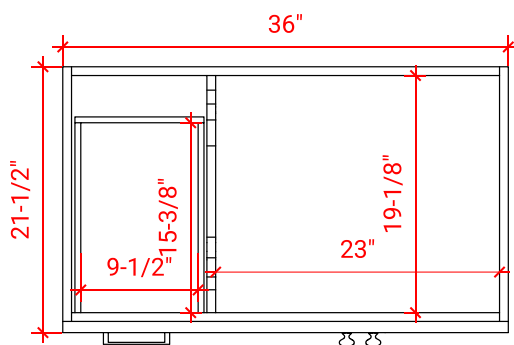

HAMLET 37" RIGHT OFFSET CABINET

ARIEL

F037S-R

BASE CABINET DIMENSIONS

36" W x 21.5" D x 34.5" H

FEATURES

- Solid wood frame & plywood panels
- Dovetail drawers and joints
- Soft closing doors & drawers

HARDWARE FINISHES

Satin Nickel

Satin Brass

Satin Black

AVAILABLE COLORS

White

Grey

Espresso

Midnight Blue

PLAN VIEW