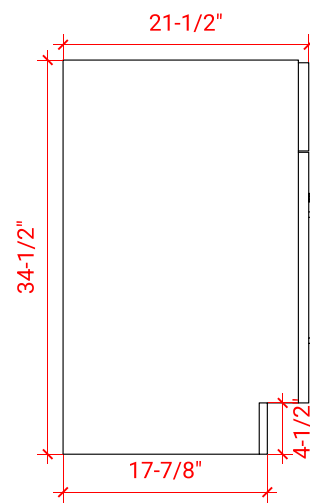

HAMLET 37" RIGHT OFFSET CABINET

ARIEL

F037S-R

BASE CABINET DIMENSIONS

36" W x 21.5" D x 34.5" H

FEATURES

- Solid wood frame & plywood panels
- Dovetail drawers and joints
- Soft closing doors & drawers

HARDWARE FINISHES

Satin Nickel

Satin Brass

Satin Black

AVAILABLE COLORS

White

Grey

Espresso

Midnight Blue

SIDE VIEW