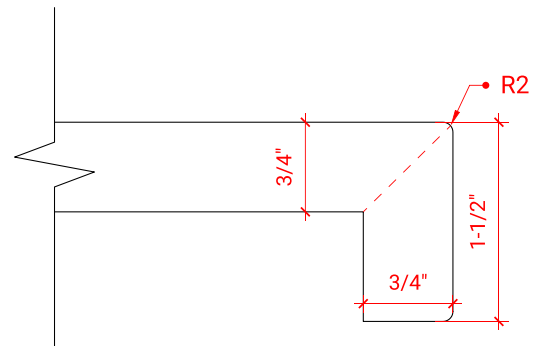

EDGE SIDE VIEW