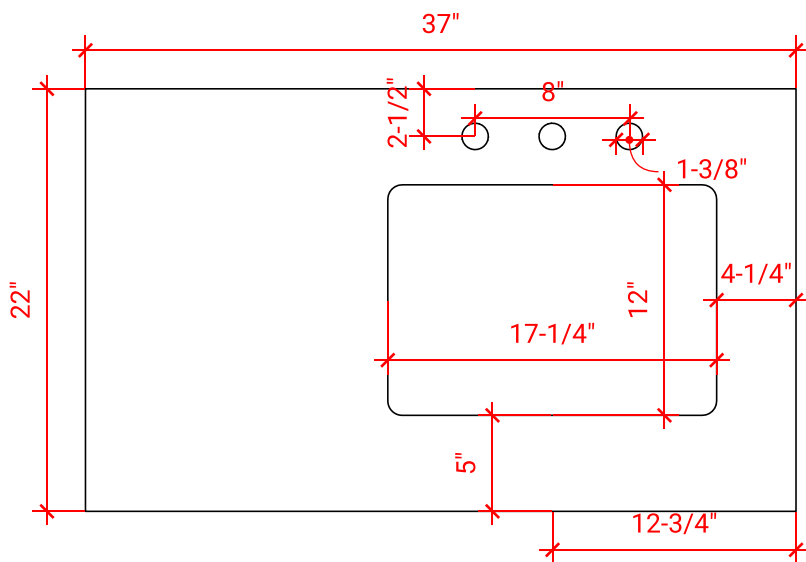

37" RIGHT OFFSET RECTANGLE SINK THIN COUNTERTOP

OVERALL DIMENSIONS

37" W x 22" D x 1.5" H

COUNTERTOP OPTIONS

FEATURES

- Solid countertop with mitered edges & seams
- Undermount white rectangular sink
- Pre-drilled for 8" widespread faucet

INCLUDED

- Countertop
- Matching Backsplash
- Sink

COUNTERTOP PLAN VIEW