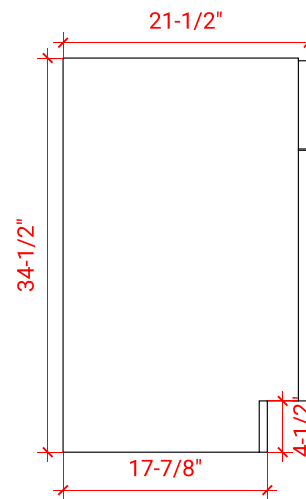

HAMLET 37" LEFT OFFSET CABINET

ARIEL

F037S-L

BASE CABINET DIMENSIONS

36" W x 21.5" D x 34.5" H

FEATURES

- Solid wood frame & plywood panels
- Dovetail drawers and joints
- Soft closing doors & drawers

HARDWARE FINISHES

AVAILABLE COLORS

FRONT VIEW

SIDE VIEW

PLAN VIEW

37" LEFT OFFSET OVAL SINK THIN COUNTERTOP

OVERALL DIMENSIONS

37" W x 22" D x 0.75" H

COUNTERTOP OPTIONS

Carrara Marble
CW2-037S-L-OVL-CT

FEATURES

- Solid countertop with mitered edges & seams
- Undermount white oval sink
- Pre-drilled for 8" widespread faucet

INCLUDED

- Countertop
- Matching Backsplash
- Sink

COUNTERTOP PLAN VIEW

EDGE SIDE VIEW

THREE DIMENSIONAL COUNTERTOP VIEW