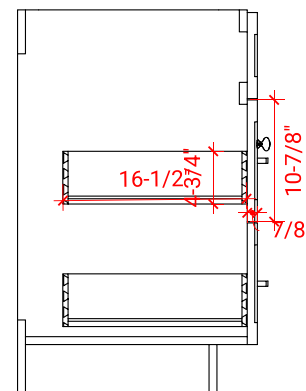

HAMLET 37" LEFT OFFSET CABINET

ARIEL

F037S-L

BASE CABINET DIMENSIONS

36" W x 21.5" D x 34.5" H

FEATURES

- Solid wood frame & plywood panels
- Dovetail drawers and joints
- Soft closing doors & drawers

HARDWARE FINISHES

AVAILABLE COLORS

FRONT VIEW

SIDE VIEW

PLAN VIEW

37" LEFT OFFSET OVAL SINK THIN COUNTERTOP

OVERALL DIMENSIONS

37" W x 22" D x 0.75" H

COUNTERTOP OPTIONS

Carrara Marble
CW2-037S-L-OVL-CT

FEATURES

- Solid countertop with mitered edges & seams
- Undermount white oval sink
- Pre-drilled for 8" widespread faucet

INCLUDED

- Countertop
- Matching Backsplash
- Sink

COUNTERTOP PLAN VIEW

EDGE SIDE VIEW

THREE DIMENSIONAL COUNTERTOP VIEW