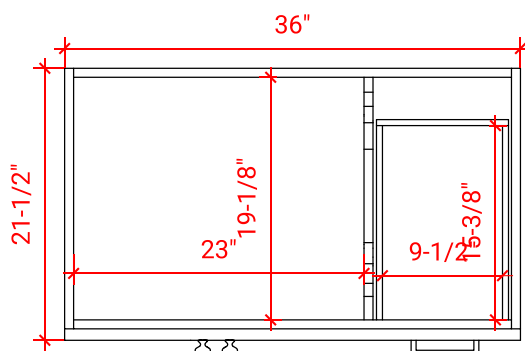

HAMLET 37" LEFT OFFSET CABINET

ARIEL

F037S-L

BASE CABINET DIMENSIONS

36" W x 21.5" D x 34.5" H

FEATURES

- Solid wood frame & plywood panels
- Dovetail drawers and joints
- Soft closing doors & drawers

HARDWARE FINISHES

AVAILABLE COLORS

FRONT VIEW

SIDE VIEW

PLAN VIEW

37" LEFT OFFSET OVAL SINK THIN COUNTERTOP

OVERALL DIMENSIONS

37" W x 22" D x 0.75" H

COUNTERTOP OPTIONS

COUNTERTOP PLAN VIEW

EDGE SIDE VIEW

THREE DIMENSIONAL COUNTERTOP VIEW