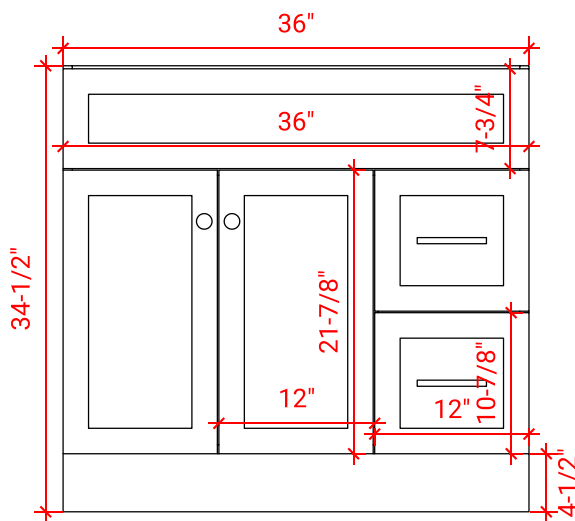

HAMLET 37" LEFT OFFSET CABINET

ARIEL

F037S-L

BASE CABINET DIMENSIONS

36" W x 21.5" D x 34.5" H

FEATURES

- Solid wood frame & plywood panels
- Dovetail drawers and joints
- Soft closing doors & drawers

HARDWARE FINISHES

AVAILABLE COLORS

FRONT VIEW

SIDE VIEW

PLAN VIEW

37" LEFT OFFSET OVAL SINK THIN COUNTERTOP

OVERALL DIMENSIONS

37" W x 22" D x 0.75" H

COUNTERTOP OPTIONS

Carrara Marble
CW2-037S-L-OVL-CT

FEATURES

- Solid countertop with mitered edges & seams
- Undermount white oval sink
- Pre-drilled for 8" widespread faucet

INCLUDED

- Countertop
- Matching Backsplash
- Sink

COUNTERTOP PLAN VIEW

EDGE SIDE VIEW

THREE DIMENSIONAL COUNTERTOP VIEW