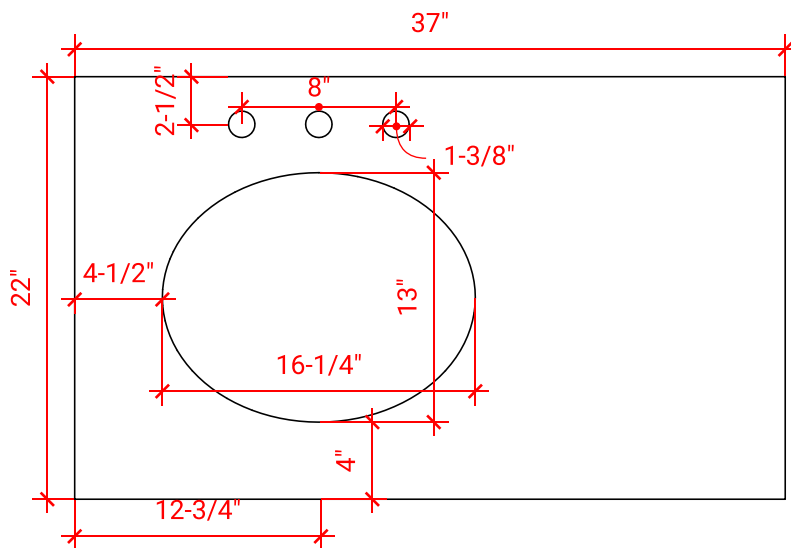

HAMLET 37" LEFT OFFSET CABINET

ARIEL

F037S-L

BASE CABINET DIMENSIONS

36" W x 21.5" D x 34.5" H

FEATURES

- Solid wood frame & plywood panels
- Dovetail drawers and joints
- Soft closing doors & drawers

HARDWARE FINISHES

AVAILABLE COLORS

FRONT VIEW

SIDE VIEW

PLAN VIEW

37" LEFT OFFSET OVAL SINK THIN COUNTERTOP

OVERALL DIMENSIONS

37" W x 22" D x 0.75" H

COUNTERTOP OPTIONS

Carrara Marble
CW2-037S-L-OVL-CT

FEATURES

- Solid countertop with mitered edges & seams
- Undermount white oval sink
- Pre-drilled for 8" widespread faucet

INCLUDED

- Countertop
- Matching Backsplash
- Sink

COUNTERTOP PLAN VIEW

EDGE SIDE VIEW

THREE DIMENSIONAL COUNTERTOP VIEW