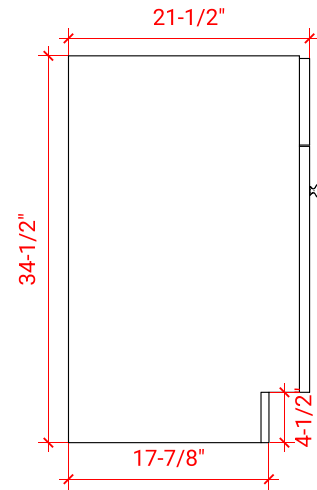

HAMLET 72" DOUBLE SINK BASE CABINET

ARIEL

F072D

BASE CABINET DIMENSIONS

72" W x 21.5" D x 34.5" H

FEATURES

- Solid wood frame & plywood panels
- Dovetail drawers and joints
- Soft closing doors & drawers

HARDWARE FINISHES

Brushed Nickel Satin Brass Matte Black Polished Chrome

AVAILABLE COLORS

White Grey Midnight Blue Black

FRONT VIEW

SIDE VIEW

PLAN VIEW

72" DOUBLE OVAL SINK COUNTERTOP WITH 1.5 IN. THICKNESS

ARIEL

OVERALL DIMENSIONS

72.25" W x 22" D x 1.5" H

COUNTERTOP OPTIONS

Carrara White Quartz
CQ-072D-OVL-CT

FEATURES

- Solid countertop with mitered edges & seams
- Undermount white oval sink
- Pre-drilled for 8" widespread faucet

INCLUDED

- Countertop
- Matching Backsplash
- Oval Sinks

COUNTERTOP PLAN VIEW

EDGE SIDE VIEW

THREE DIMENSIONAL COUNTERTOP VIEW