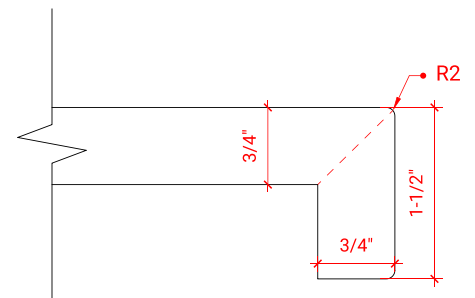

HAMLET 72" DOUBLE SINK BASE CABINET

ARIEL

F072D

BASE CABINET DIMENSIONS

72" W x 21.5" D x 34.5" H

FEATURES

- Solid wood frame & plywood panels
- Dovetail drawers and joints
- Soft closing doors & drawers

HARDWARE FINISHES

OVERALL DIMENSIONS

72.25" W x 22" D x 1.5" H

COUNTERTOP OPTIONS

Carrara White Quartz
CQ-072D-OVL-CT

FEATURES

- Solid countertop with mitered edges & seams
- Undermount white oval sink
- Pre-drilled for 8" widespread faucet

INCLUDED

- Countertop
- Matching Backsplash
- Oval Sinks

COUNTERTOP PLAN VIEW

EDGE SIDE VIEW

THREE DIMENSIONAL COUNTERTOP VIEW