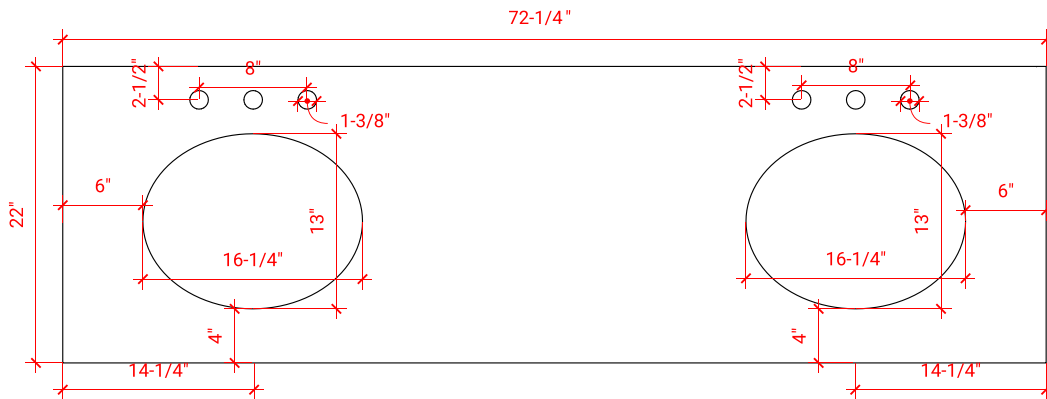

HAMLET 72" DOUBLE SINK BASE CABINET

ARIEL

F072D

BASE CABINET DIMENSIONS

72" W x 21.5" D x 34.5" H

FEATURES

- Solid wood frame & plywood panels
- Dovetail drawers and joints
- Soft closing doors & drawers

HARDWARE FINISHES

OVERALL DIMENSIONS

72.25" W x 22" D x 1.5" H

COUNTERTOP OPTIONS

Carrara White Quartz
CQ-072D-OVL-CT

FEATURES

- Solid countertop with mitered edges & seams
- Undermount white oval sink
- Pre-drilled for 8" widespread faucet

INCLUDED

- Countertop
- Matching Backsplash
- Oval Sinks

COUNTERTOP PLAN VIEW

EDGE SIDE VIEW

THREE DIMENSIONAL COUNTERTOP VIEW