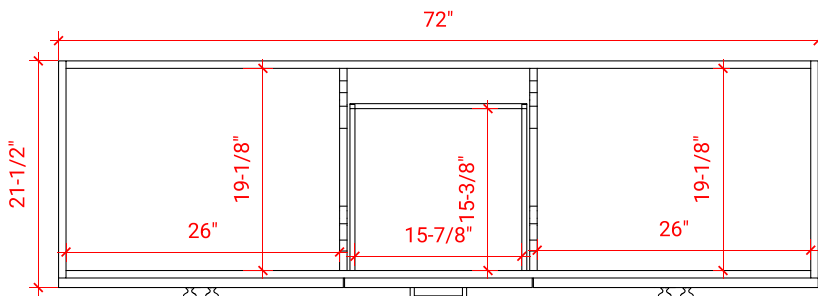

HAMLET 72" DOUBLE SINK BASE CABINET

ARIEL

F072D

BASE CABINET DIMENSIONS

72" W x 21.5" D x 34.5" H

FEATURES

- Solid wood frame & plywood panels
- Dovetail drawers and joints
- Soft closing doors & drawers

HARDWARE FINISHES

Brushed Nickel Satin Brass Matte Black Polished Chrome

AVAILABLE COLORS

White Grey Midnight Blue Black

FRONT VIEW

SIDE VIEW

PLAN VIEW

72" DOUBLE OVAL SINK COUNTERTOP WITH 1.5 IN. THICKNESS

ARIEL

OVERALL DIMENSIONS

72.25" W x 22" D x 1.5" H

COUNTERTOP OPTIONS

Carrara White Quartz
CQ-072D-OVL-CT

FEATURES

- Solid countertop with mitered edges & seams
- Undermount white oval sink
- Pre-drilled for 8" widespread faucet

INCLUDED

- Countertop
- Matching Backsplash
- Oval Sinks

COUNTERTOP PLAN VIEW

EDGE SIDE VIEW

THREE DIMENSIONAL COUNTERTOP VIEW