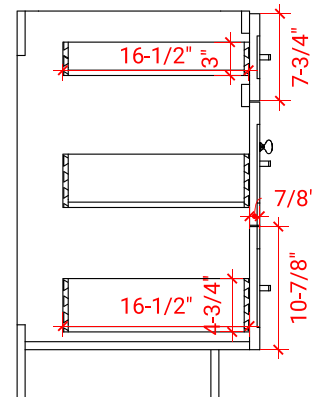

HAMLET 72" DOUBLE SINK BASE CABINET

ARIEL

F072D

BASE CABINET DIMENSIONS

72" W x 21.5" D x 34.5" H

FEATURES

- Solid wood frame & plywood panels
- Dovetail drawers and joints
- Soft closing doors & drawers

HARDWARE FINISHES

Brushed Nickel Satin Brass Matte Black Polished Chrome

AVAILABLE COLORS

White Grey Midnight Blue Black

FRONT VIEW

SIDE VIEW

PLAN VIEW

72" DOUBLE OVAL SINK COUNTERTOP WITH 1.5 IN. THICKNESS

ARIEL

OVERALL DIMENSIONS

72.25" W x 22" D x 1.5" H

COUNTERTOP OPTIONS

Carrara White Quartz
CQ-072D-OVL-CT

FEATURES

- Solid countertop with mitered edges & seams
- Undermount white oval sink
- Pre-drilled for 8" widespread faucet

INCLUDED

- Countertop
- Matching Backsplash
- Oval Sinks

COUNTERTOP PLAN VIEW

EDGE SIDE VIEW

THREE DIMENSIONAL COUNTERTOP VIEW