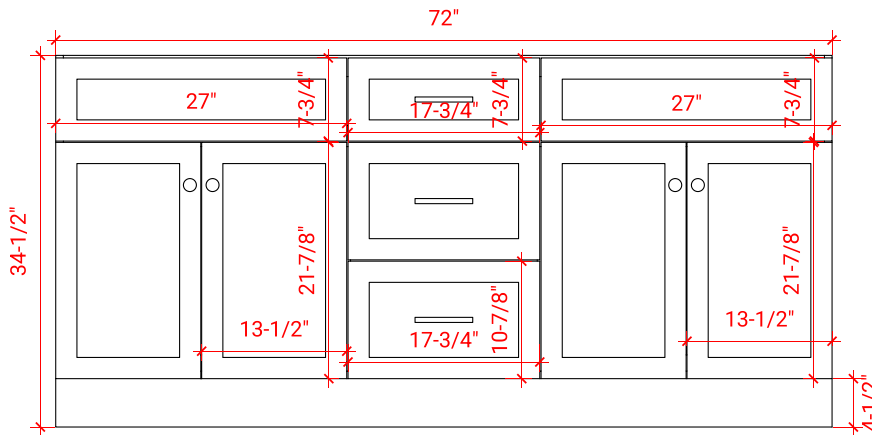

HAMLET 72" DOUBLE SINK BASE CABINET

ARIEL

F072D

BASE CABINET DIMENSIONS

72" W x 21.5" D x 34.5" H

FEATURES

- Solid wood frame & plywood panels
- Dovetail drawers and joints
- Soft closing doors & drawers

HARDWARE FINISHES

Brushed Nickel Satin Brass Matte Black Polished Chrome

AVAILABLE COLORS

White Grey Midnight Blue Black

FRONT VIEW

SIDE VIEW

PLAN VIEW

72" DOUBLE OVAL SINK COUNTERTOP WITH 1.5 IN. THICKNESS

ARIEL

OVERALL DIMENSIONS

72.25" W x 22" D x 1.5" H

COUNTERTOP OPTIONS

Carrara White Quartz
CQ-072D-OVL-CT

FEATURES

- Solid countertop with mitered edges & seams
- Undermount white oval sink
- Pre-drilled for 8" widespread faucet

INCLUDED

- Countertop
- Matching Backsplash
- Oval Sinks

COUNTERTOP PLAN VIEW

EDGE SIDE VIEW

THREE DIMENSIONAL COUNTERTOP VIEW