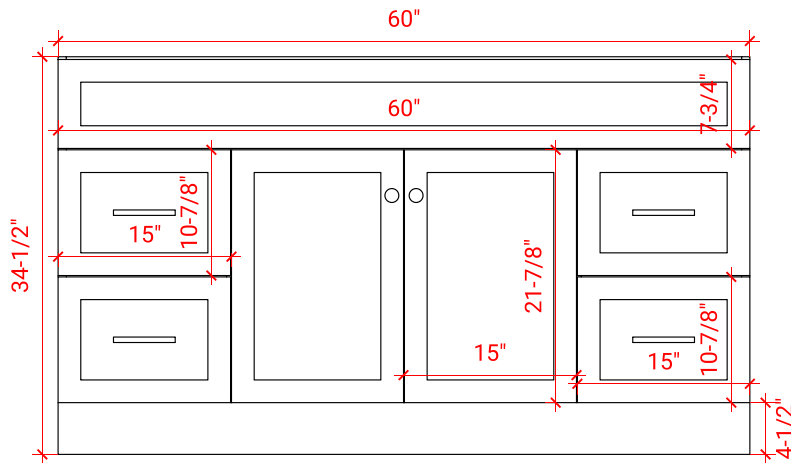

HAMLET 60" SINGLE SINK BASE CABINET

ARIEL

F060S

BASE CABINET DIMENSIONS

60" W x 21.5" D x 34.5" H

FEATURES

- Solid wood frame & plywood panels
- Dovetail drawers and joints
- Soft closing doors & drawers

HARDWARE FINISHES

Brushed Nickel Satin Brass Matte Black Polished Chrome

AVAILABLE COLORS

White Grey Midnight Blue Black

FRONT VIEW

SIDE VIEW

PLAN VIEW

OVERALL DIMENSIONS

60.25" W x 22" D x 1.5" H

COUNTERTOP OPTIONS

Carrara White Quartz
CQ-060S-OVL-CT

FEATURES

- Solid countertop with mitered edges & seams
- Undermount white oval sink
- Pre-drilled for 8" widespread faucet

INCLUDED

- Countertop
- Matching Backsplash
- Oval Sink

COUNTERTOP PLAN VIEW

EDGE SIDE VIEW

THREE DIMENSIONAL COUNTERTOP VIEW