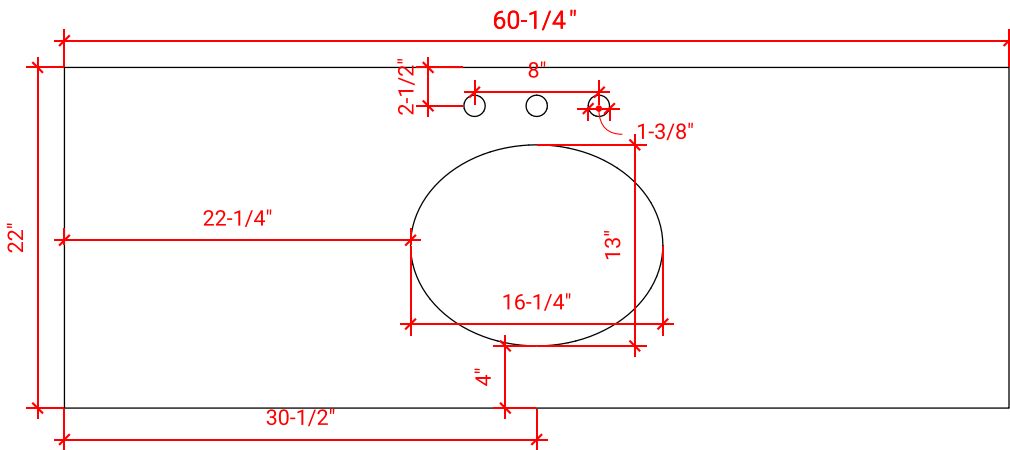

HAMLET 60" SINGLE SINK BASE CABINET

ARIEL

F060S

BASE CABINET DIMENSIONS

60" W x 21.5" D x 34.5" H

FEATURES

- Solid wood frame & plywood panels
- Dovetail drawers and joints
- Soft closing doors & drawers

HARDWARE FINISHES

Brushed Nickel Satin Brass Matte Black Polished Chrome

AVAILABLE COLORS

White Grey Midnight Blue Black

FRONT VIEW

SIDE VIEW

PLAN VIEW

OVERALL DIMENSIONS

60.25" W x 22" D x 1.5" H

COUNTERTOP OPTIONS

Carrara White Quartz
CQ-060S-OVL-CT

FEATURES

- Solid countertop with mitered edges & seams
- Undermount white oval sink
- Pre-drilled for 8" widespread faucet

INCLUDED

- Countertop
- Matching Backsplash
- Oval Sink

COUNTERTOP PLAN VIEW

EDGE SIDE VIEW

THREE DIMENSIONAL COUNTERTOP VIEW