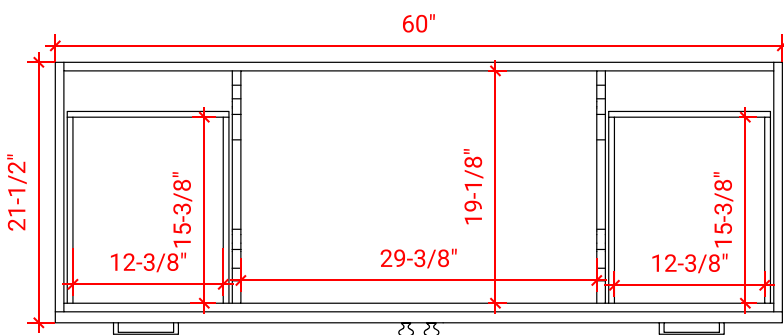

HAMLET 60" SINGLE SINK BASE CABINET

ARIEL

F060S

BASE CABINET DIMENSIONS

60" W x 21.5" D x 34.5" H

FEATURES

- Solid wood frame & plywood panels
- Dovetail drawers and joints
- Soft closing doors & drawers

HARDWARE FINISHES

Brushed Nickel Satin Brass Matte Black Polished Chrome

AVAILABLE COLORS

White Grey Midnight Blue Black

FRONT VIEW

SIDE VIEW

PLAN VIEW

OVERALL DIMENSIONS

60.25" W x 22" D x 1.5" H

COUNTERTOP PLAN VIEW

EDGE SIDE VIEW

THREE DIMENSIONAL COUNTERTOP VIEW