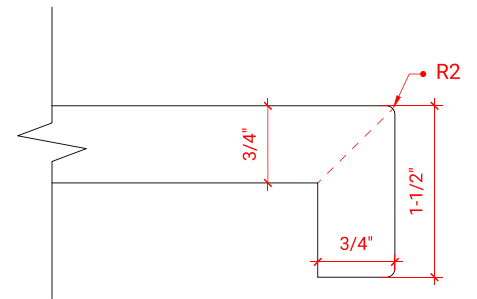

HAMLET 60" SINGLE SINK BASE CABINET

ARIEL

F060S

BASE CABINET DIMENSIONS

60" W x 21.5" D x 34.5" H

FEATURES

- Solid wood frame & plywood panels
- Dovetail drawers and joints
- Soft closing doors & drawers

HARDWARE FINISHES

Brushed Nickel Satin Brass Matte Black Polished Chrome

AVAILABLE COLORS

White Grey Midnight Blue Black

FRONT VIEW

SIDE VIEW

PLAN VIEW

OVERALL DIMENSIONS

60.25" W x 22" D x 1.5" H

COUNTERTOP OPTIONS

Carrara White Quartz
CQ-060S-OVL-CT

FEATURES

- Solid countertop with mitered edges & seams
- Undermount white oval sink
- Pre-drilled for 8" widespread faucet

INCLUDED

- Countertop
- Matching Backsplash
- Oval Sink

COUNTERTOP PLAN VIEW

EDGE SIDE VIEW

THREE DIMENSIONAL COUNTERTOP VIEW