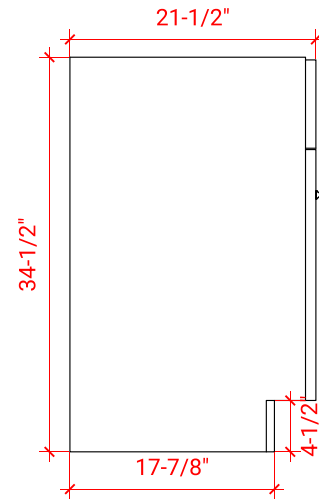

HAMLET 60" SINGLE SINK BASE CABINET

ARIEL

F060S

BASE CABINET DIMENSIONS

60" W x 21.5" D x 34.5" H

FEATURES

- Solid wood frame & plywood panels
- Dovetail drawers and joints
- Soft closing doors & drawers

HARDWARE FINISHES

Brushed Nickel Satin Brass Matte Black Polished Chrome

AVAILABLE COLORS

White Grey Midnight Blue Black

FRONT VIEW

SIDE VIEW

PLAN VIEW

OVERALL DIMENSIONS

60.25" W x 22" D x 1.5" H

COUNTERTOP PLAN VIEW

EDGE SIDE VIEW

THREE DIMENSIONAL COUNTERTOP VIEW