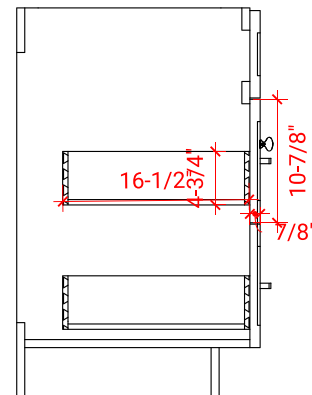

HAMLET 60" SINGLE SINK BASE CABINET

ARIEL

F060S

BASE CABINET DIMENSIONS

60" W x 21.5" D x 34.5" H

FEATURES

- Solid wood frame & plywood panels
- Dovetail drawers and joints
- Soft closing doors & drawers

HARDWARE FINISHES

Brushed Nickel Satin Brass Matte Black Polished Chrome

AVAILABLE COLORS

White Grey Midnight Blue Black

FRONT VIEW

SIDE VIEW

PLAN VIEW

OVERALL DIMENSIONS

60.25" W x 22" D x 1.5" H

COUNTERTOP PLAN VIEW

EDGE SIDE VIEW

THREE DIMENSIONAL COUNTERTOP VIEW