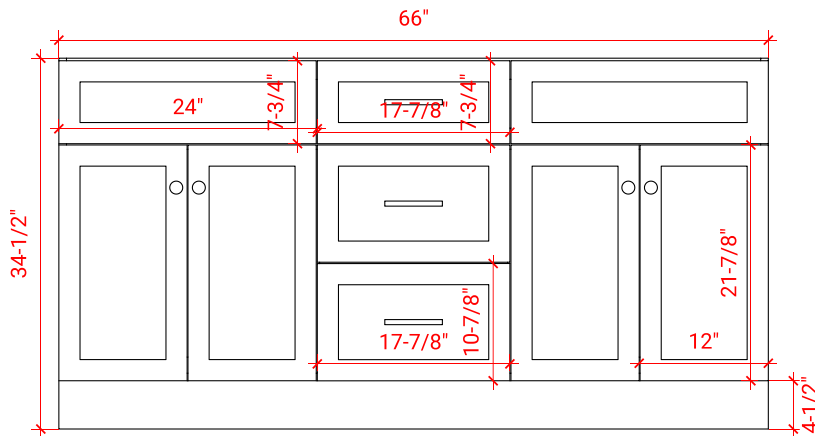

HAMLET 66" DOUBLE SINK BASE CABINET

ARIEL

F066D

BASE CABINET DIMENSIONS

66" W x 21.5" D x 34.5" H

FEATURES

- Solid wood frame & plywood panels
- Dovetail drawers and joints
- Soft closing doors & drawers

HARDWARE FINISHES

Brushed Nickel Satin Brass Matte Black Polished Chrome

AVAILABLE COLORS

White Grey Midnight Blue Black

FRONT VIEW

SIDE VIEW

PLAN VIEW

66" DOUBLE OVAL SINK COUNTERTOP WITH 1.5 IN. THICKNESS

ARIEL

OVERALL DIMENSIONS

66.25" W x 22" D x 1.5" H

COUNTERTOP OPTIONS

Carrara White Quartz
CQ-066D-OVL-CT

FEATURES

- Solid countertop with mitered edges & seams
- Undermount white oval sink
- Pre-drilled for 8" widespread faucet

INCLUDED

- Countertop
- Matching Backsplash
- Oval Sinks

COUNTERTOP PLAN VIEW

EDGE SIDE VIEW

THREE DIMENSIONAL COUNTERTOP VIEW