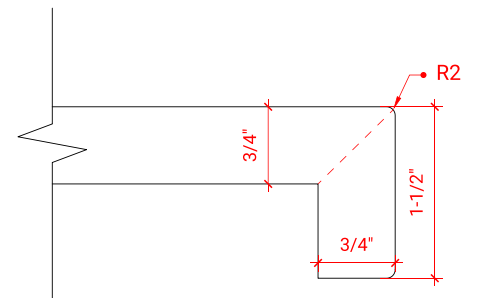

HAMLET 66" DOUBLE SINK BASE CABINET

ARIEL

F066D

BASE CABINET DIMENSIONS

66" W x 21.5" D x 34.5" H

FEATURES

- Solid wood frame & plywood panels
- Dovetail drawers and joints
- Soft closing doors & drawers

HARDWARE FINISHES

OVERALL DIMENSIONS

66.25" W x 22" D x 1.5" H

COUNTERTOP OPTIONS

Carrara White Quartz
CQ-066D-OVL-CT

FEATURES

- Solid countertop with mitered edges & seams
- Undermount white oval sink
- Pre-drilled for 8" widespread faucet

INCLUDED

- Countertop
- Matching Backsplash
- Oval Sinks

COUNTERTOP PLAN VIEW

EDGE SIDE VIEW

THREE DIMENSIONAL COUNTERTOP VIEW