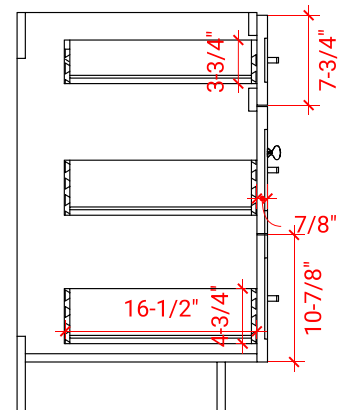

HAMLET 66" DOUBLE SINK BASE CABINET

ARIEL

F066D

BASE CABINET DIMENSIONS

66" W x 21.5" D x 34.5" H

FEATURES

- Solid wood frame & plywood panels
- Dovetail drawers and joints
- Soft closing doors & drawers

HARDWARE FINISHES

Brushed Nickel Satin Brass Matte Black Polished Chrome

AVAILABLE COLORS

White Grey Midnight Blue Black

FRONT VIEW

SIDE VIEW

PLAN VIEW

66" DOUBLE OVAL SINK COUNTERTOP WITH 1.5 IN. THICKNESS

ARIEL

OVERALL DIMENSIONS

66.25" W x 22" D x 1.5" H

COUNTERTOP OPTIONS

Carrara White Quartz
CQ-066D-OVL-CT

FEATURES

- Solid countertop with mitered edges & seams
- Undermount white oval sink
- Pre-drilled for 8" widespread faucet

INCLUDED

- Countertop
- Matching Backsplash
- Oval Sinks

COUNTERTOP PLAN VIEW

EDGE SIDE VIEW

THREE DIMENSIONAL COUNTERTOP VIEW