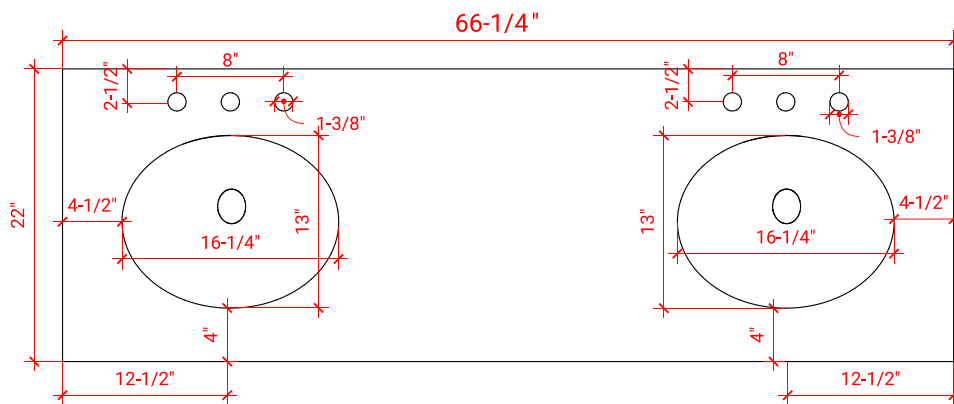

HAMLET 66" DOUBLE SINK BASE CABINET

ARIEL

F066D

BASE CABINET DIMENSIONS

66" W x 21.5" D x 34.5" H

FEATURES

- Solid wood frame & plywood panels
- Dovetail drawers and joints
- Soft closing doors & drawers

HARDWARE FINISHES

OVERALL DIMENSIONS

66.25" W x 22" D x 1.5" H

COUNTERTOP OPTIONS

Carrara White Quartz
CQ-066D-OVL-CT

FEATURES

- Solid countertop with mitered edges & seams
- Undermount white oval sink
- Pre-drilled for 8" widespread faucet

INCLUDED

- Countertop
- Matching Backsplash
- Oval Sinks

COUNTERTOP PLAN VIEW

EDGE SIDE VIEW

THREE DIMENSIONAL COUNTERTOP VIEW