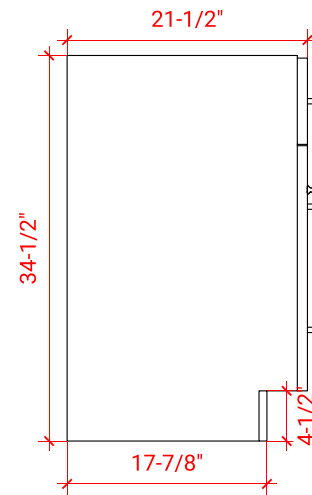

HAMLET 66" DOUBLE SINK BASE CABINET

ARIEL

F066D

BASE CABINET DIMENSIONS

66" W x 21.5" D x 34.5" H

FEATURES

- Solid wood frame & plywood panels
- Dovetail drawers and joints
- Soft closing doors & drawers

HARDWARE FINISHES

Brushed Nickel Satin Brass Matte Black Polished Chrome

AVAILABLE COLORS

White Grey Midnight Blue Black

FRONT VIEW

SIDE VIEW

PLAN VIEW

66" DOUBLE OVAL SINK COUNTERTOP WITH 1.5 IN. THICKNESS

ARIEL

OVERALL DIMENSIONS

66.25" W x 22" D x 1.5" H

COUNTERTOP OPTIONS

Carrara White Quartz
CQ-066D-OVL-CT

FEATURES

- Solid countertop with mitered edges & seams
- Undermount white oval sink
- Pre-drilled for 8" widespread faucet

INCLUDED

- Countertop
- Matching Backsplash
- Oval Sinks

COUNTERTOP PLAN VIEW

EDGE SIDE VIEW

THREE DIMENSIONAL COUNTERTOP VIEW