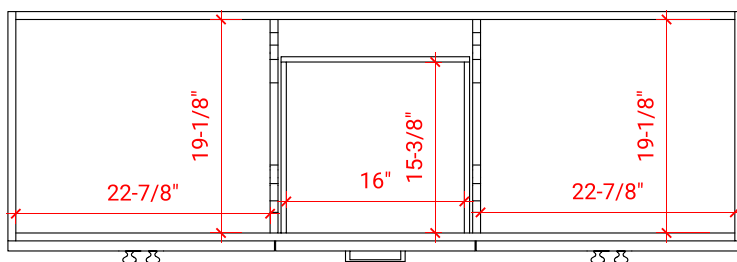

HAMLET 66" DOUBLE SINK BASE CABINET

ARIEL

F066D

BASE CABINET DIMENSIONS

66" W x 21.5" D x 34.5" H

FEATURES

- Solid wood frame & plywood panels
- Dovetail drawers and joints
- Soft closing doors & drawers

HARDWARE FINISHES

Brushed Nickel Satin Brass Matte Black Polished Chrome

AVAILABLE COLORS

White Grey Midnight Blue Black

FRONT VIEW

SIDE VIEW

PLAN VIEW

66" DOUBLE OVAL SINK COUNTERTOP WITH 1.5 IN. THICKNESS

ARIEL

OVERALL DIMENSIONS

66.25" W x 22" D x 1.5" H

COUNTERTOP OPTIONS

Carrara White Quartz
CQ-066D-OVL-CT

FEATURES

- Solid countertop with mitered edges & seams
- Undermount white oval sink
- Pre-drilled for 8" widespread faucet

INCLUDED

- Countertop
- Matching Backsplash
- Oval Sinks

COUNTERTOP PLAN VIEW

EDGE SIDE VIEW

THREE DIMENSIONAL COUNTERTOP VIEW