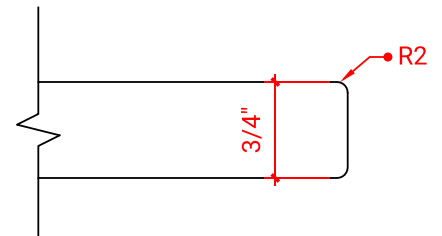

EDGE SIDE VIEW