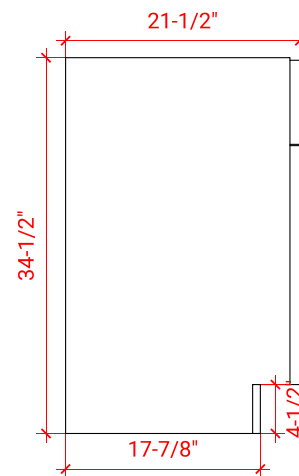

## BASE CABINET DIMENSIONS

30" W x 21.5" D x 34.5" H

## AVAILABLE COLORS

FRONT VIEW

SIDE VIEW

PLAN VIEW

## OVERALL DIMENSIONS

30.5" W x 22" D x 0.75" H

## THREE DIMENSIONAL COUNTERTOP VIEW