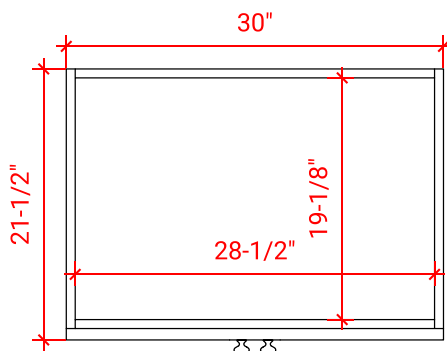

## BASE CABINET DIMENSIONS

30" W x 21.5" D x 34.5" H

## AVAILABLE COLORS

FRONT VIEW

SIDE VIEW

PLAN VIEW

## OVERALL DIMENSIONS

30.5" W x 22" D x 0.75" H