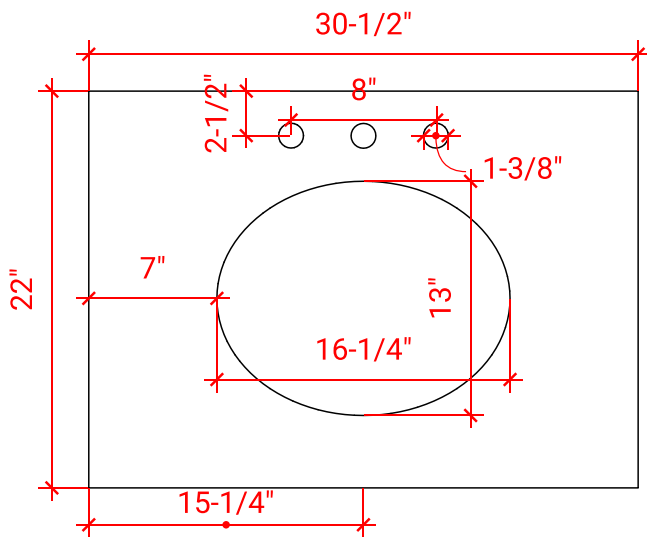

30.5" OVAL SINK THIN COUNTERTOP

OVERALL DIMENSIONS

30.5" W x 22" D x 0.75" H

COUNTERTOP OPTIONS

FEATURES

- Solid countertop with mitered edges & seams
- Undermount white oval sink
- Pre-drilled for 8" widespread faucet

INCLUDED

- Countertop
- Matching Backsplash
- Sink

COUNTERTOP PLAN VIEW