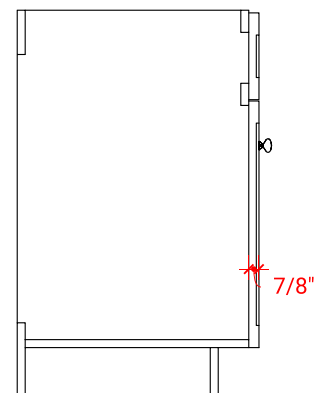

## BASE CABINET DIMENSIONS

30" W x 21.5" D x 34.5" H

## AVAILABLE COLORS

FRONT VIEW

SIDE VIEW

PLAN VIEW

## OVERALL DIMENSIONS

30.5" W x 22" D x 0.75" H