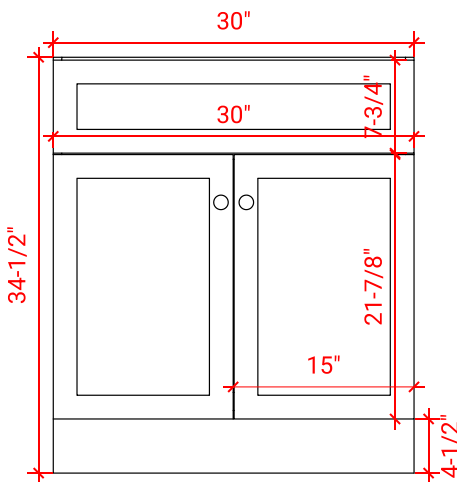

PLAN VIEW

HARDWARE FINISHES

AVAILABLE COLORS

FRONT VIEW