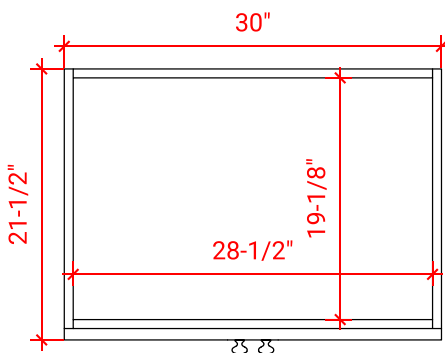

HAMLET 30" CENTER SINK CABINET

ARIEL

F030S

BASE CABINET DIMENSIONS

30" W x 21.5" D x 34.5" H

FEATURES

- Solid wood frame & plywood panels
- Dovetail drawers and joints
- Soft closing doors & drawers

HARDWARE FINISHES

Satin Nickel   Satin Brass   Satin Black

AVAILABLE COLORS

White   Grey   Black

PLAN VIEW