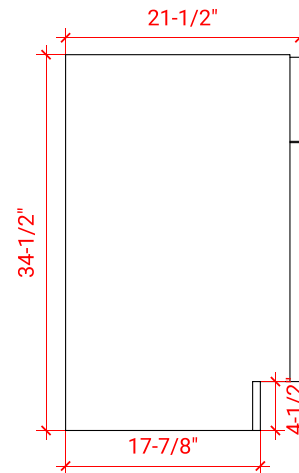

HAMLET 30" CENTER SINK CABINET

ARIEL

F030S

BASE CABINET DIMENSIONS

30" W x 21.5" D x 34.5" H

FEATURES

- Solid wood frame & plywood panels
- Dovetail drawers and joints
- Soft closing doors & drawers

HARDWARE FINISHES

Satin Nickel   Satin Brass   Satin Black

AVAILABLE COLORS

White   Grey   Black

SIDE VIEW