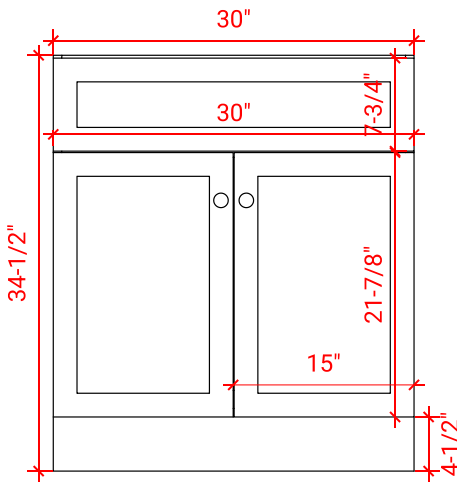

AVAILABLE COLORS

White   Grey   Black

FRONT VIEW