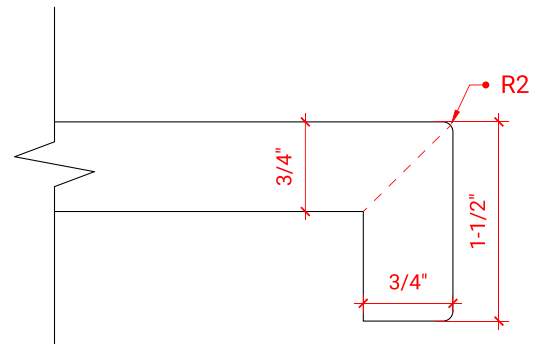

EDGE SIDE VIEW