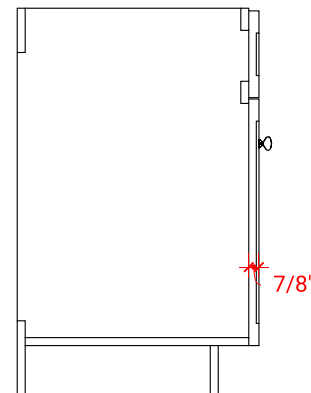

HAMLET 30" CENTER SINK CABINET

ARIEL

F030S

BASE CABINET DIMENSIONS

30" W x 21.5" D x 34.5" H

FEATURES

- Solid wood frame & plywood panels
- Dovetail drawers and joints
- Soft closing doors & drawers

HARDWARE FINISHES

Satin Nickel   Satin Brass   Satin Black

AVAILABLE COLORS

White   Grey   Black

PLAN VIEW