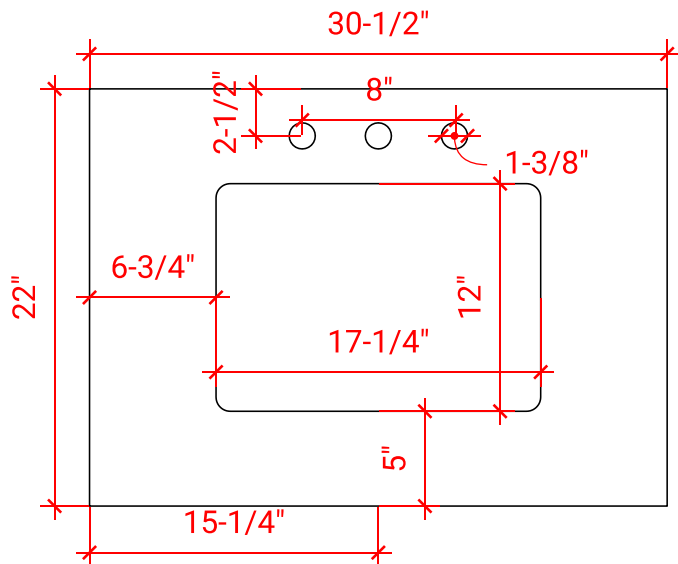

30.5" RECTANGLE SINK THIN COUNTERTOP

ARIEL

OVERALL DIMENSIONS

30.5" W x 22" D x 1.5" H

COUNTERTOP OPTIONS

FEATURES

- Solid countertop with mitered edges & seams
- Undermount white oval sink
- Pre-drilled for 8" widespread faucet

INCLUDED

- Countertop
- Matching Backsplash
- Sink

COUNTERTOP PLAN VIEW