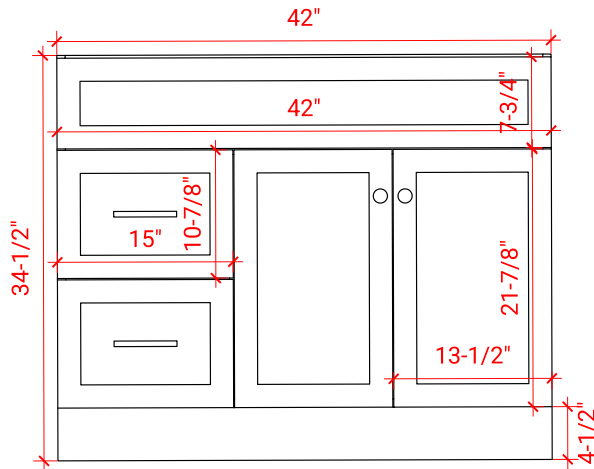

HAMLET 42" RIGHT OFFSET CABINET

ARIEL

F042S-R

BASE CABINET DIMENSIONS

42" W x 21.5" D x 34.5" H

FEATURES

- Solid wood frame & plywood panels
- Dovetail drawers and joints
- Soft closing doors & drawers

HARDWARE FINISHES

Brushed Nickel Satin Brass Matte Black Polished Chrome

AVAILABLE COLORS

White Grey Midnight Blue Black

FRONT VIEW

SIDE VIEW

PLAN VIEW

OVERALL DIMENSIONS

42.25" W x 22" D x 1.5" H

COUNTERTOP OPTIONS

Carrara White Quartz
CQ-042S-R-OVL-CT

FEATURES

- Solid countertop with mitered edges & seams
- Undermount white oval sink
- Pre-drilled for 8" widespread faucet

INCLUDED

- Countertop
- Matching Backsplash
- Oval Sink

COUNTERTOP PLAN VIEW

EDGE SIDE VIEW

THREE DIMENSIONAL COUNTERTOP VIEW