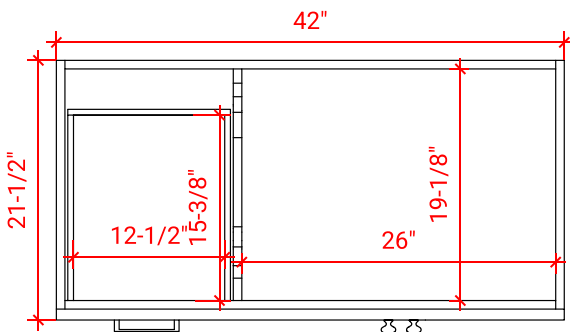

HAMLET 42" RIGHT OFFSET CABINET

ARIEL

F042S-R

BASE CABINET DIMENSIONS

42" W x 21.5" D x 34.5" H

FEATURES

- Solid wood frame & plywood panels
- Dovetail drawers and joints
- Soft closing doors & drawers

HARDWARE FINISHES

Brushed Nickel Satin Brass Matte Black Polished Chrome

AVAILABLE COLORS

White Grey Midnight Blue Black

FRONT VIEW

SIDE VIEW

PLAN VIEW

OVERALL DIMENSIONS

42.25" W x 22" D x 1.5" H

COUNTERTOP PLAN VIEW

EDGE SIDE VIEW

THREE DIMENSIONAL COUNTERTOP VIEW