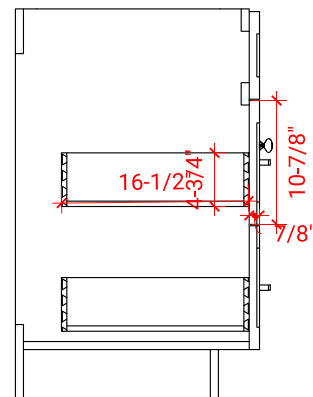

HAMLET 42" RIGHT OFFSET CABINET

ARIEL

F042S-R

BASE CABINET DIMENSIONS

42" W x 21.5" D x 34.5" H

FEATURES

- Solid wood frame & plywood panels
- Dovetail drawers and joints
- Soft closing doors & drawers

HARDWARE FINISHES

Brushed Nickel Satin Brass Matte Black Polished Chrome

AVAILABLE COLORS

White Grey Midnight Blue Black

FRONT VIEW

SIDE VIEW

PLAN VIEW

OVERALL DIMENSIONS

42.25" W x 22" D x 1.5" H

COUNTERTOP PLAN VIEW

EDGE SIDE VIEW

THREE DIMENSIONAL COUNTERTOP VIEW