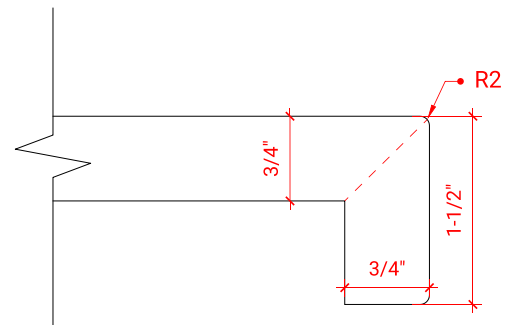

HAMLET 42" RIGHT OFFSET CABINET

ARIEL

F042S-R

BASE CABINET DIMENSIONS

42" W x 21.5" D x 34.5" H

FEATURES

- Solid wood frame & plywood panels
- Dovetail drawers and joints
- Soft closing doors & drawers

HARDWARE FINISHES

Brushed Nickel Satin Brass Matte Black Polished Chrome

AVAILABLE COLORS

White Grey Midnight Blue Black

FRONT VIEW

SIDE VIEW

PLAN VIEW

OVERALL DIMENSIONS

42.25" W x 22" D x 1.5" H

COUNTERTOP OPTIONS

Carrara White Quartz
CQ-042S-R-OVL-CT

FEATURES

- Solid countertop with mitered edges & seams
- Undermount white oval sink
- Pre-drilled for 8" widespread faucet

INCLUDED

- Countertop
- Matching Backsplash
- Oval Sink

COUNTERTOP PLAN VIEW

EDGE SIDE VIEW

THREE DIMENSIONAL COUNTERTOP VIEW