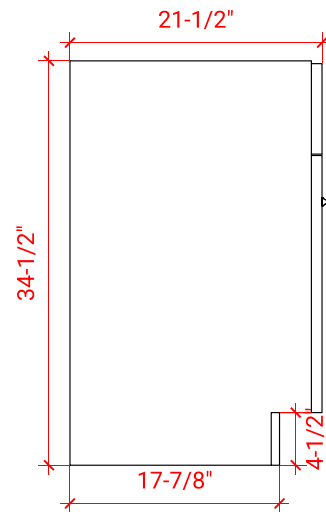

HAMLET 42" RIGHT OFFSET CABINET

ARIEL

F042S-R

BASE CABINET DIMENSIONS

42" W x 21.5" D x 34.5" H

FEATURES

- Solid wood frame & plywood panels
- Dovetail drawers and joints
- Soft closing doors & drawers

HARDWARE FINISHES

Brushed Nickel Satin Brass Matte Black Polished Chrome

AVAILABLE COLORS

White Grey Midnight Blue Black

FRONT VIEW

SIDE VIEW

PLAN VIEW

OVERALL DIMENSIONS

42.25" W x 22" D x 1.5" H

COUNTERTOP PLAN VIEW

EDGE SIDE VIEW

THREE DIMENSIONAL COUNTERTOP VIEW