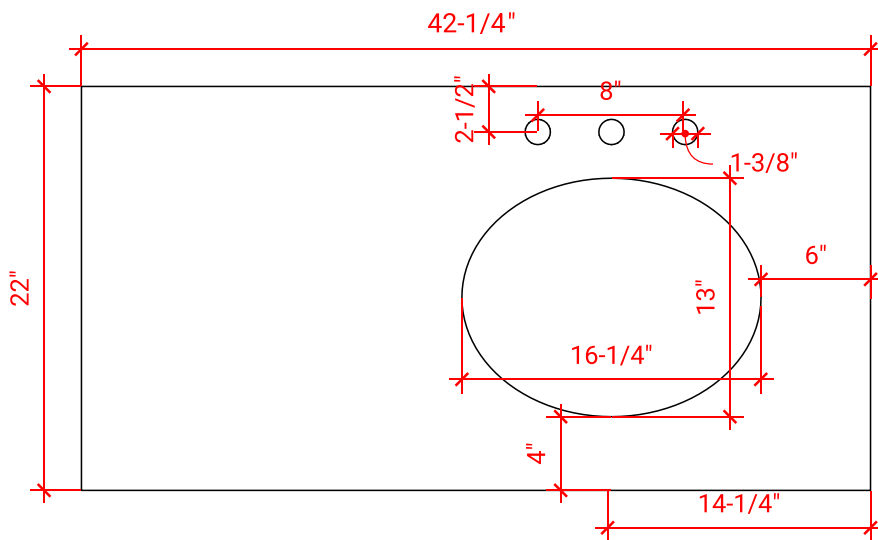

HAMLET 42" RIGHT OFFSET CABINET

ARIEL

F042S-R

BASE CABINET DIMENSIONS

42" W x 21.5" D x 34.5" H

FEATURES

- Solid wood frame & plywood panels
- Dovetail drawers and joints
- Soft closing doors & drawers

HARDWARE FINISHES

Brushed Nickel Satin Brass Matte Black Polished Chrome

AVAILABLE COLORS

White Grey Midnight Blue Black

FRONT VIEW

SIDE VIEW

PLAN VIEW

OVERALL DIMENSIONS

42.25" W x 22" D x 1.5" H

COUNTERTOP OPTIONS

Carrara White Quartz
CQ-042S-R-OVL-CT

FEATURES

- Solid countertop with mitered edges & seams
- Undermount white oval sink
- Pre-drilled for 8" widespread faucet

INCLUDED

- Countertop
- Matching Backsplash
- Oval Sink

COUNTERTOP PLAN VIEW

EDGE SIDE VIEW

THREE DIMENSIONAL COUNTERTOP VIEW