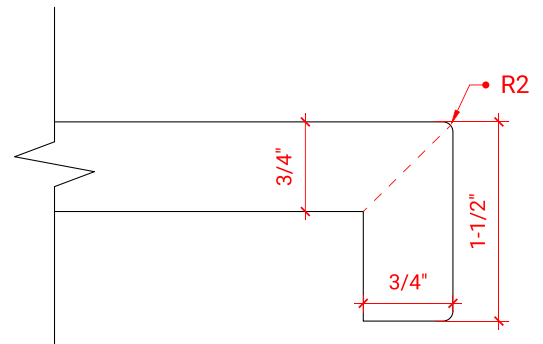

HAMLET 30" CENTER SINK CABINET

ARIEL

F030S

BASE CABINET DIMENSIONS

30" W x 21.5" D x 34.5" H

FEATURES

- Solid wood frame & plywood panels
- Dovetail drawers and joints
- Soft closing doors & drawers

HARDWARE FINISHES

30.5" W x 22" D x 1.5" H

COUNTERTOP OPTIONS

Carrara Marble
CW-031S-OVL-CT

White Quartz
WQ-031S-OVL-CT

FEATURES

- Solid countertop with mitered edges & seams
- Undermount white oval sink
- Pre-drilled for 8" widespread faucet

INCLUDED

- Countertop
- Matching Backsplash
- Sink

COUNTERTOP PLAN VIEW

EDGE SIDE VIEW

THREE DIMENSIONAL COUNTERTOP VIEW