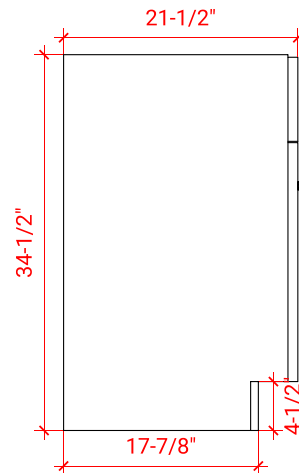

HAMLET 30" CENTER SINK CABINET

ARIEL

F030S

BASE CABINET DIMENSIONS

30" W x 21.5" D x 34.5" H

FEATURES

- Solid wood frame & plywood panels
- Dovetail drawers and joints
- Soft closing doors & drawers

HARDWARE FINISHES

Satin Nickel Satin Brass Satin Black

AVAILABLE COLORS

White Grey Black

FRONT VIEW

SIDE VIEW

PLAN VIEW

30.5" OVAL SINK THIN COUNTERTOP

OVERALL DIMENSIONS

30.5" W x 22" D x 1.5" H

COUNTERTOP OPTIONS

Carrara Marble
CW-031S-OVL-CT

White Quartz
WQ-031S-OVL-CT

FEATURES

- Solid countertop with mitered edges & seams
- Undermount white oval sink
- Pre-drilled for 8" widespread faucet

INCLUDED

- Countertop
- Matching Backsplash
- Sink

COUNTERTOP PLAN VIEW

EDGE SIDE VIEW

THREE DIMENSIONAL COUNTERTOP VIEW