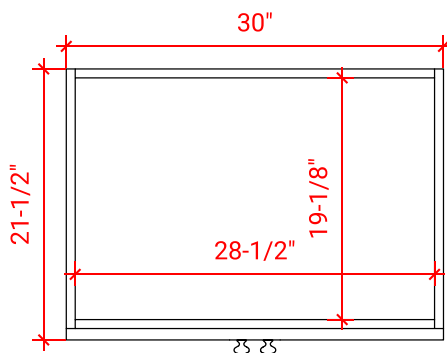

HAMLET 30" CENTER SINK CABINET

ARIEL

F030S

BASE CABINET DIMENSIONS

30" W x 21.5" D x 34.5" H

FEATURES

- Solid wood frame & plywood panels
- Dovetail drawers and joints
- Soft closing doors & drawers

HARDWARE FINISHES

Satin Nickel Satin Brass Satin Black

AVAILABLE COLORS

White Grey Black

FRONT VIEW

SIDE VIEW

PLAN VIEW

30.5" OVAL SINK THIN COUNTERTOP

OVERALL DIMENSIONS

30.5" W x 22" D x 1.5" H

COUNTERTOP OPTIONS

Carrara Marble
CW-031S-OVL-CT

White Quartz
WQ-031S-OVL-CT

FEATURES

- Solid countertop with mitered edges & seams
- Undermount white oval sink
- Pre-drilled for 8" widespread faucet

INCLUDED

- Countertop
- Matching Backsplash
- Sink

COUNTERTOP PLAN VIEW

EDGE SIDE VIEW

THREE DIMENSIONAL COUNTERTOP VIEW