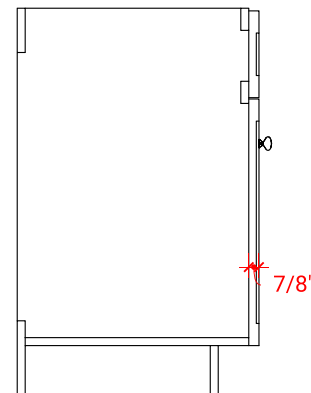

HAMLET 30" CENTER SINK CABINET

ARIEL

F030S

BASE CABINET DIMENSIONS

30" W x 21.5" D x 34.5" H

FEATURES

- Solid wood frame & plywood panels
- Dovetail drawers and joints
- Soft closing doors & drawers

HARDWARE FINISHES

Satin Nickel Satin Brass Satin Black

AVAILABLE COLORS

White Grey Black

FRONT VIEW

SIDE VIEW

PLAN VIEW

30.5" OVAL SINK THIN COUNTERTOP

OVERALL DIMENSIONS

30.5" W x 22" D x 1.5" H

COUNTERTOP OPTIONS

Carrara Marble
CW-031S-OVL-CT

White Quartz
WQ-031S-OVL-CT

FEATURES

- Solid countertop with mitered edges & seams
- Undermount white oval sink
- Pre-drilled for 8" widespread faucet

INCLUDED

- Countertop
- Matching Backsplash
- Sink

COUNTERTOP PLAN VIEW

EDGE SIDE VIEW

THREE DIMENSIONAL COUNTERTOP VIEW