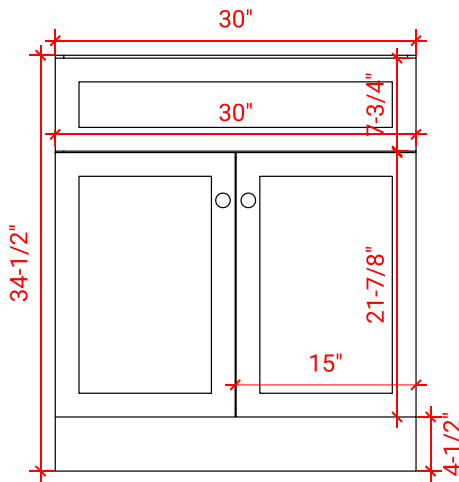

HAMLET 30" CENTER SINK CABINET

ARIEL

F030S

BASE CABINET DIMENSIONS

30" W x 21.5" D x 34.5" H

FEATURES

- Solid wood frame & plywood panels
- Dovetail drawers and joints
- Soft closing doors & drawers

HARDWARE FINISHES

Satin Nickel Satin Brass Satin Black

AVAILABLE COLORS

White Grey Black

FRONT VIEW

SIDE VIEW

PLAN VIEW

30.5" OVAL SINK THIN COUNTERTOP

OVERALL DIMENSIONS

30.5" W x 22" D x 1.5" H

COUNTERTOP OPTIONS

Carrara Marble
CW-031S-OVL-CT

White Quartz
WQ-031S-OVL-CT

FEATURES

- Solid countertop with mitered edges & seams
- Undermount white oval sink
- Pre-drilled for 8" widespread faucet

INCLUDED

- Countertop
- Matching Backsplash
- Sink

COUNTERTOP PLAN VIEW

EDGE SIDE VIEW

THREE DIMENSIONAL COUNTERTOP VIEW