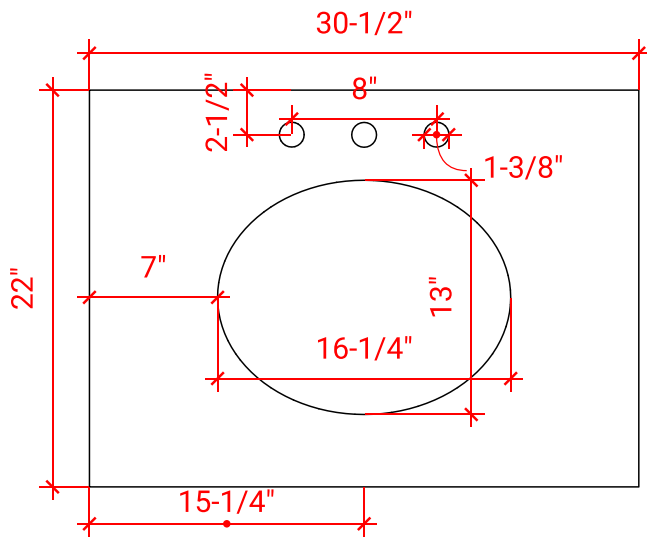

HAMLET 30" CENTER SINK CABINET

ARIEL

F030S

BASE CABINET DIMENSIONS

30" W x 21.5" D x 34.5" H

FEATURES

- Solid wood frame & plywood panels
- Dovetail drawers and joints
- Soft closing doors & drawers

HARDWARE FINISHES

Satin Nickel Satin Brass Satin Black

AVAILABLE COLORS

White Grey Black

FRONT VIEW

SIDE VIEW

PLAN VIEW

30.5" OVAL SINK THIN COUNTERTOP

OVERALL DIMENSIONS

30.5" W x 22" D x 1.5" H

COUNTERTOP OPTIONS

Carrara Marble
CW-031S-OVL-CT

White Quartz
WQ-031S-OVL-CT

FEATURES

- Solid countertop with mitered edges & seams
- Undermount white oval sink
- Pre-drilled for 8" widespread faucet

INCLUDED

- Countertop
- Matching Backsplash
- Sink

COUNTERTOP PLAN VIEW

EDGE SIDE VIEW

THREE DIMENSIONAL COUNTERTOP VIEW