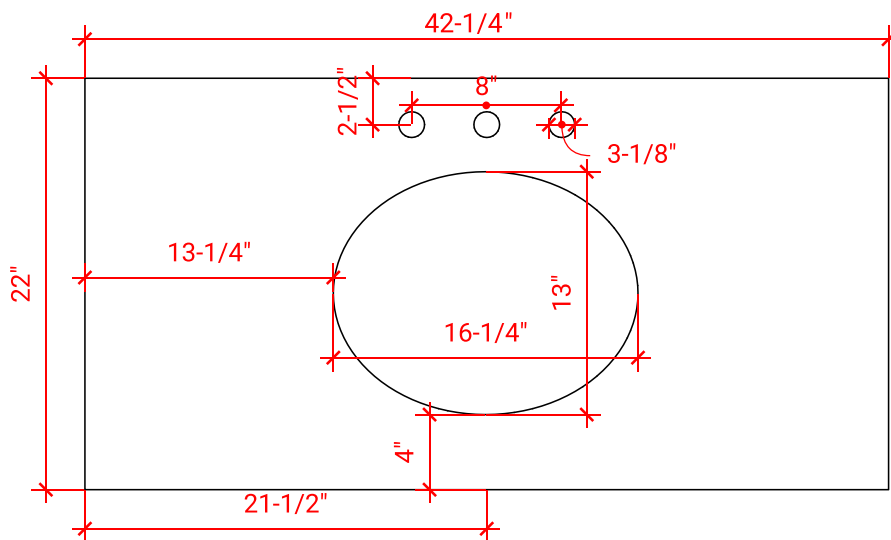

HAMLET 42" SINGLE SINK BASE CABINET

ARIEL

F042S

BASE CABINET DIMENSIONS

42" W x 21.5" D x 34.5" H

FEATURES

- Solid wood frame & plywood panels
- Dovetail drawers and joints
- Soft closing doors & drawers

HARDWARE FINISHES

OVERALL DIMENSIONS

42.25" W x 22" D x 1.5" H

COUNTERTOP OPTIONS

Carrara White Quartz
CQ-042S-OVL-CT

FEATURES

- Solid countertop with mitered edges & seams
- Undermount white oval sink
- Pre-drilled for 8" widespread faucet

INCLUDED

- Countertop
- Matching Backsplash
- Oval Sink

COUNTERTOP PLAN VIEW

EDGE SIDE VIEW

THREE DIMENSIONAL COUNTERTOP VIEW