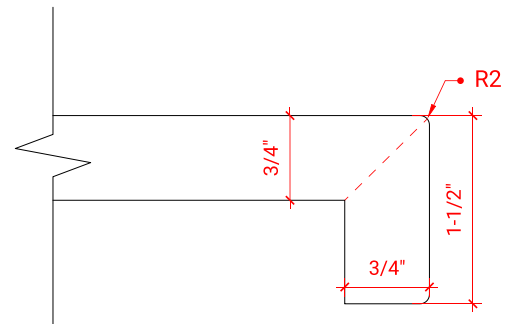

HAMLET 42" SINGLE SINK BASE CABINET

ARIEL

F042S

BASE CABINET DIMENSIONS

42" W x 21.5" D x 34.5" H

FEATURES

- Solid wood frame & plywood panels
- Dovetail drawers and joints
- Soft closing doors & drawers

HARDWARE FINISHES

OVERALL DIMENSIONS

42.25" W x 22" D x 1.5" H

COUNTERTOP OPTIONS

Carrara White Quartz
CQ-042S-OVL-CT

FEATURES

- Solid countertop with mitered edges & seams
- Undermount white oval sink
- Pre-drilled for 8" widespread faucet

INCLUDED

- Countertop
- Matching Backsplash
- Oval Sink

COUNTERTOP PLAN VIEW

EDGE SIDE VIEW

THREE DIMENSIONAL COUNTERTOP VIEW