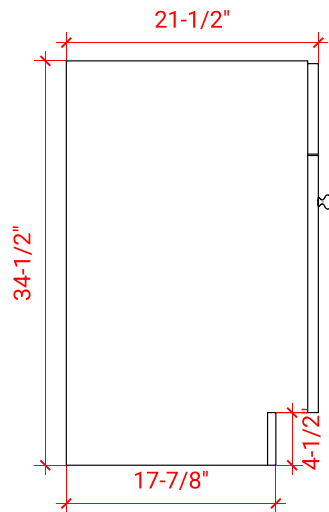

HAMLET 42" SINGLE SINK BASE CABINET

ARIEL

F042S

BASE CABINET DIMENSIONS

42" W x 21.5" D x 34.5" H

FEATURES

- Solid wood frame & plywood panels
- Dovetail drawers and joints
- Soft closing doors & drawers

HARDWARE FINISHES

Brushed Nickel Satin Brass Matte Black Polished Chrome

AVAILABLE COLORS

White Grey Midnight Blue Black

FRONT VIEW

SIDE VIEW

PLAN VIEW

42" SINGLE OVAL SINK COUNTERTOP WITH 1.5 IN. THICKNESS

ARIEL

OVERALL DIMENSIONS

42.25" W x 22" D x 1.5" H

COUNTERTOP OPTIONS

Carrara White Quartz
CQ-042S-OVL-CT

FEATURES

- Solid countertop with mitered edges & seams
- Undermount white oval sink
- Pre-drilled for 8" widespread faucet

INCLUDED

- Countertop
- Matching Backsplash
- Oval Sink

COUNTERTOP PLAN VIEW

EDGE SIDE VIEW

THREE DIMENSIONAL COUNTERTOP VIEW