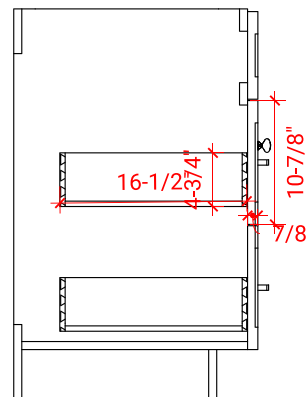

HAMLET 42" SINGLE SINK BASE CABINET

ARIEL

F042S

BASE CABINET DIMENSIONS

42" W x 21.5" D x 34.5" H

FEATURES

- Solid wood frame & plywood panels
- Dovetail drawers and joints
- Soft closing doors & drawers

HARDWARE FINISHES

Brushed Nickel Satin Brass Matte Black Polished Chrome

AVAILABLE COLORS

White Grey Midnight Blue Black

FRONT VIEW

SIDE VIEW

PLAN VIEW

42" SINGLE OVAL SINK COUNTERTOP WITH 1.5 IN. THICKNESS

ARIEL

OVERALL DIMENSIONS

42.25" W x 22" D x 1.5" H

COUNTERTOP OPTIONS

Carrara White Quartz
CQ-042S-OVL-CT

FEATURES

- Solid countertop with mitered edges & seams
- Undermount white oval sink
- Pre-drilled for 8" widespread faucet

INCLUDED

- Countertop
- Matching Backsplash
- Oval Sink

COUNTERTOP PLAN VIEW

EDGE SIDE VIEW

THREE DIMENSIONAL COUNTERTOP VIEW