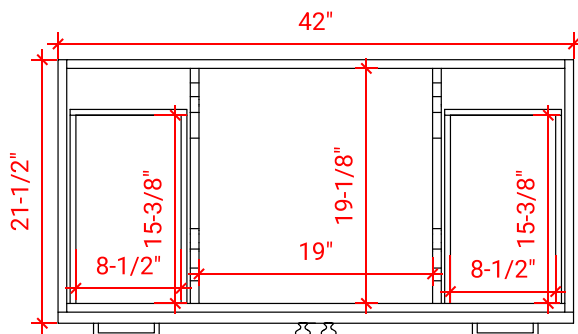

HAMLET 42" SINGLE SINK BASE CABINET

ARIEL

F042S

BASE CABINET DIMENSIONS

42" W x 21.5" D x 34.5" H

FEATURES

- Solid wood frame & plywood panels
- Dovetail drawers and joints
- Soft closing doors & drawers

HARDWARE FINISHES

Brushed Nickel   Satin Brass   Matte Black   Polished Chrome

AVAILABLE COLORS

White   Grey   Midnight Blue   Black

PLAN VIEW