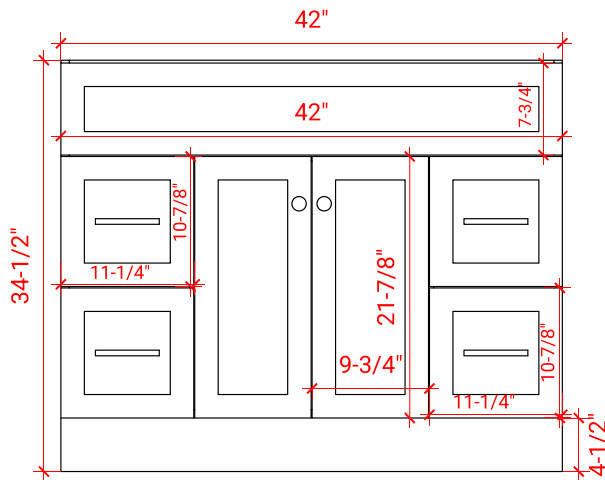

HAMLET 42" SINGLE SINK BASE CABINET

ARIEL

F042S

BASE CABINET DIMENSIONS

42" W x 21.5" D x 34.5" H

FEATURES

- Solid wood frame & plywood panels
- Dovetail drawers and joints
- Soft closing doors & drawers

HARDWARE FINISHES

Brushed Nickel Satin Brass Matte Black Polished Chrome

AVAILABLE COLORS

White Grey Midnight Blue Black

FRONT VIEW

SIDE VIEW

PLAN VIEW

42" SINGLE OVAL SINK COUNTERTOP WITH 1.5 IN. THICKNESS

ARIEL

OVERALL DIMENSIONS

42.25" W x 22" D x 1.5" H

COUNTERTOP OPTIONS

Carrara White Quartz
CQ-042S-OVL-CT

FEATURES

- Solid countertop with mitered edges & seams
- Undermount white oval sink
- Pre-drilled for 8" widespread faucet

INCLUDED

- Countertop
- Matching Backsplash
- Oval Sink

COUNTERTOP PLAN VIEW

EDGE SIDE VIEW

THREE DIMENSIONAL COUNTERTOP VIEW