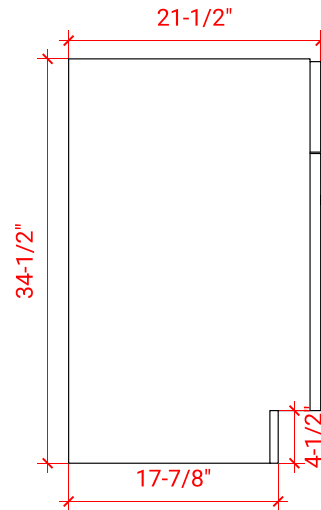

HAMLET 36" RIGHT OFFSET CABINET

ARIEL

F036S-R

BASE CABINET DIMENSIONS

36" W x 21.5" D x 34.5" H

FEATURES

- Solid wood frame & plywood panels
- Dovetail drawers and joints
- Soft closing doors & drawers

HARDWARE FINISHES

Brushed Nickel Satin Brass Matte Black Polished Chrome

AVAILABLE COLORS

White Grey Midnight Blue Black

FRONT VIEW

SIDE VIEW

PLAN VIEW

36" RIGHT RECTANGLE SINK COUNTERTOP WITH 1.5 IN. THICKNESS

ARIEL

OVERALL DIMENSIONS

36.25" W x 22" D x 1.5" H

COUNTERTOP OPTIONS

Carrara White Quartz
CQ-036S-R-REC-CT

FEATURES

- Solid countertop with mitered edges & seams
- Undermount white rectangular sink
- Pre-drilled for 8" widespread faucet

INCLUDED

- Countertop
- Matching Backsplash
- Rectangle Sink

COUNTERTOP PLAN VIEW

EDGE SIDE VIEW

THREE DIMENSIONAL COUNTERTOP VIEW