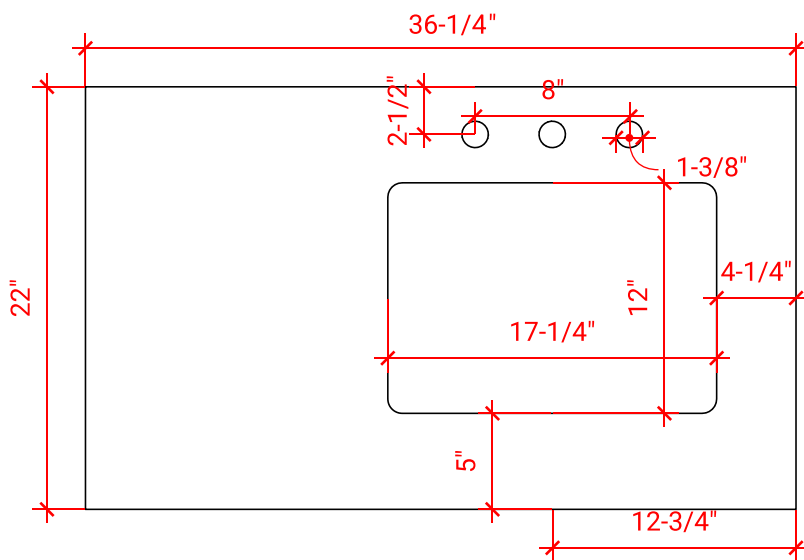

HAMLET 36" RIGHT OFFSET CABINET

ARIEL

F036S-R

BASE CABINET DIMENSIONS

36" W x 21.5" D x 34.5" H

FEATURES

- Solid wood frame & plywood panels
- Dovetail drawers and joints
- Soft closing doors & drawers

HARDWARE FINISHES

Brushed Nickel Satin Brass Matte Black Polished Chrome

AVAILABLE COLORS

White Grey Midnight Blue Black

FRONT VIEW

SIDE VIEW

PLAN VIEW

36" RIGHT RECTANGLE SINK COUNTERTOP WITH 1.5 IN. THICKNESS

ARIEL

OVERALL DIMENSIONS

36.25" W x 22" D x 1.5" H

COUNTERTOP OPTIONS

Carrara White Quartz
CQ-036S-R-REC-CT

FEATURES

- Solid countertop with mitered edges & seams
- Undermount white rectangular sink
- Pre-drilled for 8" widespread faucet

INCLUDED

- Countertop
- Matching Backsplash
- Rectangle Sink

COUNTERTOP PLAN VIEW

EDGE SIDE VIEW

THREE DIMENSIONAL COUNTERTOP VIEW