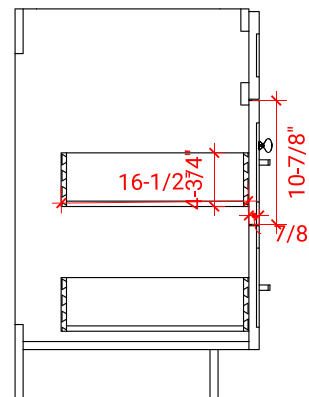

HAMLET 36" RIGHT OFFSET CABINET

ARIEL

F036S-R

BASE CABINET DIMENSIONS

36" W x 21.5" D x 34.5" H

FEATURES

- Solid wood frame & plywood panels
- Dovetail drawers and joints
- Soft closing doors & drawers

HARDWARE FINISHES

Brushed Nickel Satin Brass Matte Black Polished Chrome

AVAILABLE COLORS

White Grey Midnight Blue Black

FRONT VIEW

SIDE VIEW

PLAN VIEW

36" RIGHT RECTANGLE SINK COUNTERTOP WITH 1.5 IN. THICKNESS

ARIEL

OVERALL DIMENSIONS

36.25" W x 22" D x 1.5" H

COUNTERTOP OPTIONS

Carrara White Quartz
CQ-036S-R-REC-CT

FEATURES

- Solid countertop with mitered edges & seams
- Undermount white rectangular sink
- Pre-drilled for 8" widespread faucet

INCLUDED

- Countertop
- Matching Backsplash
- Rectangle Sink

COUNTERTOP PLAN VIEW

EDGE SIDE VIEW

THREE DIMENSIONAL COUNTERTOP VIEW