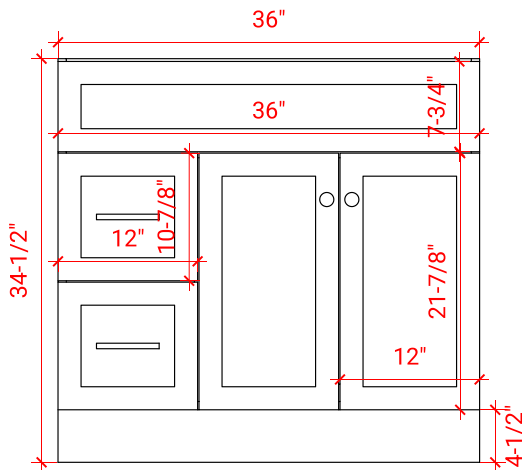

HAMLET 36" RIGHT OFFSET CABINET

ARIEL

F036S-R

BASE CABINET DIMENSIONS

36" W x 21.5" D x 34.5" H

FEATURES

- Solid wood frame & plywood panels
- Dovetail drawers and joints
- Soft closing doors & drawers

HARDWARE FINISHES

Brushed Nickel Satin Brass Matte Black Polished Chrome

AVAILABLE COLORS

White Grey Midnight Blue Black

FRONT VIEW

SIDE VIEW

PLAN VIEW

36" RIGHT RECTANGLE SINK COUNTERTOP WITH 1.5 IN. THICKNESS

ARIEL

OVERALL DIMENSIONS

36.25" W x 22" D x 1.5" H

COUNTERTOP OPTIONS

Carrara White Quartz
CQ-036S-R-REC-CT

FEATURES

- Solid countertop with mitered edges & seams
- Undermount white rectangular sink
- Pre-drilled for 8" widespread faucet

INCLUDED

- Countertop
- Matching Backsplash
- Rectangle Sink

COUNTERTOP PLAN VIEW

EDGE SIDE VIEW

THREE DIMENSIONAL COUNTERTOP VIEW