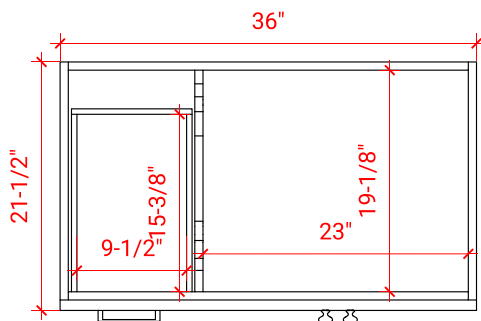

HAMLET 36" RIGHT OFFSET CABINET

ARIEL

F036S-R

BASE CABINET DIMENSIONS

36" W x 21.5" D x 34.5" H

FEATURES

- Solid wood frame & plywood panels
- Dovetail drawers and joints
- Soft closing doors & drawers

HARDWARE FINISHES

Brushed Nickel Satin Brass Matte Black Polished Chrome

AVAILABLE COLORS

White Grey Midnight Blue Black

FRONT VIEW

SIDE VIEW

PLAN VIEW

36" RIGHT RECTANGLE SINK COUNTERTOP WITH 1.5 IN. THICKNESS

ARIEL

OVERALL DIMENSIONS

36.25" W x 22" D x 1.5" H

COUNTERTOP OPTIONS

Carrara White Quartz
CQ-036S-R-REC-CT

FEATURES

- Solid countertop with mitered edges & seams
- Undermount white rectangular sink
- Pre-drilled for 8" widespread faucet

INCLUDED

- Countertop
- Matching Backsplash
- Rectangle Sink

COUNTERTOP PLAN VIEW

EDGE SIDE VIEW

THREE DIMENSIONAL COUNTERTOP VIEW