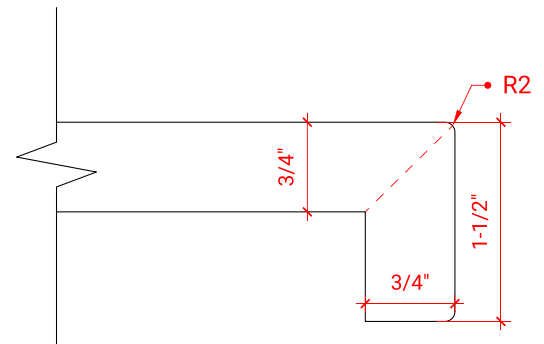

HAMLET 36" RIGHT OFFSET CABINET

ARIEL

F036S-R

BASE CABINET DIMENSIONS

36" W x 21.5" D x 34.5" H

FEATURES

- Solid wood frame & plywood panels
- Dovetail drawers and joints
- Soft closing doors & drawers

HARDWARE FINISHES

OVERALL DIMENSIONS

36.25" W x 22" D x 1.5" H

COUNTERTOP OPTIONS

Carrara White Quartz
CQ-036S-R-REC-CT

FEATURES

- Solid countertop with mitered edges & seams
- Undermount white rectangular sink
- Pre-drilled for 8" widespread faucet

INCLUDED

- Countertop
- Matching Backsplash
- Rectangle Sink

COUNTERTOP PLAN VIEW

EDGE SIDE VIEW

THREE DIMENSIONAL COUNTERTOP VIEW