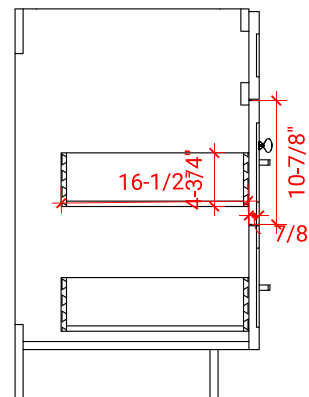

HAMLET 36" LEFT OFFSET CABINET

F036S-L

BASE CABINET DIMENSIONS

36" W x 21.5" D x 34.5" H

FEATURES

- Solid wood frame & plywood panels
- Dovetail drawers and joints
- Soft closing doors & drawers

HARDWARE FINISHES

Brushed Nickel Satin Brass Matte Black Polished Chrome

AVAILABLE COLORS

White Grey Midnight Blue Black

FRONT VIEW

SIDE VIEW

PLAN VIEW

36" LEFT RECTANGLE SINK COUNTERTOP WITH 1.5 IN. THICKNESS

ARIEL

OVERALL DIMENSIONS

36.25" W x 22" D x 1.5" H

COUNTERTOP OPTIONS

Carrara White Quartz
CQ-036S-L-REC-CT

FEATURES

- Solid countertop with mitered edges & seams
- Undermount white rectangular sink
- Pre-drilled for 8" widespread faucet

INCLUDED

- Countertop
- Matching Backsplash
- Rectangle Sink

COUNTERTOP PLAN VIEW

EDGE SIDE VIEW

THREE DIMENSIONAL COUNTERTOP VIEW