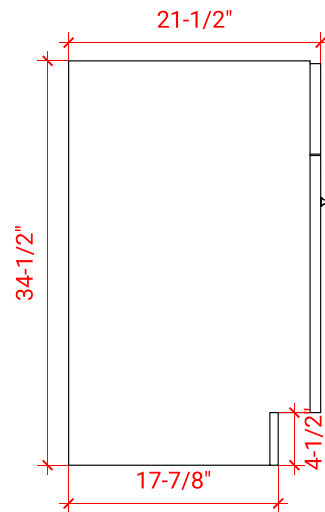

HAMLET 36" LEFT OFFSET CABINET

F036S-L

BASE CABINET DIMENSIONS

36" W x 21.5" D x 34.5" H

FEATURES

- Solid wood frame & plywood panels
- Dovetail drawers and joints
- Soft closing doors & drawers

HARDWARE FINISHES

Brushed Nickel Satin Brass Matte Black Polished Chrome

AVAILABLE COLORS

White Grey Midnight Blue Black

FRONT VIEW

SIDE VIEW

PLAN VIEW

36" LEFT RECTANGLE SINK COUNTERTOP WITH 1.5 IN. THICKNESS

ARIEL

OVERALL DIMENSIONS

36.25" W x 22" D x 1.5" H

COUNTERTOP OPTIONS

Carrara White Quartz
CQ-036S-L-REC-CT

FEATURES

- Solid countertop with mitered edges & seams
- Undermount white rectangular sink
- Pre-drilled for 8" widespread faucet

INCLUDED

- Countertop
- Matching Backsplash
- Rectangle Sink

COUNTERTOP PLAN VIEW

EDGE SIDE VIEW

THREE DIMENSIONAL COUNTERTOP VIEW