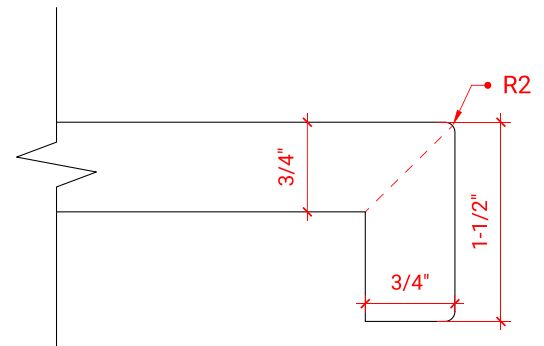

HAMLET 36" LEFT OFFSET CABINET

F036S-L

BASE CABINET DIMENSIONS

36" W x 21.5" D x 34.5" H

FEATURES

- Solid wood frame & plywood panels
- Dovetail drawers and joints
- Soft closing doors & drawers

HARDWARE FINISHES

OVERALL DIMENSIONS

36.25" W x 22" D x 1.5" H

COUNTERTOP OPTIONS

Carrara White Quartz
CQ-036S-L-REC-CT

FEATURES

- Solid countertop with mitered edges & seams
- Undermount white rectangular sink
- Pre-drilled for 8" widespread faucet

INCLUDED

- Countertop
- Matching Backsplash
- Rectangle Sink

COUNTERTOP PLAN VIEW

EDGE SIDE VIEW

THREE DIMENSIONAL COUNTERTOP VIEW