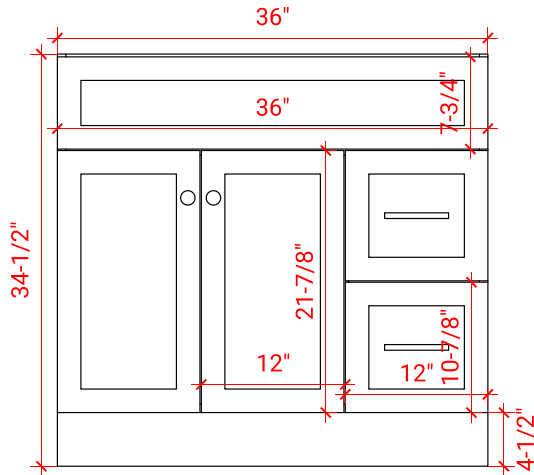

HAMLET 36" LEFT OFFSET CABINET

F036S-L

BASE CABINET DIMENSIONS

36" W x 21.5" D x 34.5" H

FEATURES

- Solid wood frame & plywood panels
- Dovetail drawers and joints
- Soft closing doors & drawers

HARDWARE FINISHES

Brushed Nickel Satin Brass Matte Black Polished Chrome

AVAILABLE COLORS

White Grey Midnight Blue Black

FRONT VIEW

SIDE VIEW

PLAN VIEW

36" LEFT RECTANGLE SINK COUNTERTOP WITH 1.5 IN. THICKNESS

ARIEL

OVERALL DIMENSIONS

36.25" W x 22" D x 1.5" H

COUNTERTOP OPTIONS

Carrara White Quartz
CQ-036S-L-REC-CT

FEATURES

- Solid countertop with mitered edges & seams
- Undermount white rectangular sink
- Pre-drilled for 8" widespread faucet

INCLUDED

- Countertop
- Matching Backsplash
- Rectangle Sink

COUNTERTOP PLAN VIEW

EDGE SIDE VIEW

THREE DIMENSIONAL COUNTERTOP VIEW