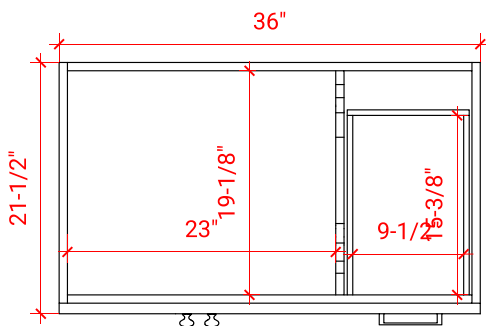

HAMLET 36" LEFT OFFSET CABINET

F036S-L

BASE CABINET DIMENSIONS

36" W x 21.5" D x 34.5" H

FEATURES

- Solid wood frame & plywood panels
- Dovetail drawers and joints
- Soft closing doors & drawers

HARDWARE FINISHES

Brushed Nickel Satin Brass Matte Black Polished Chrome

AVAILABLE COLORS

White Grey Midnight Blue Black

FRONT VIEW

SIDE VIEW

PLAN VIEW

36" LEFT RECTANGLE SINK COUNTERTOP WITH 1.5 IN. THICKNESS

ARIEL

OVERALL DIMENSIONS

36.25" W x 22" D x 1.5" H

COUNTERTOP OPTIONS

Carrara White Quartz
CQ-036S-L-REC-CT

FEATURES

- Solid countertop with mitered edges & seams
- Undermount white rectangular sink
- Pre-drilled for 8" widespread faucet

INCLUDED

- Countertop
- Matching Backsplash
- Rectangle Sink

COUNTERTOP PLAN VIEW

EDGE SIDE VIEW

THREE DIMENSIONAL COUNTERTOP VIEW