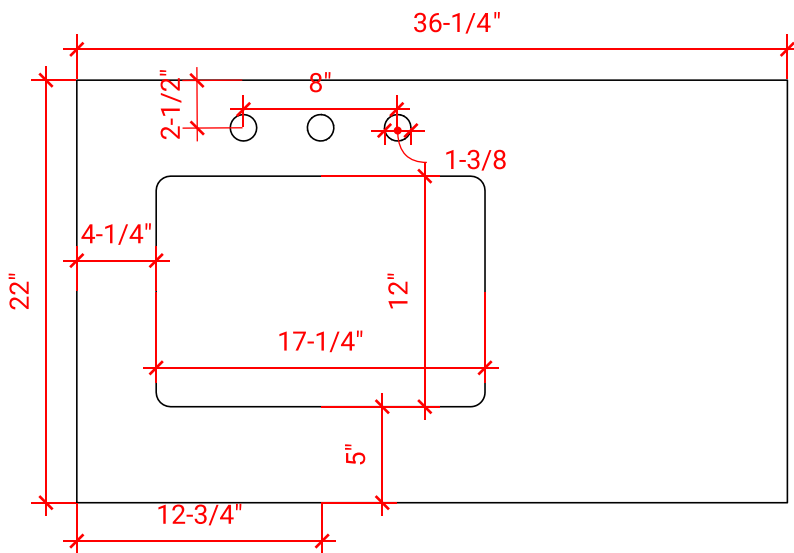

HAMLET 36" LEFT OFFSET CABINET

F036S-L

BASE CABINET DIMENSIONS

36" W x 21.5" D x 34.5" H

FEATURES

- Solid wood frame & plywood panels
- Dovetail drawers and joints
- Soft closing doors & drawers

HARDWARE FINISHES

Brushed Nickel Satin Brass Matte Black Polished Chrome

AVAILABLE COLORS

White Grey Midnight Blue Black

FRONT VIEW

SIDE VIEW

PLAN VIEW

36" LEFT RECTANGLE SINK COUNTERTOP WITH 1.5 IN. THICKNESS

ARIEL

OVERALL DIMENSIONS

36.25" W x 22" D x 1.5" H

COUNTERTOP OPTIONS

Carrara White Quartz
CQ-036S-L-REC-CT

FEATURES

- Solid countertop with mitered edges & seams
- Undermount white rectangular sink
- Pre-drilled for 8" widespread faucet

INCLUDED

- Countertop
- Matching Backsplash
- Rectangle Sink

COUNTERTOP PLAN VIEW

EDGE SIDE VIEW

THREE DIMENSIONAL COUNTERTOP VIEW