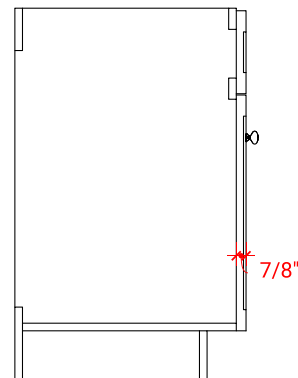

HAMLET 30" SINGLE SINK BASE CABINET

ARIEL

F030S

BASE CABINET DIMENSIONS

30" W x 21.5" D x 34.5" H

FEATURES

- Solid wood frame & plywood panels
- Dovetail drawers and joints
- Soft closing doors & drawers

HARDWARE FINISHES

Brushed Nickel Satin Brass Matte Black Polished Chrome

AVAILABLE COLORS

White Grey Midnight Blue Black

FRONT VIEW

SIDE VIEW

PLAN VIEW

30" SINGLE RECTANGLE SINK COUNTERTOP WITH 1.5 IN. THICKNESS

ARIEL

OVERALL DIMENSIONS

30.25" W x 22" D x 1.5" H

COUNTERTOP OPTIONS

Carrara White Quartz
CQ-030S-REC-CT

FEATURES

- Solid countertop with mitered edges & seams
- Undermount white rectangular sink
- Pre-drilled for 8" widespread faucet

INCLUDED

- Countertop
- Matching Backsplash
- Rectangle Sink

COUNTERTOP PLAN VIEW

EDGE SIDE VIEW

THREE DIMENSIONAL COUNTERTOP VIEW