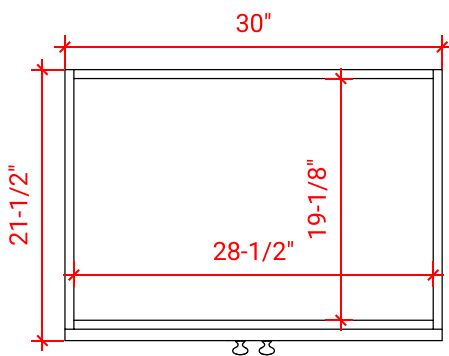

HAMLET 30" SINGLE SINK BASE CABINET

ARIEL

F030S

BASE CABINET DIMENSIONS

30" W x 21.5" D x 34.5" H

FEATURES

- Solid wood frame & plywood panels
- Dovetail drawers and joints
- Soft closing doors & drawers

HARDWARE FINISHES

Brushed Nickel Satin Brass Matte Black Polished Chrome

AVAILABLE COLORS

White Grey Midnight Blue Black

FRONT VIEW

SIDE VIEW

PLAN VIEW

30" SINGLE RECTANGLE SINK COUNTERTOP WITH 1.5 IN. THICKNESS

ARIEL

OVERALL DIMENSIONS

30.25" W x 22" D x 1.5" H

COUNTERTOP OPTIONS

Carrara White Quartz
CQ-030S-REC-CT

FEATURES

- Solid countertop with mitered edges & seams
- Undermount white rectangular sink
- Pre-drilled for 8" widespread faucet

INCLUDED

- Countertop
- Matching Backsplash
- Rectangle Sink

COUNTERTOP PLAN VIEW

EDGE SIDE VIEW

THREE DIMENSIONAL COUNTERTOP VIEW