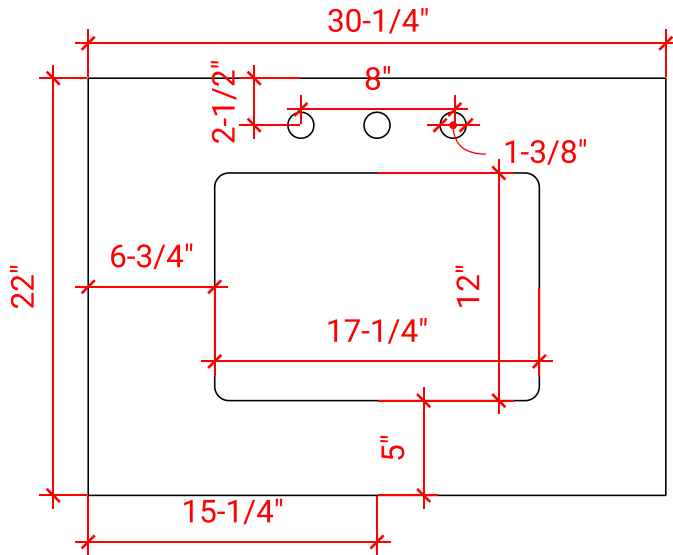

HAMLET 30" SINGLE SINK BASE CABINET

ARIEL

F030S

BASE CABINET DIMENSIONS

30" W x 21.5" D x 34.5" H

FEATURES

- Solid wood frame & plywood panels
- Dovetail drawers and joints
- Soft closing doors & drawers

HARDWARE FINISHES

OVERALL DIMENSIONS

30.25" W x 22" D x 1.5" H

COUNTERTOP OPTIONS

Carrara White Quartz
CQ-030S-REC-CT

FEATURES

- Solid countertop with mitered edges & seams
- Undermount white rectangular sink
- Pre-drilled for 8" widespread faucet

INCLUDED

- Countertop
- Matching Backsplash
- Rectangle Sink

COUNTERTOP PLAN VIEW

EDGE SIDE VIEW

THREE DIMENSIONAL COUNTERTOP VIEW