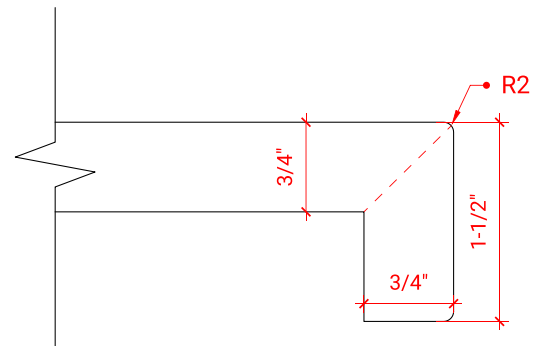

HAMLET 30" SINGLE SINK BASE CABINET

ARIEL

F030S

BASE CABINET DIMENSIONS

30" W x 21.5" D x 34.5" H

FEATURES

- Solid wood frame & plywood panels
- Dovetail drawers and joints
- Soft closing doors & drawers

HARDWARE FINISHES

OVERALL DIMENSIONS

30.25" W x 22" D x 1.5" H

COUNTERTOP OPTIONS

Carrara White Quartz
CQ-030S-REC-CT

FEATURES

- Solid countertop with mitered edges & seams
- Undermount white rectangular sink
- Pre-drilled for 8" widespread faucet

INCLUDED

- Countertop
- Matching Backsplash
- Rectangle Sink

COUNTERTOP PLAN VIEW

EDGE SIDE VIEW

THREE DIMENSIONAL COUNTERTOP VIEW