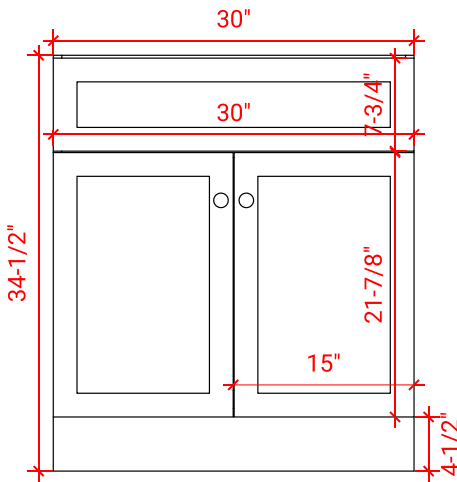

HAMLET 30" SINGLE SINK BASE CABINET

ARIEL

F030S

BASE CABINET DIMENSIONS

30" W x 21.5" D x 34.5" H

FEATURES

- Solid wood frame & plywood panels
- Dovetail drawers and joints
- Soft closing doors & drawers

HARDWARE FINISHES

Brushed Nickel Satin Brass Matte Black Polished Chrome

AVAILABLE COLORS

White Grey Midnight Blue Black

FRONT VIEW

SIDE VIEW

PLAN VIEW

30" SINGLE RECTANGLE SINK COUNTERTOP WITH 1.5 IN. THICKNESS

ARIEL

OVERALL DIMENSIONS

30.25" W x 22" D x 1.5" H

COUNTERTOP OPTIONS

Carrara White Quartz
CQ-030S-REC-CT

FEATURES

- Solid countertop with mitered edges & seams
- Undermount white rectangular sink
- Pre-drilled for 8" widespread faucet

INCLUDED

- Countertop
- Matching Backsplash
- Rectangle Sink

COUNTERTOP PLAN VIEW

EDGE SIDE VIEW

THREE DIMENSIONAL COUNTERTOP VIEW