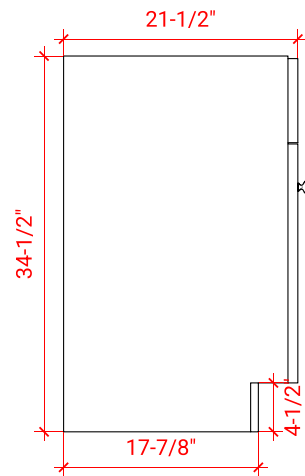

HAMLET 30" SINGLE SINK BASE CABINET

ARIEL

F030S

BASE CABINET DIMENSIONS

30" W x 21.5" D x 34.5" H

FEATURES

- Solid wood frame & plywood panels
- Dovetail drawers and joints
- Soft closing doors & drawers

HARDWARE FINISHES

Brushed Nickel Satin Brass Matte Black Polished Chrome

AVAILABLE COLORS

White Grey Midnight Blue Black

FRONT VIEW

SIDE VIEW

PLAN VIEW

30" SINGLE RECTANGLE SINK COUNTERTOP WITH 1.5 IN. THICKNESS

ARIEL

OVERALL DIMENSIONS

30.25" W x 22" D x 1.5" H

COUNTERTOP OPTIONS

Carrara White Quartz
CQ-030S-REC-CT

FEATURES

- Solid countertop with mitered edges & seams
- Undermount white rectangular sink
- Pre-drilled for 8" widespread faucet

INCLUDED

- Countertop
- Matching Backsplash
- Rectangle Sink

COUNTERTOP PLAN VIEW

EDGE SIDE VIEW

THREE DIMENSIONAL COUNTERTOP VIEW