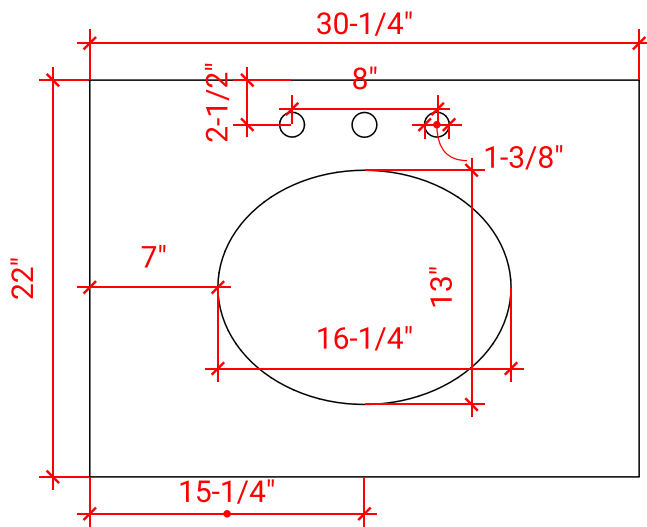

HAMLET 30" SINGLE SINK BASE CABINET

ARIEL

F030S

BASE CABINET DIMENSIONS

30" W x 21.5" D x 34.5" H

FEATURES

- Solid wood frame & plywood panels
- Dovetail drawers and joints
- Soft closing doors & drawers

HARDWARE FINISHES

OVERALL DIMENSIONS

30.25" W x 22" D x 1.5" H

COUNTERTOP OPTIONS

Carrara White Quartz
CQ-030S-OVL-CT

FEATURES

- Solid countertop with mitered edges & seams
- Undermount white oval sink
- Pre-drilled for 8" widespread faucet

INCLUDED

- Countertop
- Matching Backsplash
- Oval Sink

COUNTERTOP PLAN VIEW

EDGE SIDE VIEW

THREE DIMENSIONAL COUNTERTOP VIEW