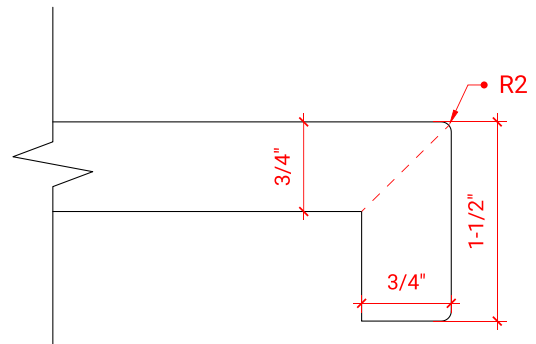

HAMLET 30" SINGLE SINK BASE CABINET

ARIEL

F030S

BASE CABINET DIMENSIONS

30" W x 21.5" D x 34.5" H

FEATURES

- Solid wood frame & plywood panels
- Dovetail drawers and joints
- Soft closing doors & drawers

HARDWARE FINISHES

OVERALL DIMENSIONS

30.25" W x 22" D x 1.5" H

COUNTERTOP OPTIONS

Carrara White Quartz
CQ-030S-OVL-CT

FEATURES

- Solid countertop with mitered edges & seams
- Undermount white oval sink
- Pre-drilled for 8" widespread faucet

INCLUDED

- Countertop
- Matching Backsplash
- Oval Sink

COUNTERTOP PLAN VIEW

EDGE SIDE VIEW

THREE DIMENSIONAL COUNTERTOP VIEW