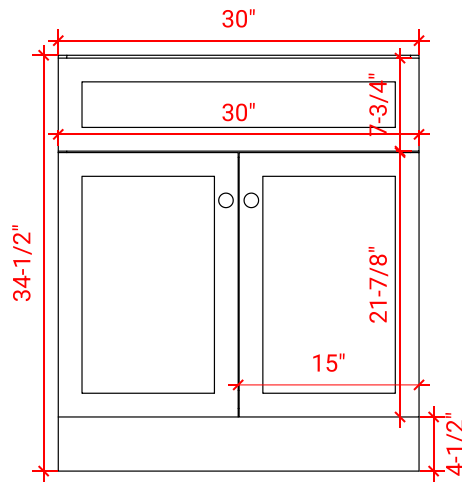

HAMLET 30" SINGLE SINK BASE CABINET

ARIEL

F030S

BASE CABINET DIMENSIONS

30" W x 21.5" D x 34.5" H

FEATURES

- Solid wood frame & plywood panels
- Dovetail drawers and joints
- Soft closing doors & drawers

HARDWARE FINISHES

Brushed Nickel Satin Brass Matte Black Polished Chrome

AVAILABLE COLORS

White Grey Midnight Blue Black

FRONT VIEW

SIDE VIEW

PLAN VIEW

30" SINGLE OVAL SINK COUNTERTOP WITH 1.5 IN. THICKNESS

ARIEL

OVERALL DIMENSIONS

30.25" W x 22" D x 1.5" H

COUNTERTOP OPTIONS

Carrara White Quartz
CQ-030S-OVL-CT

FEATURES

- Solid countertop with mitered edges & seams
- Undermount white oval sink
- Pre-drilled for 8" widespread faucet

INCLUDED

- Countertop
- Matching Backsplash
- Oval Sink

COUNTERTOP PLAN VIEW

EDGE SIDE VIEW

THREE DIMENSIONAL COUNTERTOP VIEW