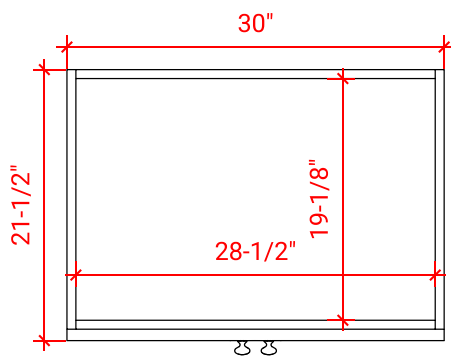

HAMLET 30" SINGLE SINK BASE CABINET

ARIEL

F030S

BASE CABINET DIMENSIONS

30" W x 21.5" D x 34.5" H

FEATURES

- Solid wood frame & plywood panels
- Dovetail drawers and joints
- Soft closing doors & drawers

HARDWARE FINISHES

Brushed Nickel Satin Brass Matte Black Polished Chrome

AVAILABLE COLORS

White Grey Midnight Blue Black

FRONT VIEW

SIDE VIEW

PLAN VIEW

30" SINGLE OVAL SINK COUNTERTOP WITH 1.5 IN. THICKNESS

ARIEL

OVERALL DIMENSIONS

30.25" W x 22" D x 1.5" H

COUNTERTOP OPTIONS

Carrara White Quartz
CQ-030S-OVL-CT

FEATURES

- Solid countertop with mitered edges & seams
- Undermount white oval sink
- Pre-drilled for 8" widespread faucet

INCLUDED

- Countertop
- Matching Backsplash
- Oval Sink

COUNTERTOP PLAN VIEW

EDGE SIDE VIEW

THREE DIMENSIONAL COUNTERTOP VIEW