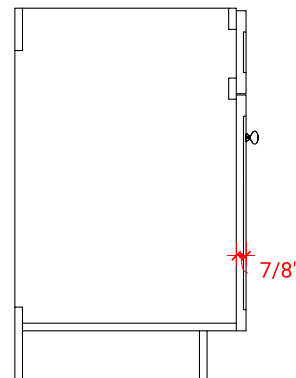

HAMLET 30" SINGLE SINK BASE CABINET

ARIEL

F030S

BASE CABINET DIMENSIONS

30" W x 21.5" D x 34.5" H

FEATURES

- Solid wood frame & plywood panels
- Dovetail drawers and joints
- Soft closing doors & drawers

HARDWARE FINISHES

Brushed Nickel Satin Brass Matte Black Polished Chrome

AVAILABLE COLORS

White Grey Midnight Blue Black

FRONT VIEW

SIDE VIEW

PLAN VIEW

30" SINGLE OVAL SINK COUNTERTOP WITH 1.5 IN. THICKNESS

ARIEL

OVERALL DIMENSIONS

30.25" W x 22" D x 1.5" H

COUNTERTOP OPTIONS

Carrara White Quartz
CQ-030S-OVL-CT

FEATURES

- Solid countertop with mitered edges & seams
- Undermount white oval sink
- Pre-drilled for 8" widespread faucet

INCLUDED

- Countertop
- Matching Backsplash
- Oval Sink

COUNTERTOP PLAN VIEW

EDGE SIDE VIEW

THREE DIMENSIONAL COUNTERTOP VIEW