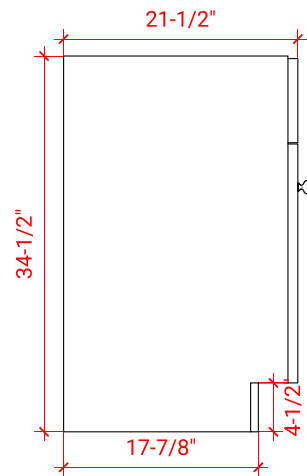

HAMLET 30" SINGLE SINK BASE CABINET

ARIEL

F030S

BASE CABINET DIMENSIONS

30" W x 21.5" D x 34.5" H

FEATURES

- Solid wood frame & plywood panels
- Dovetail drawers and joints
- Soft closing doors & drawers

HARDWARE FINISHES

Brushed Nickel Satin Brass Matte Black Polished Chrome

AVAILABLE COLORS

White Grey Midnight Blue Black

FRONT VIEW

SIDE VIEW

PLAN VIEW

30" SINGLE OVAL SINK COUNTERTOP WITH 1.5 IN. THICKNESS

ARIEL

OVERALL DIMENSIONS

30.25" W x 22" D x 1.5" H

COUNTERTOP OPTIONS

Carrara White Quartz
CQ-030S-OVL-CT

FEATURES

- Solid countertop with mitered edges & seams
- Undermount white oval sink
- Pre-drilled for 8" widespread faucet

INCLUDED

- Countertop
- Matching Backsplash
- Oval Sink

COUNTERTOP PLAN VIEW

EDGE SIDE VIEW

THREE DIMENSIONAL COUNTERTOP VIEW