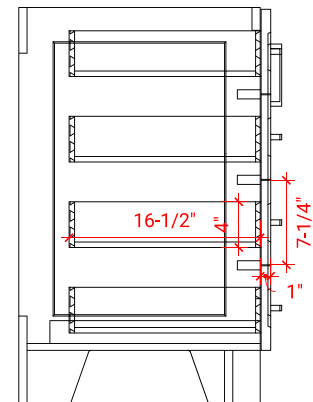

TAYLOR 72" DOUBLE SINK BASE CABINET

ARIEL

Q072D

BASE CABINET DIMENSIONS

72" W x 21.6" D x 34.5" H

FEATURES

- Solid wood frame & plywood panels
- Dovetail drawers and joints
- Soft closing doors & drawers

HARDWARE FINISHES

Brushed Nickel   Satin Brass   Matte Black   Polished Chrome

AVAILABLE COLORS

White   Grey   Midnight Blue

PLAN VIEW