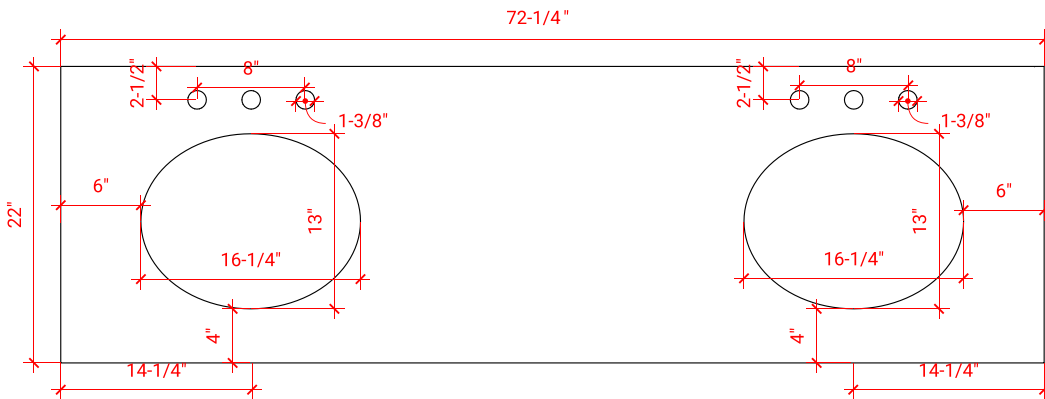

72" DOUBLE OVAL SINK COUNTERTOP WITH 1.5 IN. THICKNESS

ARIEL

OVERALL DIMENSIONS

72.25" W x 22" D x 1.5" H

COUNTERTOP OPTIONS

Carrara White Quartz
CQ-072D-OVL-CT

FEATURES

- Solid countertop with mitered edges & seams
- Undermount white oval sink
- Pre-drilled for 8" widespread faucet

INCLUDED

- Countertop
- Matching Backsplash
- Oval Sinks

COUNTERTOP PLAN VIEW