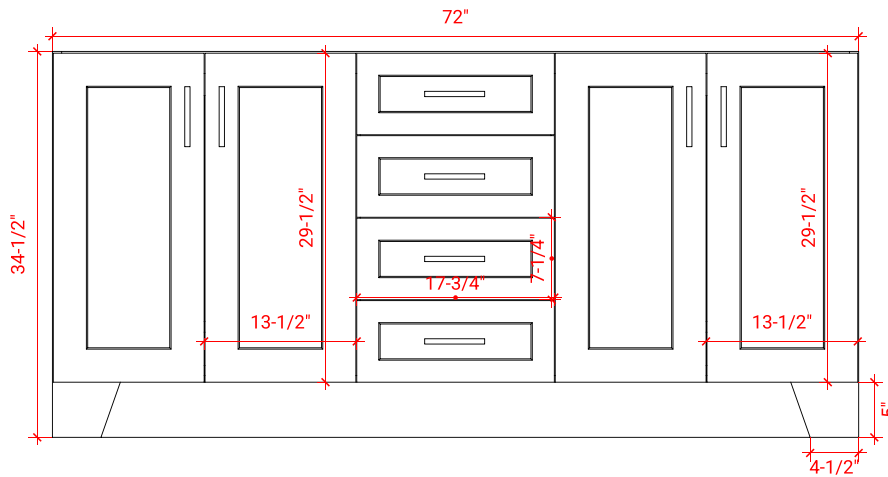

AVAILABLE COLORS

White   Grey   Midnight Blue

FRONT VIEW