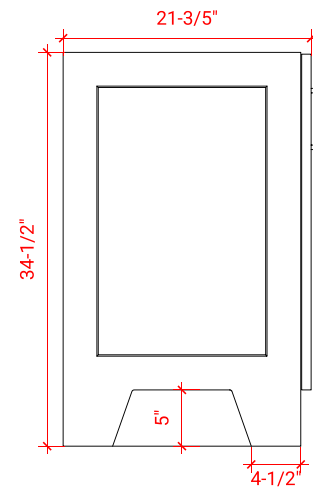

TAYLOR 72" DOUBLE SINK BASE CABINET

ARIEL

Q072D

BASE CABINET DIMENSIONS

72" W x 21.6" D x 34.5" H

FEATURES

- Solid wood frame & plywood panels
- Dovetail drawers and joints
- Soft closing doors & drawers

HARDWARE FINISHES

Brushed Nickel   Satin Brass   Matte Black   Polished Chrome

AVAILABLE COLORS

White   Grey   Midnight Blue

SIDE VIEW