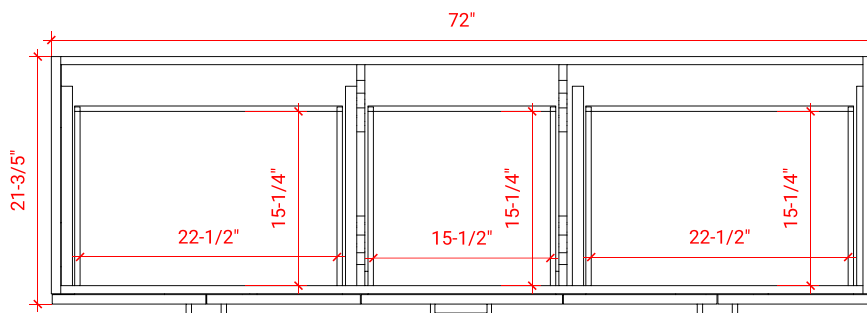

TAYLOR 72" DOUBLE SINK BASE CABINET

ARIEL

Q072D

BASE CABINET DIMENSIONS

72" W x 21.6" D x 34.5" H

FEATURES

- Solid wood frame & plywood panels
- Dovetail drawers and joints
- Soft closing doors & drawers

HARDWARE FINISHES

Brushed Nickel   Satin Brass   Matte Black   Polished Chrome

AVAILABLE COLORS

White   Grey   Midnight Blue

PLAN VIEW