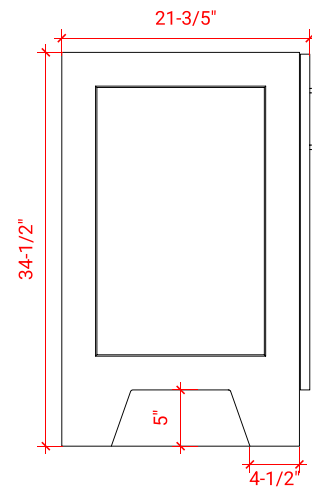

TAYLOR 48" SINGLE SINK BASE CABINET

ARIEL

Q048S

BASE CABINET DIMENSIONS

48" W x 21.6" D x 34.5" H

FEATURES

- Solid wood frame & plywood panels
- Dovetail drawers and joints
- Soft closing doors & drawers

HARDWARE FINISHES

Brushed Nickel   Satin Brass   Matte Black   Polished Chrome

AVAILABLE COLORS

White   Grey   Midnight Blue

SIDE VIEW