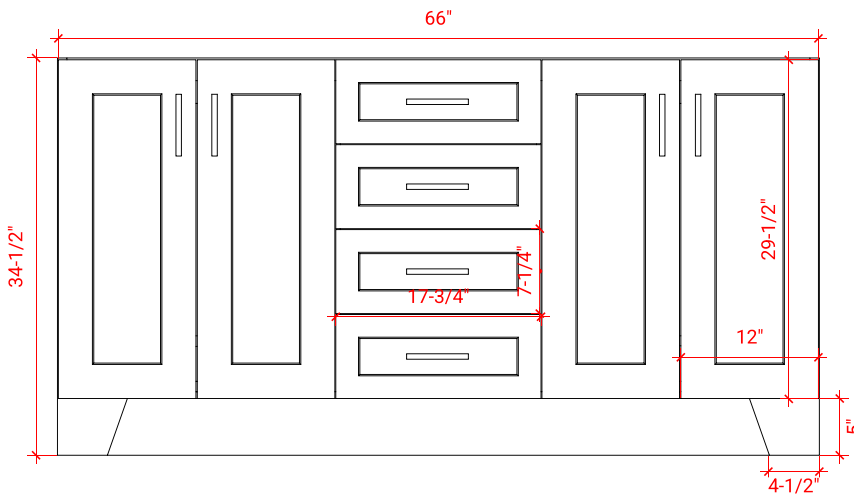

TAYLOR 66" DOUBLE SINK BASE CABINET

ARIEL

Q066D

BASE CABINET DIMENSIONS

66" W x 21.6" D x 34.5" H

FEATURES

- Solid wood frame & plywood panels
- Dovetail drawers and joints
- Soft closing doors & drawers

HARDWARE FINISHES

Brushed Nickel Satin Brass Matte Black Polished Chrome

AVAILABLE COLORS

White Grey Midnight Blue

FRONT VIEW

SIDE VIEW

PLAN VIEW

66" DOUBLE OVAL SINK COUNTERTOP WITH 1.5 IN. THICKNESS

ARIEL

OVERALL DIMENSIONS

66.25" W x 22" D x 1.5" H

COUNTERTOP OPTIONS

Carrara White Quartz
CQ-066D-OVL-CT

FEATURES

- Solid countertop with mitered edges & seams
- Undermount white oval sink
- Pre-drilled for 8" widespread faucet

INCLUDED

- Countertop
- Matching Backsplash
- Oval Sinks

COUNTERTOP PLAN VIEW

EDGE SIDE VIEW

THREE DIMENSIONAL COUNTERTOP VIEW