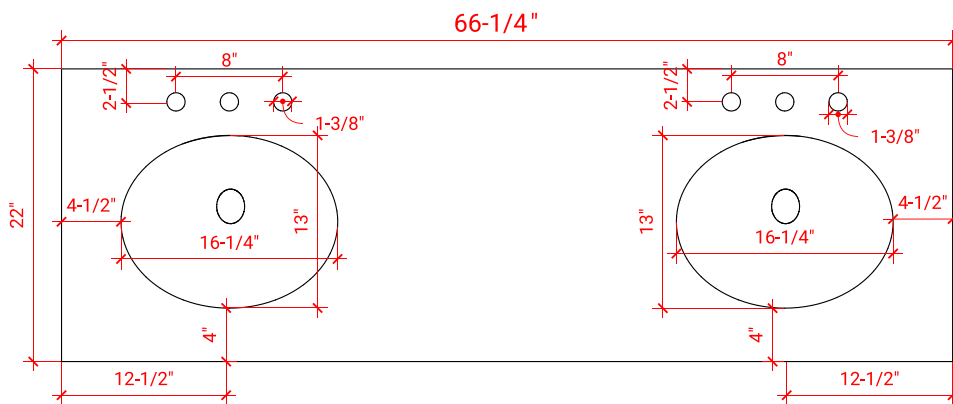

TAYLOR 66" DOUBLE SINK BASE CABINET

ARIEL

Q066D

BASE CABINET DIMENSIONS

66" W x 21.6" D x 34.5" H

FEATURES

- Solid wood frame & plywood panels
- Dovetail drawers and joints
- Soft closing doors & drawers

HARDWARE FINISHES

OVERALL DIMENSIONS

66.25" W x 22" D x 1.5" H

COUNTERTOP OPTIONS

Carrara White Quartz
CQ-066D-OVL-CT

FEATURES

- Solid countertop with mitered edges & seams
- Undermount white oval sink
- Pre-drilled for 8" widespread faucet

INCLUDED

- Countertop
- Matching Backsplash
- Oval Sinks

COUNTERTOP PLAN VIEW

EDGE SIDE VIEW

THREE DIMENSIONAL COUNTERTOP VIEW