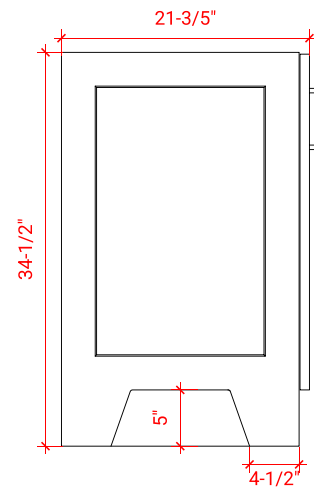

TAYLOR 66" DOUBLE SINK BASE CABINET

ARIEL

Q066D

BASE CABINET DIMENSIONS

66" W x 21.6" D x 34.5" H

FEATURES

- Solid wood frame & plywood panels
- Dovetail drawers and joints
- Soft closing doors & drawers

HARDWARE FINISHES

Brushed Nickel Satin Brass Matte Black Polished Chrome

AVAILABLE COLORS

White Grey Midnight Blue

FRONT VIEW

SIDE VIEW

PLAN VIEW

66" DOUBLE OVAL SINK COUNTERTOP WITH 1.5 IN. THICKNESS

ARIEL

OVERALL DIMENSIONS

66.25" W x 22" D x 1.5" H

COUNTERTOP OPTIONS

Carrara White Quartz
CQ-066D-OVL-CT

FEATURES

- Solid countertop with mitered edges & seams
- Undermount white oval sink
- Pre-drilled for 8" widespread faucet

INCLUDED

- Countertop
- Matching Backsplash
- Oval Sinks

COUNTERTOP PLAN VIEW

EDGE SIDE VIEW

THREE DIMENSIONAL COUNTERTOP VIEW