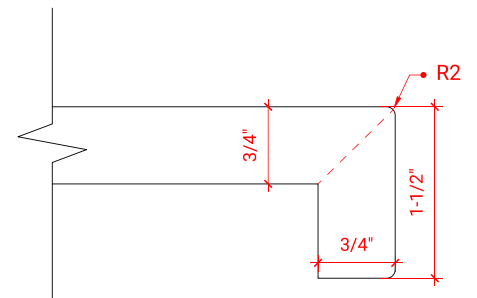

TAYLOR 66" DOUBLE SINK BASE CABINET

ARIEL

Q066D

BASE CABINET DIMENSIONS

66" W x 21.6" D x 34.5" H

FEATURES

- Solid wood frame & plywood panels
- Dovetail drawers and joints
- Soft closing doors & drawers

HARDWARE FINISHES

OVERALL DIMENSIONS

66.25" W x 22" D x 1.5" H

COUNTERTOP OPTIONS

Carrara White Quartz
CQ-066D-OVL-CT

FEATURES

- Solid countertop with mitered edges & seams
- Undermount white oval sink
- Pre-drilled for 8" widespread faucet

INCLUDED

- Countertop
- Matching Backsplash
- Oval Sinks

COUNTERTOP PLAN VIEW

EDGE SIDE VIEW

THREE DIMENSIONAL COUNTERTOP VIEW