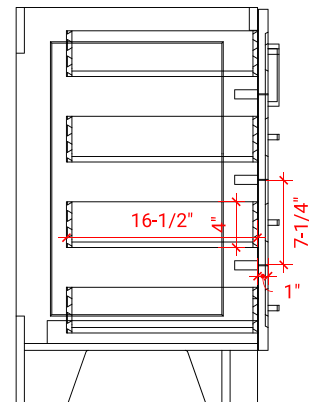

TAYLOR 66" DOUBLE SINK BASE CABINET

ARIEL

Q066D

BASE CABINET DIMENSIONS

66" W x 21.6" D x 34.5" H

FEATURES

- Solid wood frame & plywood panels
- Dovetail drawers and joints
- Soft closing doors & drawers

HARDWARE FINISHES

Brushed Nickel Satin Brass Matte Black Polished Chrome

AVAILABLE COLORS

White Grey Midnight Blue

FRONT VIEW

SIDE VIEW

PLAN VIEW

66" DOUBLE OVAL SINK COUNTERTOP WITH 1.5 IN. THICKNESS

ARIEL

OVERALL DIMENSIONS

66.25" W x 22" D x 1.5" H

COUNTERTOP OPTIONS

Carrara White Quartz
CQ-066D-OVL-CT

FEATURES

- Solid countertop with mitered edges & seams
- Undermount white oval sink
- Pre-drilled for 8" widespread faucet

INCLUDED

- Countertop
- Matching Backsplash
- Oval Sinks

COUNTERTOP PLAN VIEW

EDGE SIDE VIEW

THREE DIMENSIONAL COUNTERTOP VIEW