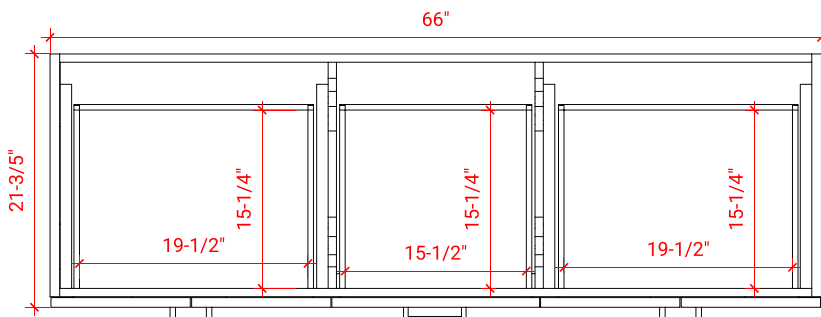

TAYLOR 66" DOUBLE SINK BASE CABINET

ARIEL

Q066D

BASE CABINET DIMENSIONS

66" W x 21.6" D x 34.5" H

FEATURES

- Solid wood frame & plywood panels
- Dovetail drawers and joints
- Soft closing doors & drawers

HARDWARE FINISHES

Brushed Nickel Satin Brass Matte Black Polished Chrome

AVAILABLE COLORS

White Grey Midnight Blue

FRONT VIEW

SIDE VIEW

PLAN VIEW

66" DOUBLE OVAL SINK COUNTERTOP WITH 1.5 IN. THICKNESS

ARIEL

OVERALL DIMENSIONS

66.25" W x 22" D x 1.5" H

COUNTERTOP OPTIONS

Carrara White Quartz
CQ-066D-OVL-CT

FEATURES

- Solid countertop with mitered edges & seams
- Undermount white oval sink
- Pre-drilled for 8" widespread faucet

INCLUDED

- Countertop
- Matching Backsplash
- Oval Sinks

COUNTERTOP PLAN VIEW

EDGE SIDE VIEW

THREE DIMENSIONAL COUNTERTOP VIEW