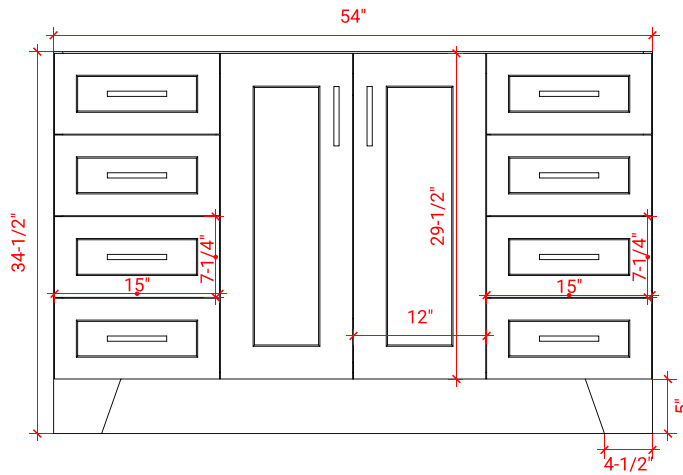

TAYLOR 54" SINGLE SINK BASE CABINET

ARIEL

Q054S

BASE CABINET DIMENSIONS

54" W x 21.6" D x 34.5" H

FEATURES

- Solid wood frame & plywood panels
- Dovetail drawers and joints
- Soft closing doors & drawers

HARDWARE FINISHES

Brushed Nickel Satin Brass Matte Black Polished Chrome

AVAILABLE COLORS

White Grey Midnight Blue

FRONT VIEW

SIDE VIEW

PLAN VIEW

54" SINGLE RECTANGLE SINK COUNTERTOP WITH 1.5 IN. THICKNESS

ARIEL

OVERALL DIMENSIONS

54.25" W x 22" D x 1.5" H

COUNTERTOP OPTIONS

Carrara White Quartz
CQ-054S-REC-CT

FEATURES

- Solid countertop with mitered edges & seams
- Undermount white rectangular sink
- Pre-drilled for 8" widespread faucet

INCLUDED

- Countertop
- Matching Backsplash
- Rectangle Sink

COUNTERTOP PLAN VIEW

EDGE SIDE VIEW

THREE DIMENSIONAL COUNTERTOP VIEW