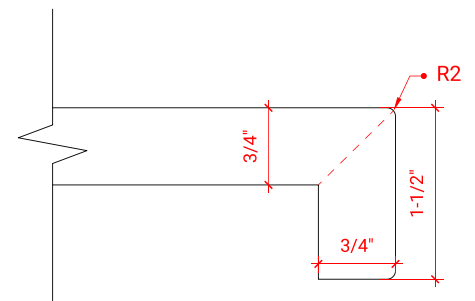

TAYLOR 54" SINGLE SINK BASE CABINET

ARIEL

Q054S

BASE CABINET DIMENSIONS

54" W x 21.6" D x 34.5" H

FEATURES

- Solid wood frame & plywood panels
- Dovetail drawers and joints
- Soft closing doors & drawers

HARDWARE FINISHES

OVERALL DIMENSIONS

54.25" W x 22" D x 1.5" H

COUNTERTOP OPTIONS

Carrara White Quartz
CQ-054S-REC-CT

FEATURES

- Solid countertop with mitered edges & seams
- Undermount white rectangular sink
- Pre-drilled for 8" widespread faucet

INCLUDED

- Countertop
- Matching Backsplash
- Rectangle Sink

COUNTERTOP PLAN VIEW

EDGE SIDE VIEW

THREE DIMENSIONAL COUNTERTOP VIEW