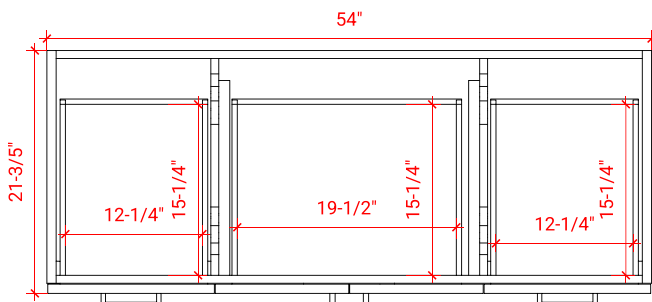

TAYLOR 54" SINGLE SINK BASE CABINET

ARIEL

Q054S

BASE CABINET DIMENSIONS

54" W x 21.6" D x 34.5" H

FEATURES

- Solid wood frame & plywood panels
- Dovetail drawers and joints
- Soft closing doors & drawers

HARDWARE FINISHES

Brushed Nickel Satin Brass Matte Black Polished Chrome

AVAILABLE COLORS

White Grey Midnight Blue

FRONT VIEW

SIDE VIEW

PLAN VIEW

54" SINGLE RECTANGLE SINK COUNTERTOP WITH 1.5 IN. THICKNESS

ARIEL

OVERALL DIMENSIONS

54.25" W x 22" D x 1.5" H

COUNTERTOP OPTIONS

Carrara White Quartz
CQ-054S-REC-CT

FEATURES

- Solid countertop with mitered edges & seams
- Undermount white rectangular sink
- Pre-drilled for 8" widespread faucet

INCLUDED

- Countertop
- Matching Backsplash
- Rectangle Sink

COUNTERTOP PLAN VIEW

EDGE SIDE VIEW

THREE DIMENSIONAL COUNTERTOP VIEW