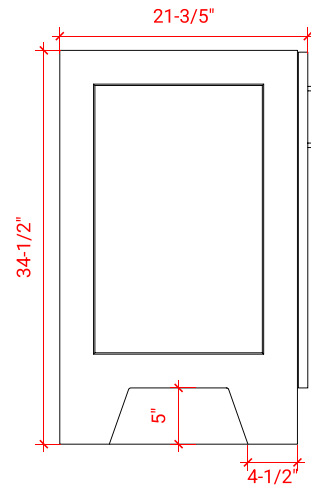

TAYLOR 54" SINGLE SINK BASE CABINET

ARIEL

Q054S

BASE CABINET DIMENSIONS

54" W x 21.6" D x 34.5" H

FEATURES

- Solid wood frame & plywood panels
- Dovetail drawers and joints
- Soft closing doors & drawers

HARDWARE FINISHES

Brushed Nickel Satin Brass Matte Black Polished Chrome

AVAILABLE COLORS

White Grey Midnight Blue

FRONT VIEW

SIDE VIEW

PLAN VIEW

54" SINGLE RECTANGLE SINK COUNTERTOP WITH 1.5 IN. THICKNESS

ARIEL

OVERALL DIMENSIONS

54.25" W x 22" D x 1.5" H

COUNTERTOP OPTIONS

Carrara White Quartz
CQ-054S-REC-CT

FEATURES

- Solid countertop with mitered edges & seams
- Undermount white rectangular sink
- Pre-drilled for 8" widespread faucet

INCLUDED

- Countertop
- Matching Backsplash
- Rectangle Sink

COUNTERTOP PLAN VIEW

EDGE SIDE VIEW

THREE DIMENSIONAL COUNTERTOP VIEW