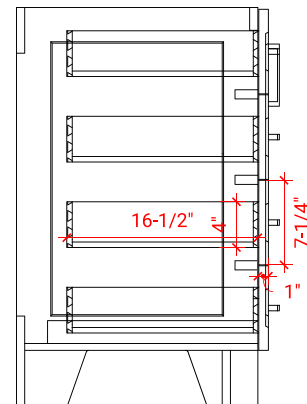

TAYLOR 54" SINGLE SINK BASE CABINET

ARIEL

Q054S

BASE CABINET DIMENSIONS

54" W x 21.6" D x 34.5" H

FEATURES

- Solid wood frame & plywood panels
- Dovetail drawers and joints
- Soft closing doors & drawers

HARDWARE FINISHES

Brushed Nickel Satin Brass Matte Black Polished Chrome

AVAILABLE COLORS

White Grey Midnight Blue

FRONT VIEW

SIDE VIEW

PLAN VIEW

54" SINGLE RECTANGLE SINK COUNTERTOP WITH 1.5 IN. THICKNESS

ARIEL

OVERALL DIMENSIONS

54.25" W x 22" D x 1.5" H

COUNTERTOP OPTIONS

Carrara White Quartz
CQ-054S-REC-CT

FEATURES

- Solid countertop with mitered edges & seams
- Undermount white rectangular sink
- Pre-drilled for 8" widespread faucet

INCLUDED

- Countertop
- Matching Backsplash
- Rectangle Sink

COUNTERTOP PLAN VIEW

EDGE SIDE VIEW

THREE DIMENSIONAL COUNTERTOP VIEW