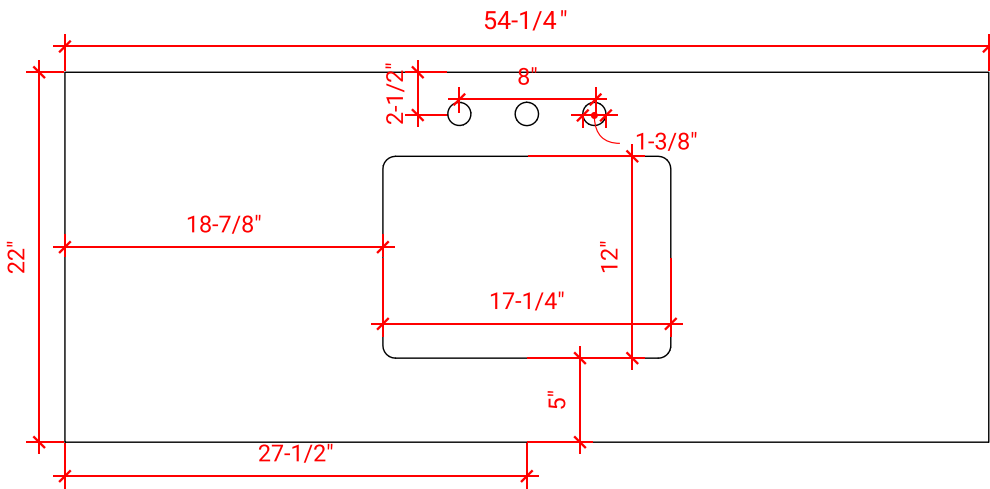

TAYLOR 54" SINGLE SINK BASE CABINET

ARIEL

Q054S

BASE CABINET DIMENSIONS

54" W x 21.6" D x 34.5" H

FEATURES

- Solid wood frame & plywood panels
- Dovetail drawers and joints
- Soft closing doors & drawers

HARDWARE FINISHES

OVERALL DIMENSIONS

54.25" W x 22" D x 1.5" H

COUNTERTOP OPTIONS

Carrara White Quartz
CQ-054S-REC-CT

FEATURES

- Solid countertop with mitered edges & seams
- Undermount white rectangular sink
- Pre-drilled for 8" widespread faucet

INCLUDED

- Countertop
- Matching Backsplash
- Rectangle Sink

COUNTERTOP PLAN VIEW

EDGE SIDE VIEW

THREE DIMENSIONAL COUNTERTOP VIEW