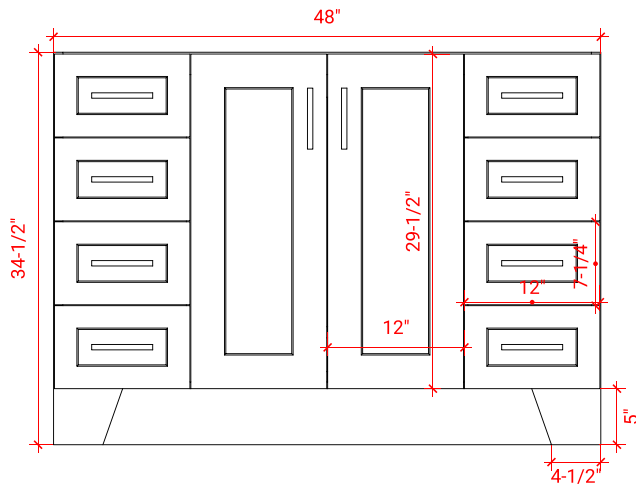

TAYLOR 48" SINGLE SINK BASE CABINET

ARIEL

Q048S

BASE CABINET DIMENSIONS

48" W x 21.6" D x 34.5" H

FEATURES

- Solid wood frame & plywood panels
- Dovetail drawers and joints
- Soft closing doors & drawers

HARDWARE FINISHES

Brushed Nickel Satin Brass Matte Black Polished Chrome

AVAILABLE COLORS

White Grey Midnight Blue

FRONT VIEW

SIDE VIEW

PLAN VIEW

48" SINGLE RECTANGLE SINK COUNTERTOP WITH 1.5 IN. THICKNESS

ARIEL

OVERALL DIMENSIONS

48.25" W x 22" D x 1.5" H

COUNTERTOP OPTIONS

Carrara White Quartz
CQ-048S-REC-CT

FEATURES

- Solid countertop with mitered edges & seams
- Undermount white rectangular sink
- Pre-drilled for 8" widespread faucet

INCLUDED

- Countertop
- Matching Backsplash
- Rectangle Sink

COUNTERTOP PLAN VIEW

EDGE SIDE VIEW

THREE DIMENSIONAL COUNTERTOP VIEW