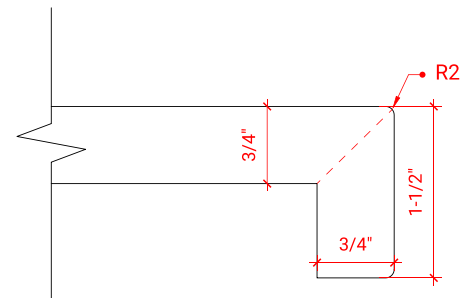

TAYLOR 48" SINGLE SINK BASE CABINET

ARIEL

Q048S

BASE CABINET DIMENSIONS

48" W x 21.6" D x 34.5" H

FEATURES

- Solid wood frame & plywood panels
- Dovetail drawers and joints
- Soft closing doors & drawers

HARDWARE FINISHES

OVERALL DIMENSIONS

48.25" W x 22" D x 1.5" H

COUNTERTOP OPTIONS

Carrara White Quartz
CQ-048S-REC-CT

FEATURES

- Solid countertop with mitered edges & seams
- Undermount white rectangular sink
- Pre-drilled for 8" widespread faucet

INCLUDED

- Countertop
- Matching Backsplash
- Rectangle Sink

COUNTERTOP PLAN VIEW

EDGE SIDE VIEW

THREE DIMENSIONAL COUNTERTOP VIEW