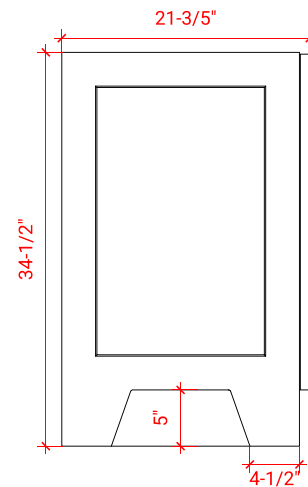

TAYLOR 48" SINGLE SINK BASE CABINET

ARIEL

Q048S

BASE CABINET DIMENSIONS

48" W x 21.6" D x 34.5" H

FEATURES

- Solid wood frame & plywood panels
- Dovetail drawers and joints
- Soft closing doors & drawers

HARDWARE FINISHES

Brushed Nickel Satin Brass Matte Black Polished Chrome

AVAILABLE COLORS

White Grey Midnight Blue

FRONT VIEW

SIDE VIEW

PLAN VIEW

48" SINGLE RECTANGLE SINK COUNTERTOP WITH 1.5 IN. THICKNESS

ARIEL

OVERALL DIMENSIONS

48.25" W x 22" D x 1.5" H

COUNTERTOP OPTIONS

Carrara White Quartz
CQ-048S-REC-CT

FEATURES

- Solid countertop with mitered edges & seams
- Undermount white rectangular sink
- Pre-drilled for 8" widespread faucet

INCLUDED

- Countertop
- Matching Backsplash
- Rectangle Sink

COUNTERTOP PLAN VIEW

EDGE SIDE VIEW

THREE DIMENSIONAL COUNTERTOP VIEW