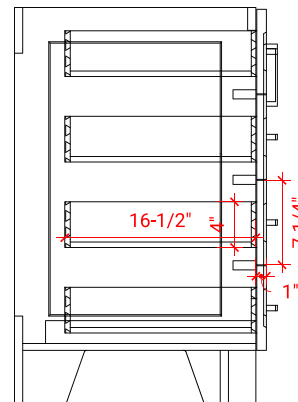

TAYLOR 48" SINGLE SINK BASE CABINET

ARIEL

Q048S

BASE CABINET DIMENSIONS

48" W x 21.6" D x 34.5" H

FEATURES

- Solid wood frame & plywood panels
- Dovetail drawers and joints
- Soft closing doors & drawers

HARDWARE FINISHES

Brushed Nickel Satin Brass Matte Black Polished Chrome

AVAILABLE COLORS

White Grey Midnight Blue

FRONT VIEW

SIDE VIEW

PLAN VIEW

48" SINGLE RECTANGLE SINK COUNTERTOP WITH 1.5 IN. THICKNESS

ARIEL

OVERALL DIMENSIONS

48.25" W x 22" D x 1.5" H

COUNTERTOP OPTIONS

Carrara White Quartz
CQ-048S-REC-CT

FEATURES

- Solid countertop with mitered edges & seams
- Undermount white rectangular sink
- Pre-drilled for 8" widespread faucet

INCLUDED

- Countertop
- Matching Backsplash
- Rectangle Sink

COUNTERTOP PLAN VIEW

EDGE SIDE VIEW

THREE DIMENSIONAL COUNTERTOP VIEW