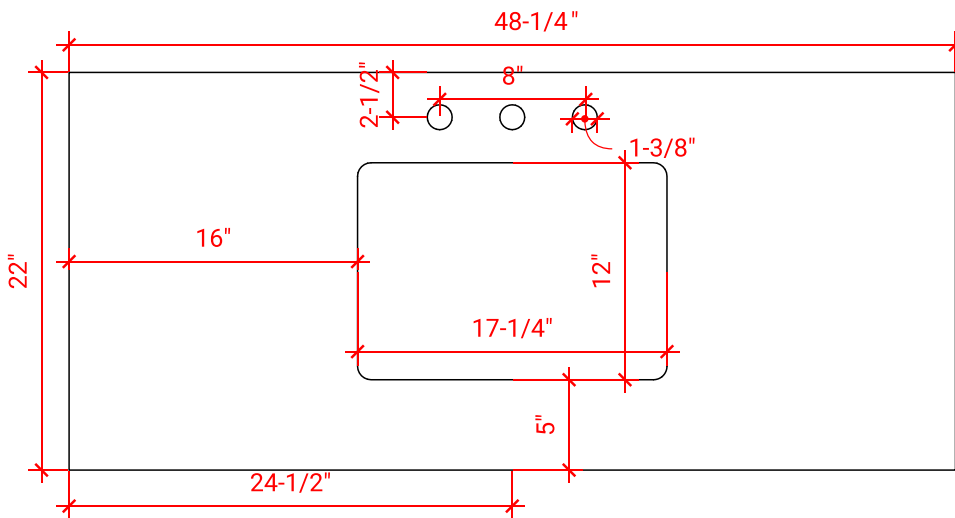

TAYLOR 48" SINGLE SINK BASE CABINET

ARIEL

Q048S

BASE CABINET DIMENSIONS

48" W x 21.6" D x 34.5" H

FEATURES

- Solid wood frame & plywood panels
- Dovetail drawers and joints
- Soft closing doors & drawers

HARDWARE FINISHES

OVERALL DIMENSIONS

48.25" W x 22" D x 1.5" H

COUNTERTOP OPTIONS

Carrara White Quartz
CQ-048S-REC-CT

FEATURES

- Solid countertop with mitered edges & seams
- Undermount white rectangular sink
- Pre-drilled for 8" widespread faucet

INCLUDED

- Countertop
- Matching Backsplash
- Rectangle Sink

COUNTERTOP PLAN VIEW

EDGE SIDE VIEW

THREE DIMENSIONAL COUNTERTOP VIEW