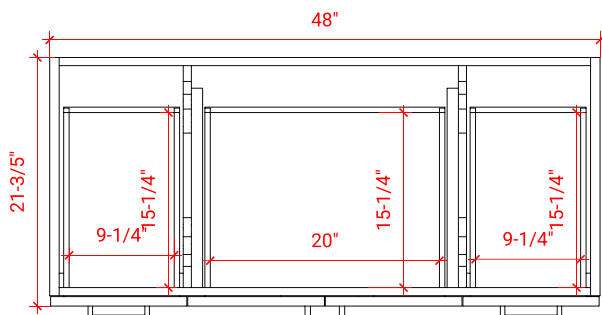

TAYLOR 48" SINGLE SINK BASE CABINET

ARIEL

Q048S

BASE CABINET DIMENSIONS

48" W x 21.6" D x 34.5" H

FEATURES

- Solid wood frame & plywood panels
- Dovetail drawers and joints
- Soft closing doors & drawers

HARDWARE FINISHES

Brushed Nickel Satin Brass Matte Black Polished Chrome

AVAILABLE COLORS

White Grey Midnight Blue

FRONT VIEW

SIDE VIEW

PLAN VIEW

48" SINGLE RECTANGLE SINK COUNTERTOP WITH 1.5 IN. THICKNESS

ARIEL

OVERALL DIMENSIONS

48.25" W x 22" D x 1.5" H

COUNTERTOP OPTIONS

Carrara White Quartz
CQ-048S-REC-CT

FEATURES

- Solid countertop with mitered edges & seams
- Undermount white rectangular sink
- Pre-drilled for 8" widespread faucet

INCLUDED

- Countertop
- Matching Backsplash
- Rectangle Sink

COUNTERTOP PLAN VIEW

EDGE SIDE VIEW

THREE DIMENSIONAL COUNTERTOP VIEW