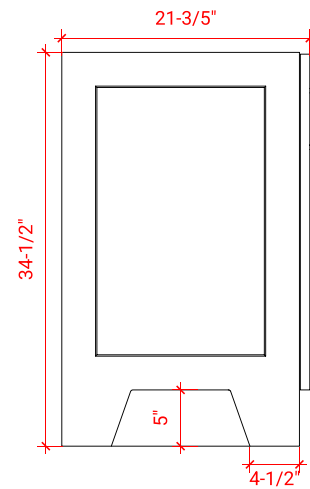

TAYLOR 36" RIGHT OFFSET CABINET

Q036S-R

BASE CABINET DIMENSIONS

36" W x 21.6" D x 34.5" H

FEATURES

- Solid wood frame & plywood panels
- Dovetail drawers and joints
- Soft closing doors & drawers

HARDWARE FINISHES

Brushed Nickel   Satin Brass   Matte Black   Polished Chrome

AVAILABLE COLORS

White   Grey   Midnight Blue

SIDE VIEW