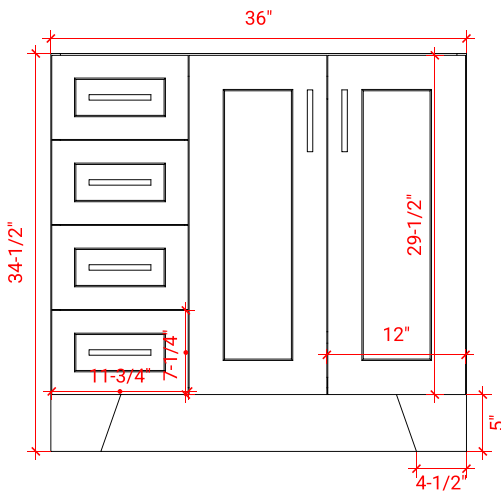

AVAILABLE COLORS

White   Grey   Midnight Blue

FRONT VIEW