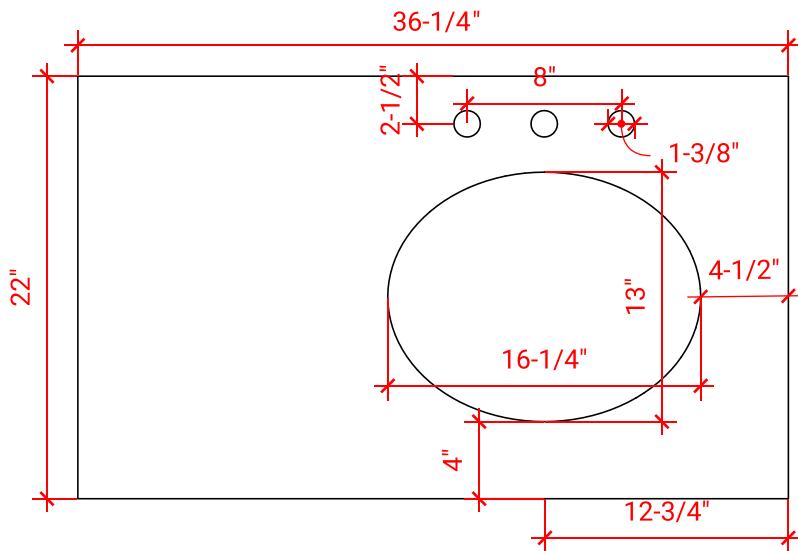

## BASE CABINET DIMENSIONS

36" W x 21.6" D x 34.5" H

## AVAILABLE COLORS

White   Grey   Midnight Blue

FRONT VIEW

SIDE VIEW

PLAN VIEW

OVERALL DIMENSIONS

36.25" W x 22".D x 1.5" H

COUNTERTOP OPTIONS

COUNTERTOP PLAN VIEW

EDGE SIDE VIEW

THREE DIMENSIONAL COUNTERTOP VIEW