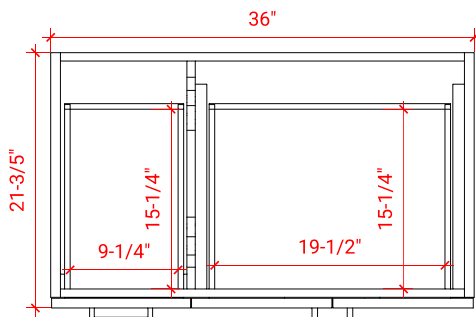

## BASE CABINET DIMENSIONS

36" W x 21.6" D x 34.5" H

## AVAILABLE COLORS

White   Grey   Midnight Blue

FRONT VIEW

SIDE VIEW

PLAN VIEW

OVERALL DIMENSIONS

36.25" W x 22".D x 1.5" H

COUNTERTOP OPTIONS

COUNTERTOP PLAN VIEW

EDGE SIDE VIEW

THREE DIMENSIONAL COUNTERTOP VIEW