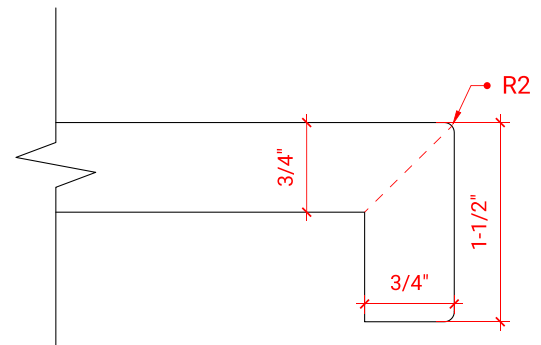

## BASE CABINET DIMENSIONS

36" W x 21.6" D x 34.5" H

## AVAILABLE COLORS

White   Grey   Midnight Blue

FRONT VIEW

SIDE VIEW

PLAN VIEW

OVERALL DIMENSIONS

36.25" W x 22".D x 1.5" H

COUNTERTOP OPTIONS

Carrara White Quartz  
CQ-036S-R-OVL-CT

FEATURES

- Solid countertop with mitered edges & seams
- Undermount white oval sink
- Pre-drilled for 8" widespread faucet

INCLUDED

- Countertop
- Matching Backsplash
- Oval Sink

COUNTERTOP PLAN VIEW

EDGE SIDE VIEW

THREE DIMENSIONAL COUNTERTOP VIEW