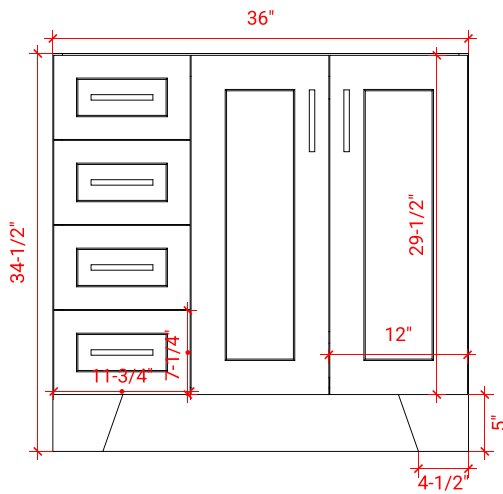

## BASE CABINET DIMENSIONS

36" W x 21.6" D x 34.5" H

## AVAILABLE COLORS

White   Grey   Midnight Blue

FRONT VIEW

SIDE VIEW

PLAN VIEW

OVERALL DIMENSIONS

36.25" W x 22".D x 1.5" H

COUNTERTOP OPTIONS