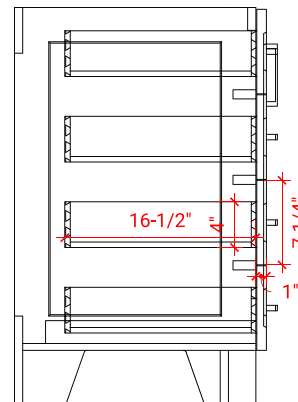

## BASE CABINET DIMENSIONS

36" W x 21.6" D x 34.5" H

## AVAILABLE COLORS

White   Grey   Midnight Blue

FRONT VIEW

SIDE VIEW

PLAN VIEW

OVERALL DIMENSIONS

36.25" W x 22".D x 1.5" H

COUNTERTOP OPTIONS

COUNTERTOP PLAN VIEW

EDGE SIDE VIEW

THREE DIMENSIONAL COUNTERTOP VIEW