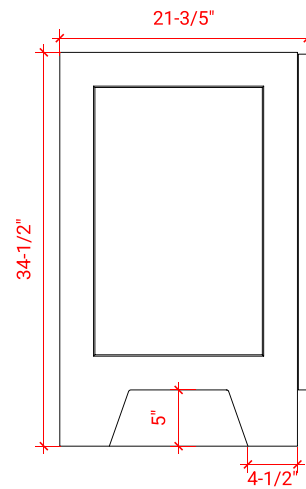

# TAYLOR 36" RIGHT OFFSET CABINET

## BASE CABINET DIMENSIONS

36" W x 21.6" D x 34.5" H

## AVAILABLE COLORS

White   Grey   Midnight Blue

FRONT VIEW

SIDE VIEW

PLAN VIEW

OVERALL DIMENSIONS

36.25" W x 22".D x 1.5" H

COUNTERTOP OPTIONS

COUNTERTOP PLAN VIEW

EDGE SIDE VIEW

THREE DIMENSIONAL COUNTERTOP VIEW