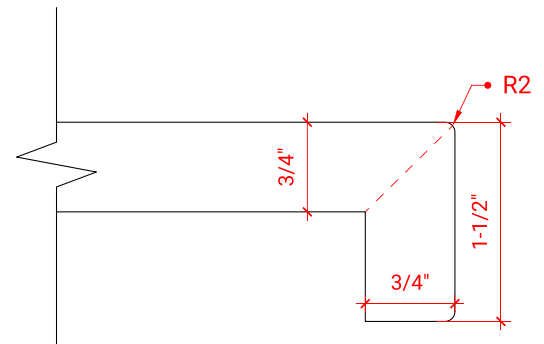

TAYLOR 36" LEFT OFFSET CABINET

ARIEL

Q036S-L

BASE CABINET DIMENSIONS

36" W x 21.6" D x 34.5" H

FEATURES

- Solid wood frame & plywood panels
- Dovetail drawers and joints
- Soft closing doors & drawers

HARDWARE FINISHES

OVERALL DIMENSIONS

36.25" W x 22" D x 1.5" H

COUNTERTOP OPTIONS

Carrara White Quartz
CQ-036S-L-REC-CT

FEATURES

- Solid countertop with mitered edges & seams
- Undermount white rectangular sink
- Pre-drilled for 8" widespread faucet

INCLUDED

- Countertop
- Matching Backsplash
- Rectangle Sink

COUNTERTOP PLAN VIEW

EDGE SIDE VIEW

THREE DIMENSIONAL COUNTERTOP VIEW