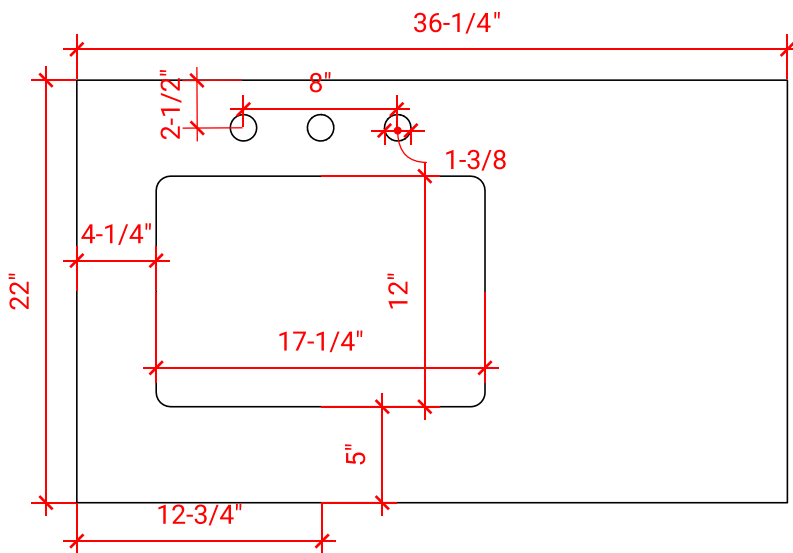

TAYLOR 36" LEFT OFFSET CABINET

ARIEL

Q036S-L

BASE CABINET DIMENSIONS

36" W x 21.6" D x 34.5" H

FEATURES

- Solid wood frame & plywood panels
- Dovetail drawers and joints
- Soft closing doors & drawers

HARDWARE FINISHES

Brushed Nickel Satin Brass Matte Black Polished Chrome

AVAILABLE COLORS

White Grey Midnight Blue

FRONT VIEW

SIDE VIEW

PLAN VIEW

36" LEFT RECTANGLE SINK COUNTERTOP WITH 1.5 IN. THICKNESS

ARIEL

OVERALL DIMENSIONS

36.25" W x 22" D x 1.5" H

COUNTERTOP OPTIONS

Carrara White Quartz
CQ-036S-L-REC-CT

FEATURES

- Solid countertop with mitered edges & seams
- Undermount white rectangular sink
- Pre-drilled for 8" widespread faucet

INCLUDED

- Countertop
- Matching Backsplash
- Rectangle Sink

COUNTERTOP PLAN VIEW

EDGE SIDE VIEW

THREE DIMENSIONAL COUNTERTOP VIEW