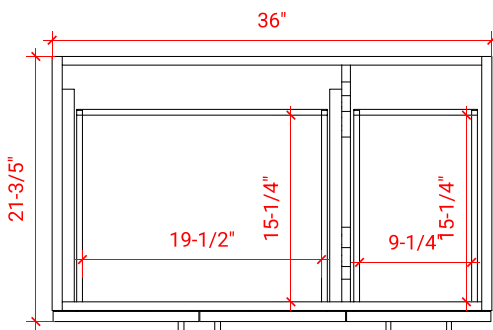

TAYLOR 36" LEFT OFFSET CABINET

ARIEL

Q036S-L

BASE CABINET DIMENSIONS

36" W x 21.6" D x 34.5" H

FEATURES

- Solid wood frame & plywood panels
- Dovetail drawers and joints
- Soft closing doors & drawers

HARDWARE FINISHES

Brushed Nickel Satin Brass Matte Black Polished Chrome

AVAILABLE COLORS

White Grey Midnight Blue

FRONT VIEW

SIDE VIEW

PLAN VIEW

36" LEFT RECTANGLE SINK COUNTERTOP WITH 1.5 IN. THICKNESS

ARIEL

OVERALL DIMENSIONS

36.25" W x 22" D x 1.5" H

COUNTERTOP OPTIONS

Carrara White Quartz
CQ-036S-L-REC-CT

FEATURES

- Solid countertop with mitered edges & seams
- Undermount white rectangular sink
- Pre-drilled for 8" widespread faucet

INCLUDED

- Countertop
- Matching Backsplash
- Rectangle Sink

COUNTERTOP PLAN VIEW

EDGE SIDE VIEW

THREE DIMENSIONAL COUNTERTOP VIEW