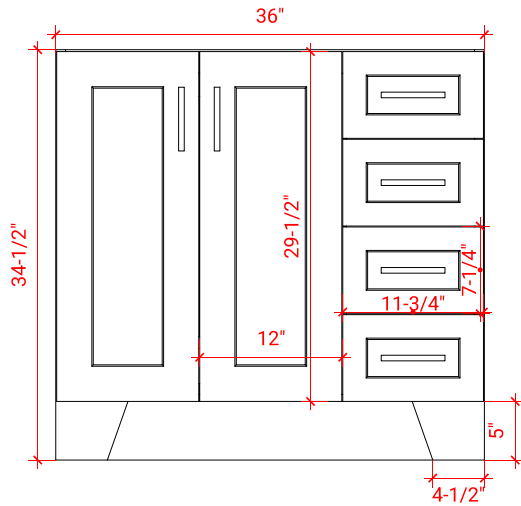

TAYLOR 36" LEFT OFFSET CABINET

ARIEL

Q036S-L

BASE CABINET DIMENSIONS

36" W x 21.6" D x 34.5" H

FEATURES

- Solid wood frame & plywood panels
- Dovetail drawers and joints
- Soft closing doors & drawers

HARDWARE FINISHES

Brushed Nickel Satin Brass Matte Black Polished Chrome

AVAILABLE COLORS

White Grey Midnight Blue

FRONT VIEW

SIDE VIEW

PLAN VIEW

36" LEFT RECTANGLE SINK COUNTERTOP WITH 1.5 IN. THICKNESS

ARIEL

OVERALL DIMENSIONS

36.25" W x 22" D x 1.5" H

COUNTERTOP OPTIONS

Carrara White Quartz
CQ-036S-L-REC-CT

FEATURES

- Solid countertop with mitered edges & seams
- Undermount white rectangular sink
- Pre-drilled for 8" widespread faucet

INCLUDED

- Countertop
- Matching Backsplash
- Rectangle Sink

COUNTERTOP PLAN VIEW

EDGE SIDE VIEW

THREE DIMENSIONAL COUNTERTOP VIEW