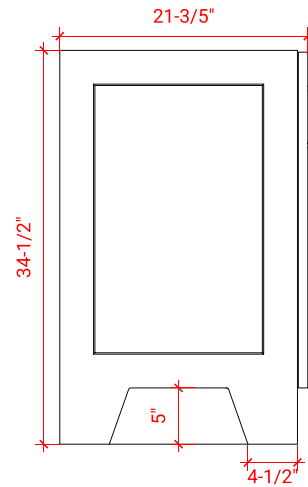

TAYLOR 36" LEFT OFFSET CABINET

ARIEL

Q036S-L

BASE CABINET DIMENSIONS

36" W x 21.6" D x 34.5" H

FEATURES

- Solid wood frame & plywood panels
- Dovetail drawers and joints
- Soft closing doors & drawers

HARDWARE FINISHES

Brushed Nickel Satin Brass Matte Black Polished Chrome

AVAILABLE COLORS

White Grey Midnight Blue

FRONT VIEW

SIDE VIEW

PLAN VIEW

36" LEFT RECTANGLE SINK COUNTERTOP WITH 1.5 IN. THICKNESS

ARIEL

OVERALL DIMENSIONS

36.25" W x 22" D x 1.5" H

COUNTERTOP OPTIONS

Carrara White Quartz
CQ-036S-L-REC-CT

FEATURES

- Solid countertop with mitered edges & seams
- Undermount white rectangular sink
- Pre-drilled for 8" widespread faucet

INCLUDED

- Countertop
- Matching Backsplash
- Rectangle Sink

COUNTERTOP PLAN VIEW

EDGE SIDE VIEW

THREE DIMENSIONAL COUNTERTOP VIEW