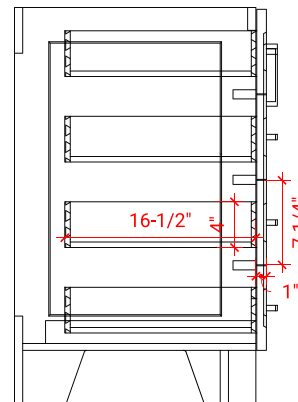

TAYLOR 36" LEFT OFFSET CABINET

ARIEL

Q036S-L

BASE CABINET DIMENSIONS

36" W x 21.6" D x 34.5" H

FEATURES

- Solid wood frame & plywood panels
- Dovetail drawers and joints
- Soft closing doors & drawers

HARDWARE FINISHES

Brushed Nickel Satin Brass Matte Black Polished Chrome

AVAILABLE COLORS

White Grey Midnight Blue

FRONT VIEW

SIDE VIEW

PLAN VIEW

36" LEFT RECTANGLE SINK COUNTERTOP WITH 1.5 IN. THICKNESS

ARIEL

OVERALL DIMENSIONS

36.25" W x 22" D x 1.5" H

COUNTERTOP OPTIONS

Carrara White Quartz
CQ-036S-L-REC-CT

FEATURES

- Solid countertop with mitered edges & seams
- Undermount white rectangular sink
- Pre-drilled for 8" widespread faucet

INCLUDED

- Countertop
- Matching Backsplash
- Rectangle Sink

COUNTERTOP PLAN VIEW

EDGE SIDE VIEW

THREE DIMENSIONAL COUNTERTOP VIEW