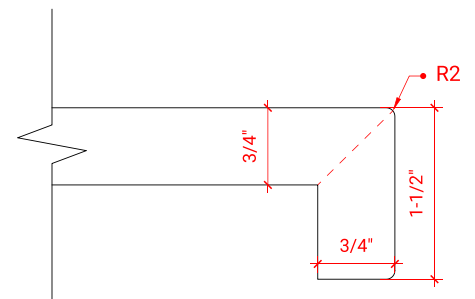

EDGE SIDE VIEW