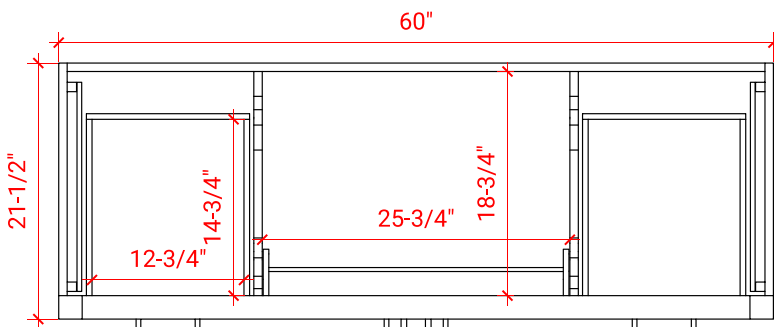

HEPBURN 60" SINGLE SINK BASE CABINET

ARIEL

T060S

BASE CABINET DIMENSIONS

60" W x 21.5" D x 34.5" H

FEATURES

- Solid wood frame & plywood panels
- Dovetail drawers and joints
- Soft closing doors & drawers

HARDWARE FINISHES

Brushed Nickel   Satin Brass   Matte Black   Polished Chrome

AVAILABLE COLORS

White   Grey   Midnight Blue

PLAN VIEW