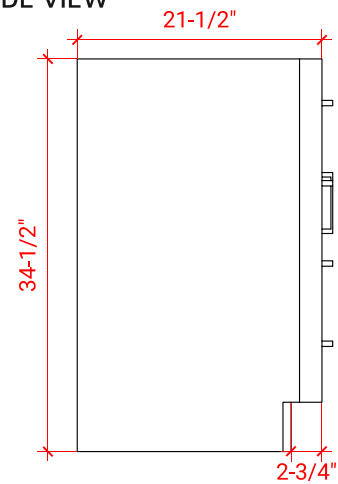

HEPBURN 60" SINGLE SINK BASE CABINET

ARIEL

T060S

BASE CABINET DIMENSIONS

60" W x 21.5" D x 34.5" H

FEATURES

- Solid wood frame & plywood panels
- Dovetail drawers and joints
- Soft closing doors & drawers

HARDWARE FINISHES

Brushed Nickel   Satin Brass   Matte Black   Polished Chrome

AVAILABLE COLORS

White   Grey   Midnight Blue

SIDE VIEW