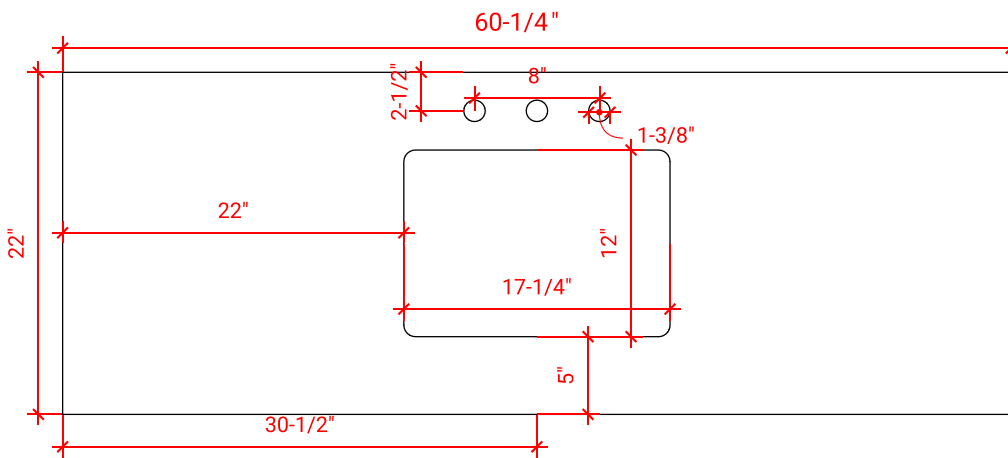

60" SINGLE RECTANGLE SINK COUNTERTOP WITH 1.5 IN. THICKNESS

ARIEL

OVERALL DIMENSIONS

60.25" W x 22" D x 1.5" H

COUNTERTOP OPTIONS

Carrara White Quartz
CQ-060S-REC-CT

FEATURES

- Solid countertop with mitered edges & seams
- Undermount white rectangular sink
- Pre-drilled for 8" widespread faucet

INCLUDED

- Countertop
- Matching Backsplash
- Rectangle Sink

COUNTERTOP PLAN VIEW