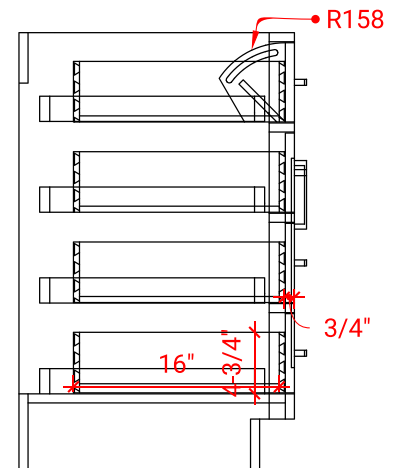

HEPBURN 60" SINGLE SINK BASE CABINET

ARIEL

T060S

BASE CABINET DIMENSIONS

60" W x 21.5" D x 34.5" H

FEATURES

- Solid wood frame & plywood panels
- Dovetail drawers and joints
- Soft closing doors & drawers

HARDWARE FINISHES

Brushed Nickel   Satin Brass   Matte Black   Polished Chrome

AVAILABLE COLORS

White   Grey   Midnight Blue

PLAN VIEW