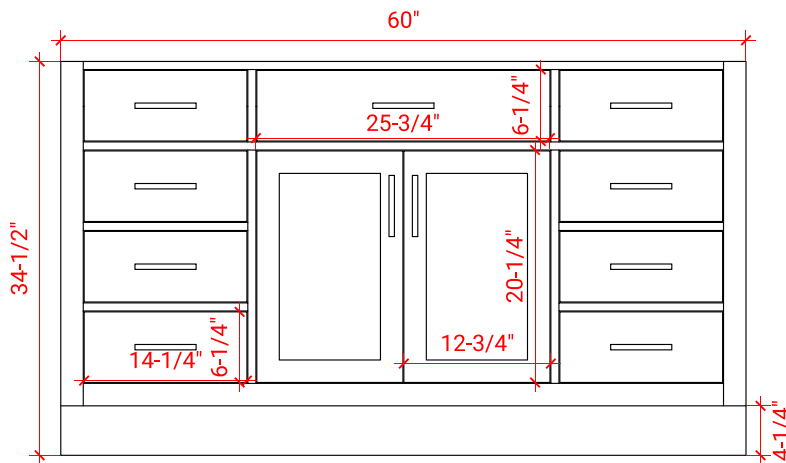

HEPBURN 60" SINGLE SINK BASE CABINET

ARIEL

T060S

BASE CABINET DIMENSIONS

60" W x 21.5" D x 34.5" H

FEATURES

- Solid wood frame & plywood panels
- Dovetail drawers and joints
- Soft closing doors & drawers

HARDWARE FINISHES

Brushed Nickel   Satin Brass   Matte Black   Polished Chrome

AVAILABLE COLORS

White   Grey   Midnight Blue

FRONT VIEW