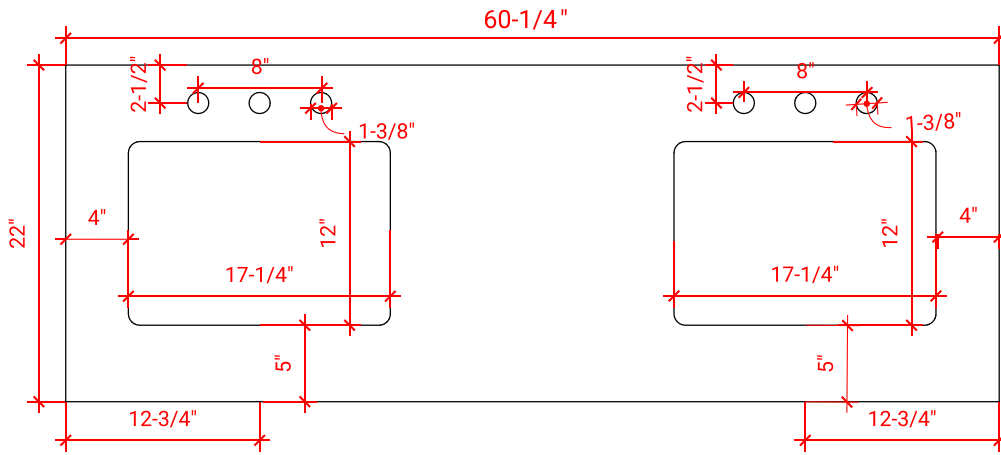

HEPBURN 60" DOUBLE SINK BASE CABINET

ARIEL

T060D

BASE CABINET DIMENSIONS

60" W x 21.5" D x 34.5" H

FEATURES

- Solid wood frame & plywood panels
- Dovetail drawers and joints
- Soft closing doors & drawers

HARDWARE FINISHES

OVERALL DIMENSIONS

60.25" W x 22" D x 1.5" H

COUNTERTOP OPTIONS

Carrara White Quartz
CQ-060D-REC-CT

FEATURES

- Solid countertop with mitered edges & seams
- Undermount white rectangular sink
- Pre-drilled for 8" widespread faucet

INCLUDED

- Countertop
- Matching Backsplash
- Rectangle Sinks

COUNTERTOP PLAN VIEW

EDGE SIDE VIEW

THREE DIMENSIONAL COUNTERTOP VIEW