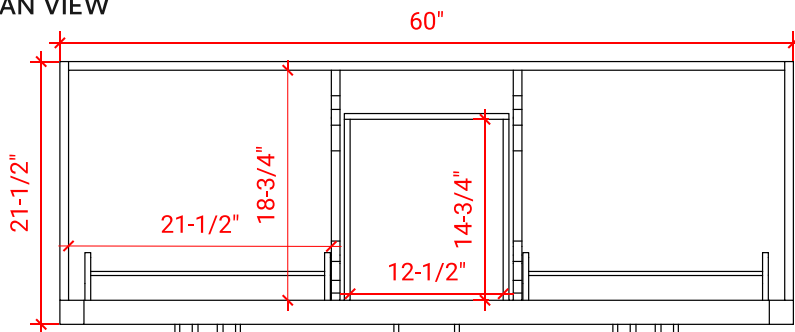

HEPBURN 60" DOUBLE SINK BASE CABINET

ARIEL

T060D

BASE CABINET DIMENSIONS

60" W x 21.5" D x 34.5" H

FEATURES

- Solid wood frame & plywood panels
- Dovetail drawers and joints
- Soft closing doors & drawers

HARDWARE FINISHES

Brushed Nickel Satin Brass Matte Black Polished Chrome

AVAILABLE COLORS

White Grey Midnight Blue

FRONT VIEW

SIDE VIEW

PLAN VIEW

60" DOUBLE RECTANGLE SINK COUNTERTOP WITH 1.5 IN. THICKNESS

ARIEL

OVERALL DIMENSIONS

60.25" W x 22" D x 1.5" H

COUNTERTOP OPTIONS

Carrara White Quartz
CQ-060D-REC-CT

FEATURES

- Solid countertop with mitered edges & seams
- Undermount white rectangular sink
- Pre-drilled for 8" widespread faucet

INCLUDED

- Countertop
- Matching Backsplash
- Rectangle Sinks

COUNTERTOP PLAN VIEW

EDGE SIDE VIEW

THREE DIMENSIONAL COUNTERTOP VIEW