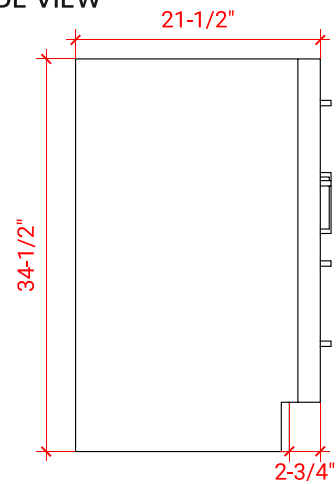

HEPBURN 60" DOUBLE SINK BASE CABINET

ARIEL

T060D

BASE CABINET DIMENSIONS

60" W x 21.5" D x 34.5" H

FEATURES

- Solid wood frame & plywood panels
- Dovetail drawers and joints
- Soft closing doors & drawers

HARDWARE FINISHES

Brushed Nickel Satin Brass Matte Black Polished Chrome

AVAILABLE COLORS

White Grey Midnight Blue

FRONT VIEW

SIDE VIEW

PLAN VIEW

60" DOUBLE RECTANGLE SINK COUNTERTOP WITH 1.5 IN. THICKNESS

ARIEL

OVERALL DIMENSIONS

60.25" W x 22" D x 1.5" H

COUNTERTOP OPTIONS

Carrara White Quartz
CQ-060D-REC-CT

FEATURES

- Solid countertop with mitered edges & seams
- Undermount white rectangular sink
- Pre-drilled for 8" widespread faucet

INCLUDED

- Countertop
- Matching Backsplash
- Rectangle Sinks

COUNTERTOP PLAN VIEW

EDGE SIDE VIEW

THREE DIMENSIONAL COUNTERTOP VIEW