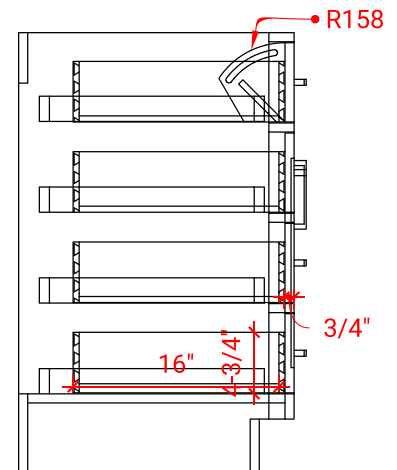

HEPBURN 60" DOUBLE SINK BASE CABINET

ARIEL

T060D

BASE CABINET DIMENSIONS

60" W x 21.5" D x 34.5" H

FEATURES

- Solid wood frame & plywood panels
- Dovetail drawers and joints
- Soft closing doors & drawers

HARDWARE FINISHES

Brushed Nickel Satin Brass Matte Black Polished Chrome

AVAILABLE COLORS

White Grey Midnight Blue

FRONT VIEW

SIDE VIEW

PLAN VIEW

60" DOUBLE RECTANGLE SINK COUNTERTOP WITH 1.5 IN. THICKNESS

ARIEL

OVERALL DIMENSIONS

60.25" W x 22" D x 1.5" H

COUNTERTOP OPTIONS

Carrara White Quartz
CQ-060D-REC-CT

FEATURES

- Solid countertop with mitered edges & seams
- Undermount white rectangular sink
- Pre-drilled for 8" widespread faucet

INCLUDED

- Countertop
- Matching Backsplash
- Rectangle Sinks

COUNTERTOP PLAN VIEW

EDGE SIDE VIEW

THREE DIMENSIONAL COUNTERTOP VIEW