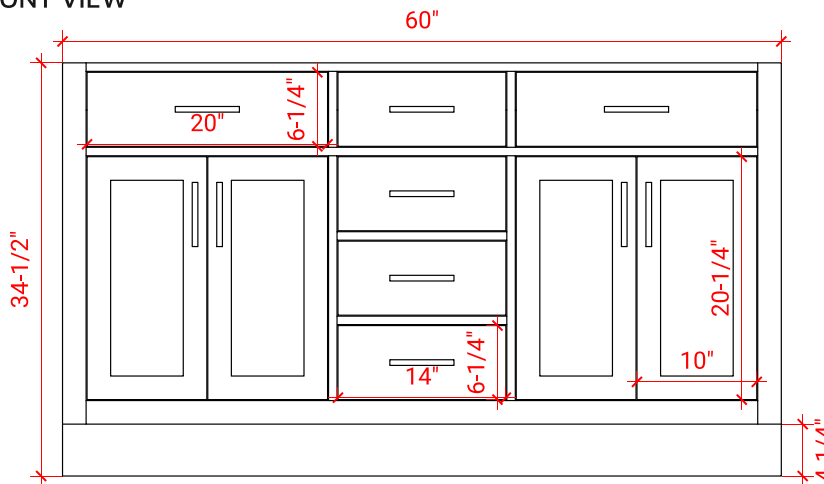

HEPBURN 60" DOUBLE SINK BASE CABINET

ARIEL

T060D

BASE CABINET DIMENSIONS

60" W x 21.5" D x 34.5" H

FEATURES

- Solid wood frame & plywood panels
- Dovetail drawers and joints
- Soft closing doors & drawers

HARDWARE FINISHES

Brushed Nickel Satin Brass Matte Black Polished Chrome

AVAILABLE COLORS

White Grey Midnight Blue

FRONT VIEW

SIDE VIEW

PLAN VIEW

60" DOUBLE RECTANGLE SINK COUNTERTOP WITH 1.5 IN. THICKNESS

ARIEL

OVERALL DIMENSIONS

60.25" W x 22" D x 1.5" H

COUNTERTOP OPTIONS

Carrara White Quartz
CQ-060D-REC-CT

FEATURES

- Solid countertop with mitered edges & seams
- Undermount white rectangular sink
- Pre-drilled for 8" widespread faucet

INCLUDED

- Countertop
- Matching Backsplash
- Rectangle Sinks

COUNTERTOP PLAN VIEW

EDGE SIDE VIEW

THREE DIMENSIONAL COUNTERTOP VIEW