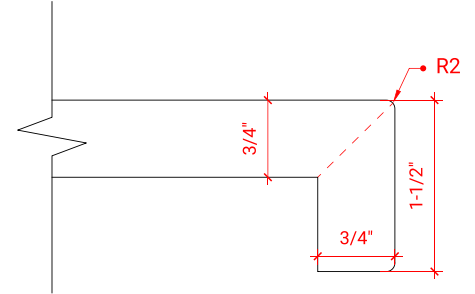

HEPBURN 60" DOUBLE SINK BASE CABINET

ARIEL

T060D

BASE CABINET DIMENSIONS

60" W x 21.5" D x 34.5" H

FEATURES

- Solid wood frame & plywood panels
- Dovetail drawers and joints
- Soft closing doors & drawers

HARDWARE FINISHES

OVERALL DIMENSIONS

60.25" W x 22" D x 1.5" H

COUNTERTOP OPTIONS

Carrara White Quartz
CQ-060D-REC-CT

FEATURES

- Solid countertop with mitered edges & seams
- Undermount white rectangular sink
- Pre-drilled for 8" widespread faucet

INCLUDED

- Countertop
- Matching Backsplash
- Rectangle Sinks

COUNTERTOP PLAN VIEW

EDGE SIDE VIEW

THREE DIMENSIONAL COUNTERTOP VIEW