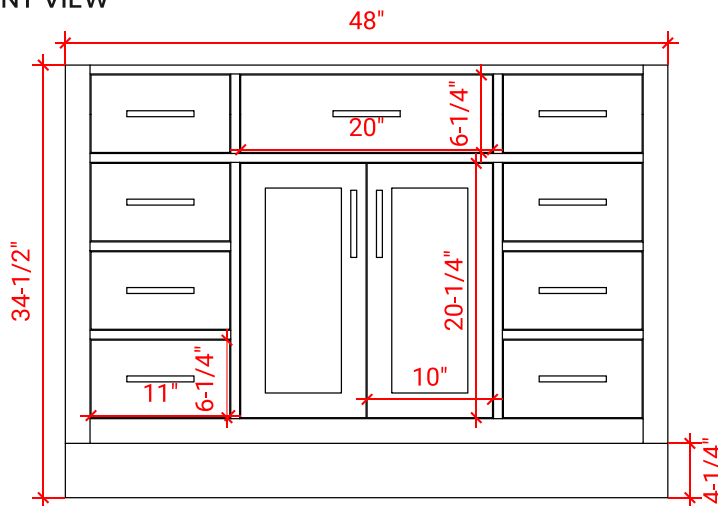

AVAILABLE COLORS

White   Grey   Midnight Blue

FRONT VIEW