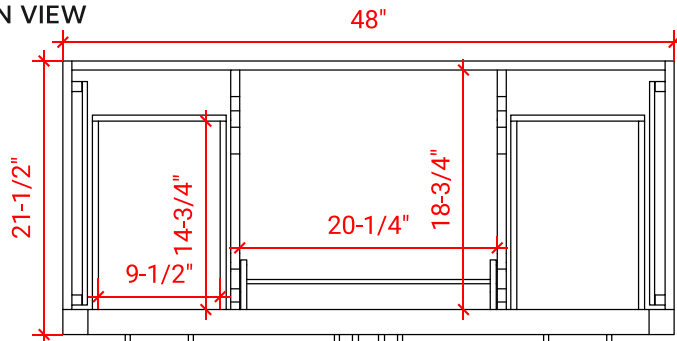

HEPBURN 48" SINGLE SINK BASE CABINET

ARIEL

T048S

BASE CABINET DIMENSIONS

48" W x 21.5" D x 34.5" H

FEATURES

- Solid wood frame & plywood panels
- Dovetail drawers and joints
- Soft closing doors & drawers

HARDWARE FINISHES

Brushed Nickel   Satin Brass   Matte Black   Polished Chrome

AVAILABLE COLORS

White   Grey   Midnight Blue

PLAN VIEW