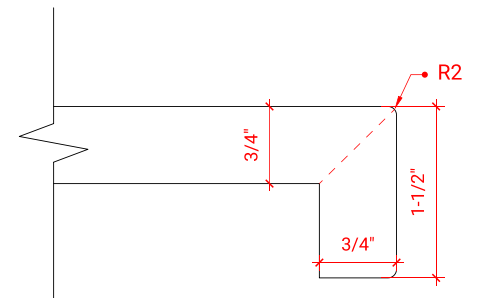

EDGE SIDE VIEW