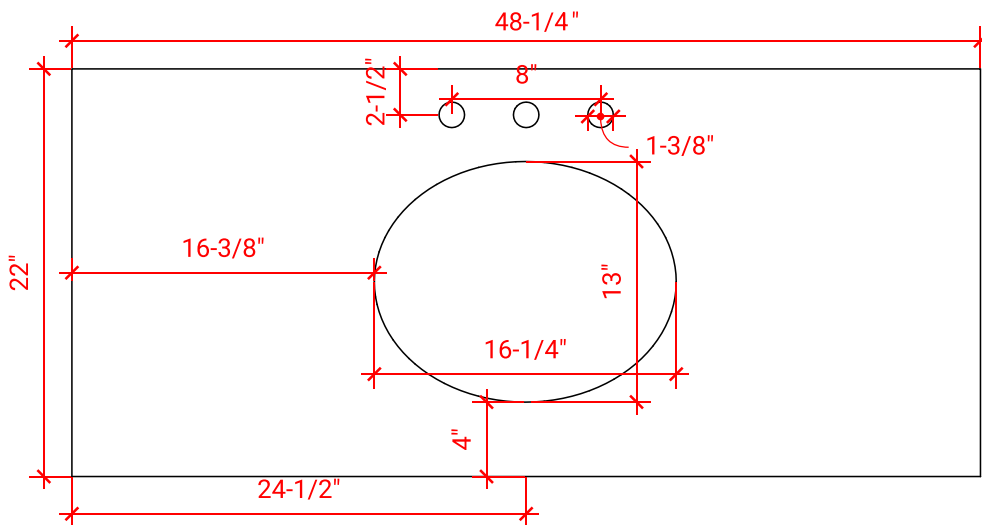

48" SINGLE OVAL SINK COUNTERTOP WITH 1.5 IN. THICKNESS

ARIEL

OVERALL DIMENSIONS

48.25" W x 22" D x 1.5" H

COUNTERTOP OPTIONS

Carrara White Quartz
CQ-048S-OVL-CT

FEATURES

- Solid countertop with mitered edges & seams
- Undermount white oval sink
- Pre-drilled for 8" widespread faucet

INCLUDED

- Countertop
- Matching Backsplash
- Oval Sink

COUNTERTOP PLAN VIEW