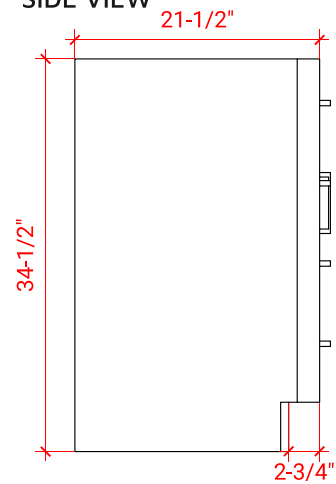

HEPBURN 48" SINGLE SINK BASE CABINET

ARIEL

T048S

BASE CABINET DIMENSIONS

48" W x 21.5" D x 34.5" H

FEATURES

- Solid wood frame & plywood panels
- Dovetail drawers and joints
- Soft closing doors & drawers

HARDWARE FINISHES

Brushed Nickel   Satin Brass   Matte Black   Polished Chrome

AVAILABLE COLORS

White   Grey   Midnight Blue

SIDE VIEW