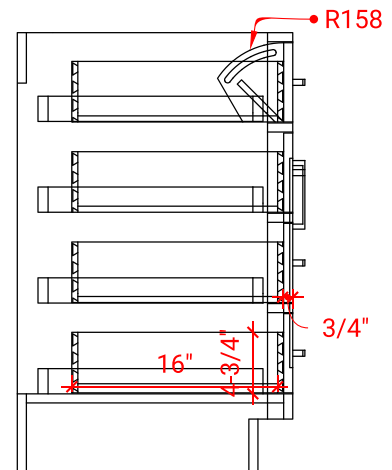

HEPBURN 48" SINGLE SINK BASE CABINET

ARIEL

T048S

BASE CABINET DIMENSIONS

48" W x 21.5" D x 34.5" H

FEATURES

- Solid wood frame & plywood panels
- Dovetail drawers and joints
- Soft closing doors & drawers

HARDWARE FINISHES

Brushed Nickel   Satin Brass   Matte Black   Polished Chrome

AVAILABLE COLORS

White   Grey   Midnight Blue

PLAN VIEW