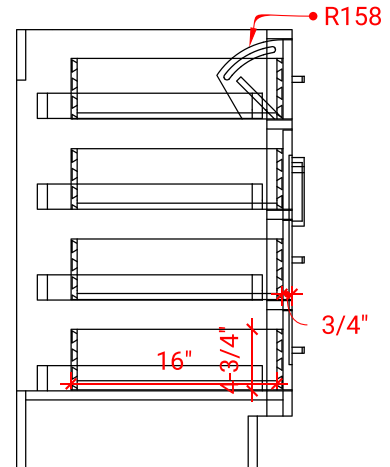

HEPBURN 42" SINGLE SINK BASE CABINET

ARIEL

T042S

BASE CABINET DIMENSIONS

42" W x 21.5" D x 34.5" H

FEATURES

- Solid wood frame & plywood panels
- Dovetail drawers and joints
- Soft closing doors & drawers

HARDWARE FINISHES

Brushed Nickel   Satin Brass   Matte Black   Polished Chrome

AVAILABLE COLORS

White   Grey   Midnight Blue

PLAN VIEW