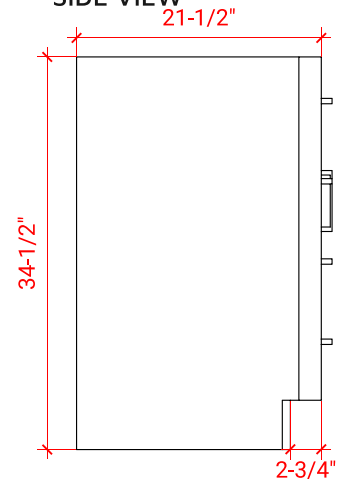

HEPBURN 42" SINGLE SINK BASE CABINET

ARIEL

T042S

BASE CABINET DIMENSIONS

42" W x 21.5" D x 34.5" H

FEATURES

- Solid wood frame & plywood panels
- Dovetail drawers and joints
- Soft closing doors & drawers

HARDWARE FINISHES

Brushed Nickel   Satin Brass   Matte Black   Polished Chrome

AVAILABLE COLORS

White   Grey   Midnight Blue

SIDE VIEW