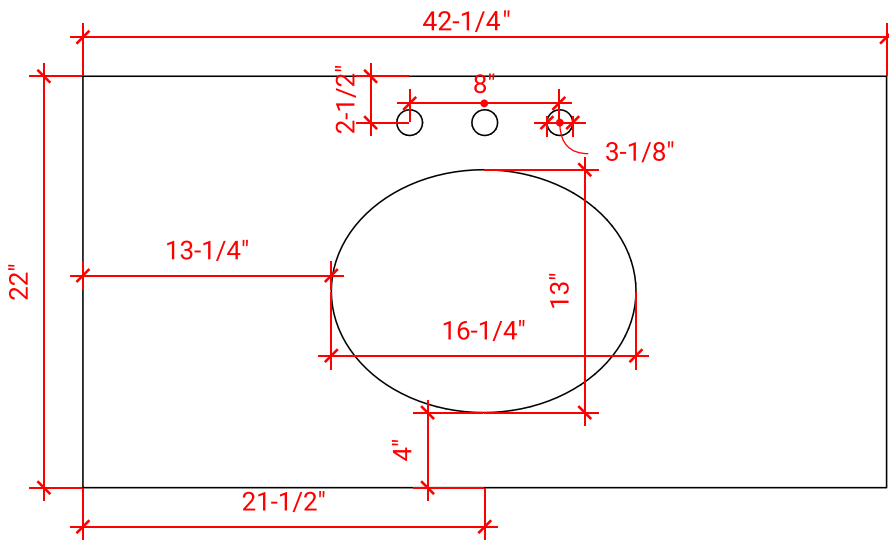

42" SINGLE OVAL SINK COUNTERTOP WITH 1.5 IN. THICKNESS

ARIEL

OVERALL DIMENSIONS

42.25" W x 22" D x 1.5" H

COUNTERTOP OPTIONS

Carrara White Quartz
CQ-042S-OVL-CT

FEATURES

- Solid countertop with mitered edges & seams
- Undermount white oval sink
- Pre-drilled for 8" widespread faucet

INCLUDED

- Countertop
- Matching Backsplash
- Oval Sink

COUNTERTOP PLAN VIEW