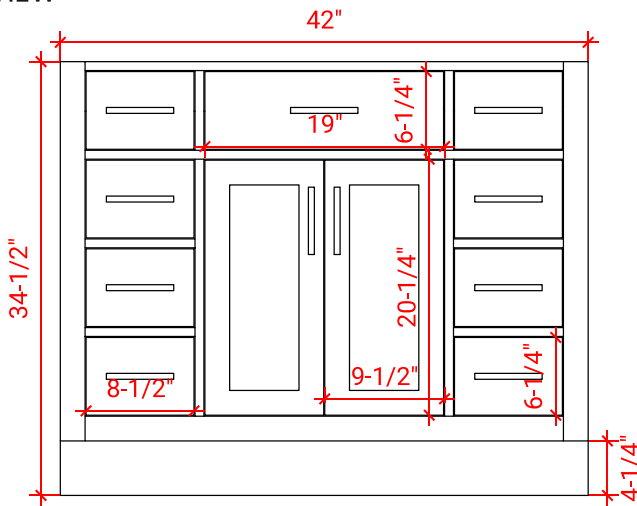

AVAILABLE COLORS

White   Grey   Midnight Blue

FRONT VIEW