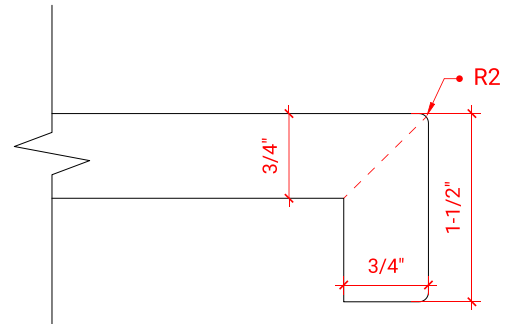

EDGE SIDE VIEW