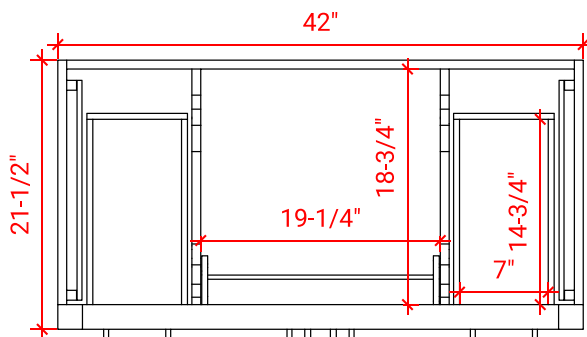

HEPBURN 42" SINGLE SINK BASE CABINET

ARIEL

T042S

BASE CABINET DIMENSIONS

42" W x 21.5" D x 34.5" H

FEATURES

- Solid wood frame & plywood panels
- Dovetail drawers and joints
- Soft closing doors & drawers

HARDWARE FINISHES

Brushed Nickel   Satin Brass   Matte Black   Polished Chrome

AVAILABLE COLORS

White   Grey   Midnight Blue

PLAN VIEW