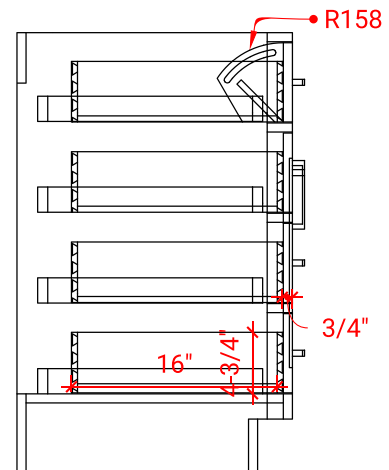

## BASE CABINET DIMENSIONS

36" W x 21.5" D x 34.5" H

# 36" LEFT RECTANGLE SINK COUNTERTOP WITH 1.5 IN. THICKNESS

## OVERALL DIMENSIONS

36.25" W x 22" D x 1.5" H