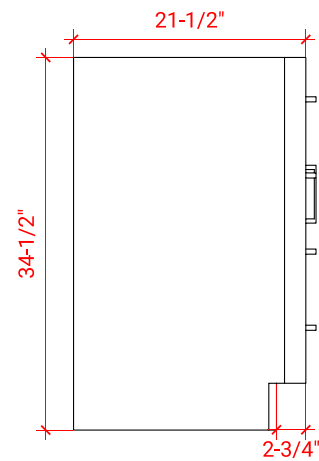

HEPBURN 36" LEFT OFFSET CABINET

ARIEL

T036S-L

BASE CABINET DIMENSIONS

36" W x 21.5" D x 34.5" H

FEATURES

- Solid wood frame & plywood panels
- Dovetail drawers and joints
- Soft closing doors & drawers

HARDWARE FINISHES

Brushed Nickel   Satin Brass   Matte Black   Polished Chrome

AVAILABLE COLORS

White   Grey   Midnight Blue

SIDE VIEW