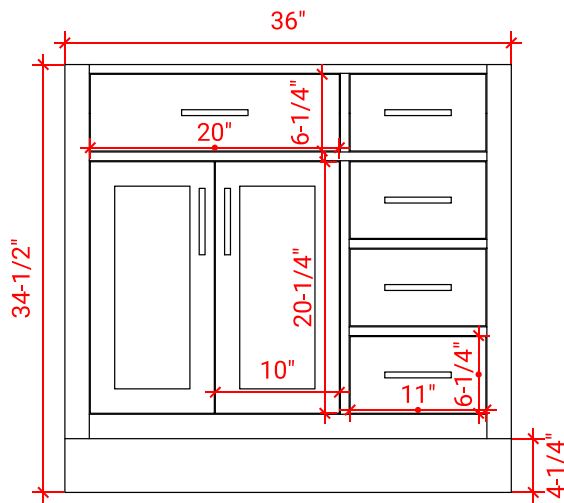

AVAILABLE COLORS

White   Grey   Midnight Blue

FRONT VIEW