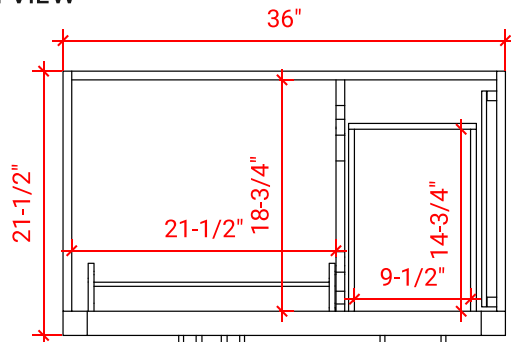

HEPBURN 36" LEFT OFFSET CABINET

ARIEL

T036S-L

BASE CABINET DIMENSIONS

36" W x 21.5" D x 34.5" H

FEATURES

- Solid wood frame & plywood panels
- Dovetail drawers and joints
- Soft closing doors & drawers

HARDWARE FINISHES

Brushed Nickel   Satin Brass   Matte Black   Polished Chrome

AVAILABLE COLORS

White   Grey   Midnight Blue

PLAN VIEW