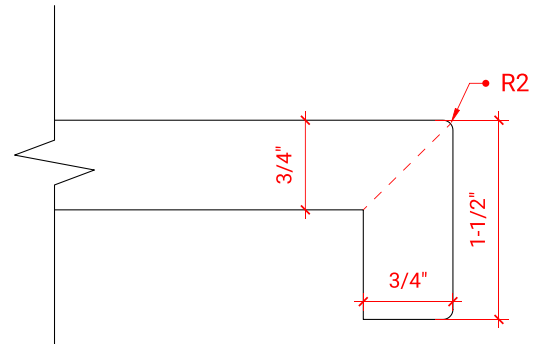

EDGE SIDE VIEW