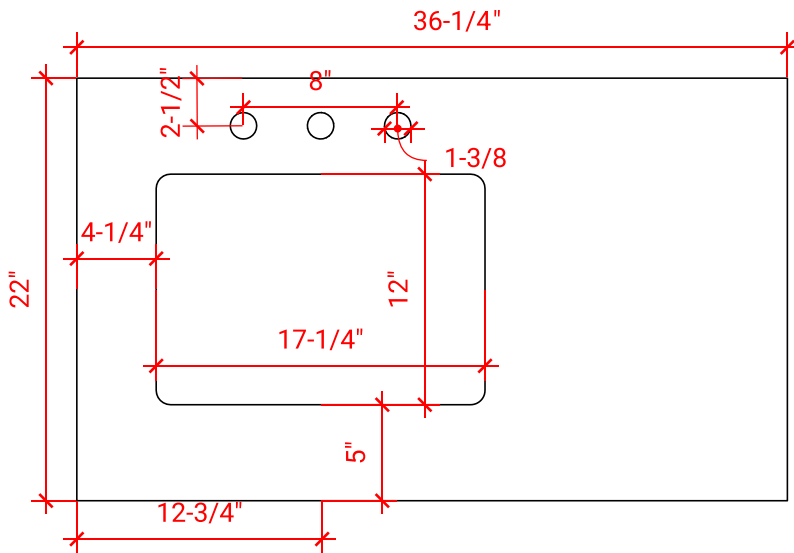

36" LEFT RECTANGLE SINK COUNTERTOP WITH 1.5 IN. THICKNESS

ARIEL

OVERALL DIMENSIONS

36.25" W x 22" D x 1.5" H

COUNTERTOP OPTIONS

Carrara White Quartz
CQ-036S-L-REC-CT

FEATURES

- Solid countertop with mitered edges & seams
- Undermount white rectangular sink
- Pre-drilled for 8" widespread faucet

INCLUDED

- Countertop
- Matching Backsplash
- Rectangle Sink

COUNTERTOP PLAN VIEW