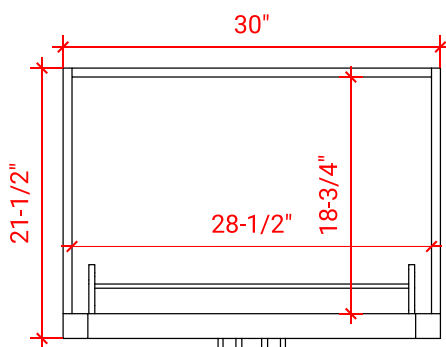

HEPBURN 30" SINGLE SINK BASE CABINET

ARIEL

T030S

BASE CABINET DIMENSIONS

30" W x 21.5" D x 34.5" H

FEATURES

- Solid wood frame & plywood panels
- Dovetail drawers and joints
- Soft closing doors & drawers

HARDWARE FINISHES

Brushed Nickel Satin Brass Matte Black Polished Chrome

AVAILABLE COLORS

White Grey Midnight Blue

FRONT VIEW

SIDE VIEW

PLAN VIEW

30" SINGLE OVAL SINK COUNTERTOP WITH 1.5 IN. THICKNESS

ARIEL

OVERALL DIMENSIONS

30.25" W x 22" D x 1.5" H

COUNTERTOP OPTIONS

Carrara White Quartz
CQ-030S-OVL-CT

FEATURES

- Solid countertop with mitered edges & seams
- Undermount white oval sink
- Pre-drilled for 8" widespread faucet

INCLUDED

- Countertop
- Matching Backsplash
- Oval Sink

COUNTERTOP PLAN VIEW

EDGE SIDE VIEW

THREE DIMENSIONAL COUNTERTOP VIEW