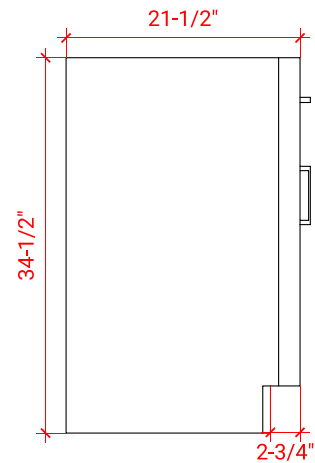

HEPBURN 30" SINGLE SINK BASE CABINET

ARIEL

T030S

BASE CABINET DIMENSIONS

30" W x 21.5" D x 34.5" H

FEATURES

- Solid wood frame & plywood panels
- Dovetail drawers and joints
- Soft closing doors & drawers

HARDWARE FINISHES

Brushed Nickel Satin Brass Matte Black Polished Chrome

AVAILABLE COLORS

White Grey Midnight Blue

FRONT VIEW

SIDE VIEW

PLAN VIEW

30" SINGLE OVAL SINK COUNTERTOP WITH 1.5 IN. THICKNESS

ARIEL

OVERALL DIMENSIONS

30.25" W x 22" D x 1.5" H

COUNTERTOP OPTIONS

Carrara White Quartz
CQ-030S-OVL-CT

FEATURES

- Solid countertop with mitered edges & seams
- Undermount white oval sink
- Pre-drilled for 8" widespread faucet

INCLUDED

- Countertop
- Matching Backsplash
- Oval Sink

COUNTERTOP PLAN VIEW

EDGE SIDE VIEW

THREE DIMENSIONAL COUNTERTOP VIEW