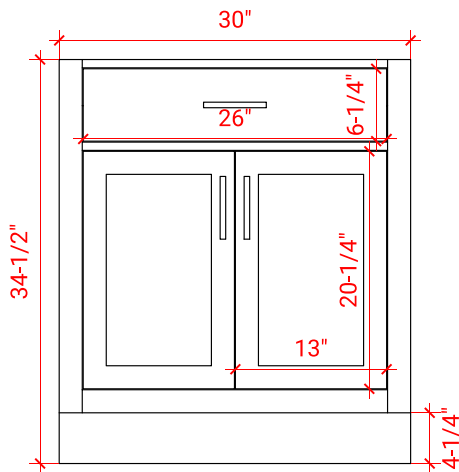

HEPBURN 30" SINGLE SINK BASE CABINET

ARIEL

T030S

BASE CABINET DIMENSIONS

30" W x 21.5" D x 34.5" H

FEATURES

- Solid wood frame & plywood panels
- Dovetail drawers and joints
- Soft closing doors & drawers

HARDWARE FINISHES

Brushed Nickel Satin Brass Matte Black Polished Chrome

AVAILABLE COLORS

White Grey Midnight Blue

FRONT VIEW

SIDE VIEW

PLAN VIEW

30" SINGLE OVAL SINK COUNTERTOP WITH 1.5 IN. THICKNESS

ARIEL

OVERALL DIMENSIONS

30.25" W x 22" D x 1.5" H

COUNTERTOP OPTIONS

Carrara White Quartz
CQ-030S-OVL-CT

FEATURES

- Solid countertop with mitered edges & seams
- Undermount white oval sink
- Pre-drilled for 8" widespread faucet

INCLUDED

- Countertop
- Matching Backsplash
- Oval Sink

COUNTERTOP PLAN VIEW

EDGE SIDE VIEW

THREE DIMENSIONAL COUNTERTOP VIEW