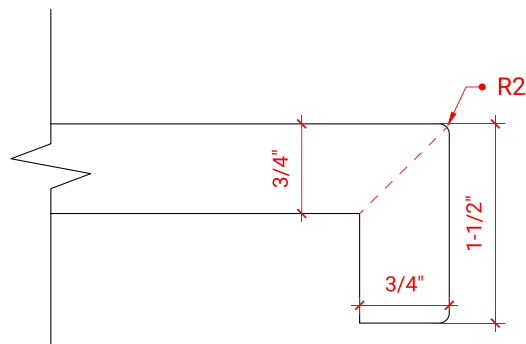

HEPBURN 30" SINGLE SINK BASE CABINET

ARIEL

T030S

BASE CABINET DIMENSIONS

30" W x 21.5" D x 34.5" H

FEATURES

- Solid wood frame & plywood panels
- Dovetail drawers and joints
- Soft closing doors & drawers

HARDWARE FINISHES

OVERALL DIMENSIONS

30.25" W x 22" D x 1.5" H

COUNTERTOP OPTIONS

Carrara White Quartz
CQ-030S-OVL-CT

FEATURES

- Solid countertop with mitered edges & seams
- Undermount white oval sink
- Pre-drilled for 8" widespread faucet

INCLUDED

- Countertop
- Matching Backsplash
- Oval Sink

COUNTERTOP PLAN VIEW

EDGE SIDE VIEW

THREE DIMENSIONAL COUNTERTOP VIEW