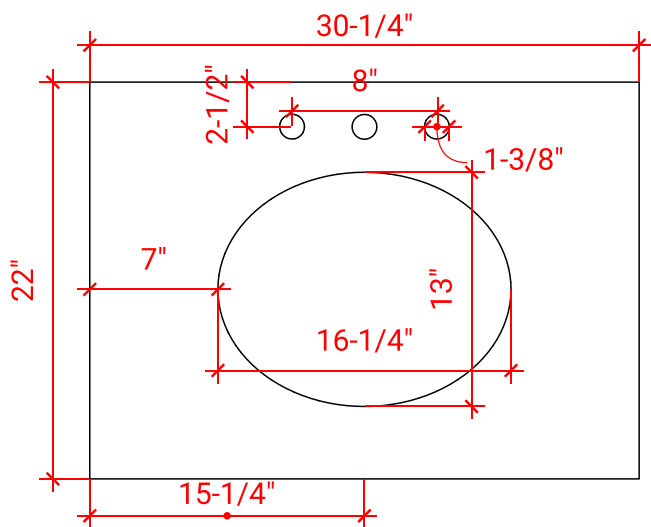

HEPBURN 30" SINGLE SINK BASE CABINET

ARIEL

T030S

BASE CABINET DIMENSIONS

30" W x 21.5" D x 34.5" H

FEATURES

- Solid wood frame & plywood panels
- Dovetail drawers and joints
- Soft closing doors & drawers

HARDWARE FINISHES

OVERALL DIMENSIONS

30.25" W x 22" D x 1.5" H

COUNTERTOP OPTIONS

Carrara White Quartz
CQ-030S-OVL-CT

FEATURES

- Solid countertop with mitered edges & seams
- Undermount white oval sink
- Pre-drilled for 8" widespread faucet

INCLUDED

- Countertop
- Matching Backsplash
- Oval Sink

COUNTERTOP PLAN VIEW

EDGE SIDE VIEW

THREE DIMENSIONAL COUNTERTOP VIEW