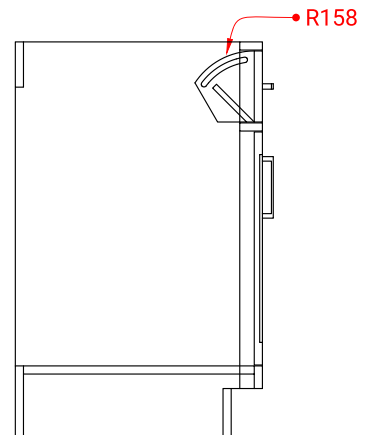

HEPBURN 30" SINGLE SINK BASE CABINET

ARIEL

T030S

BASE CABINET DIMENSIONS

30" W x 21.5" D x 34.5" H

FEATURES

- Solid wood frame & plywood panels
- Dovetail drawers and joints
- Soft closing doors & drawers

HARDWARE FINISHES

Brushed Nickel Satin Brass Matte Black Polished Chrome

AVAILABLE COLORS

White Grey Midnight Blue

FRONT VIEW

SIDE VIEW

PLAN VIEW

30" SINGLE OVAL SINK COUNTERTOP WITH 1.5 IN. THICKNESS

ARIEL

OVERALL DIMENSIONS

30.25" W x 22" D x 1.5" H

COUNTERTOP OPTIONS

Carrara White Quartz
CQ-030S-OVL-CT

FEATURES

- Solid countertop with mitered edges & seams
- Undermount white oval sink
- Pre-drilled for 8" widespread faucet

INCLUDED

- Countertop
- Matching Backsplash
- Oval Sink

COUNTERTOP PLAN VIEW

EDGE SIDE VIEW

THREE DIMENSIONAL COUNTERTOP VIEW