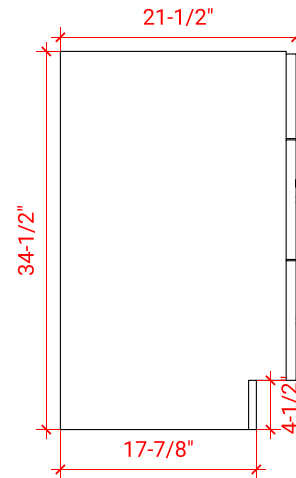

HAMLET 43" CENTER SINK CABINET

ARIEL

FO43S

BASE CABINET DIMENSIONS

42" W x 21.5" D x 34.5" H

FEATURES

- Solid wood frame & plywood panels
- Dovetail drawers and joints
- Soft closing doors & drawers

HARDWARE FINISHES

AVAILABLE COLORS

FRONT VIEW

SIDE VIEW

PLAN VIEW