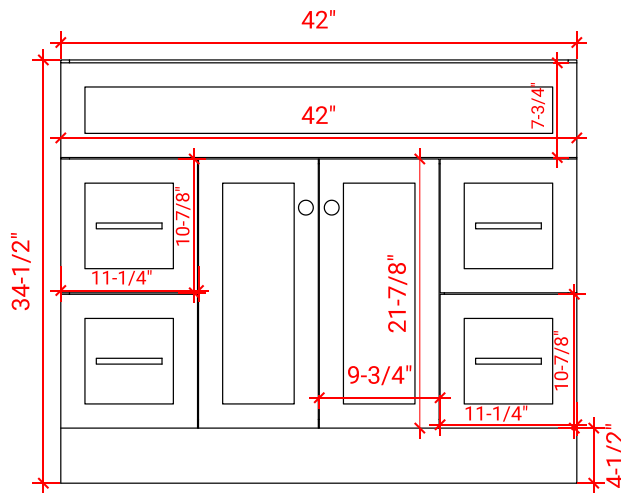

HAMLET 43" CENTER SINK CABINET

ARIEL

FO43S

BASE CABINET DIMENSIONS

42" W x 21.5" D x 34.5" H

FEATURES

- Solid wood frame & plywood panels
- Dovetail drawers and joints
- Soft closing doors & drawers

HARDWARE FINISHES

AVAILABLE COLORS

FRONT VIEW

SIDE VIEW

PLAN VIEW