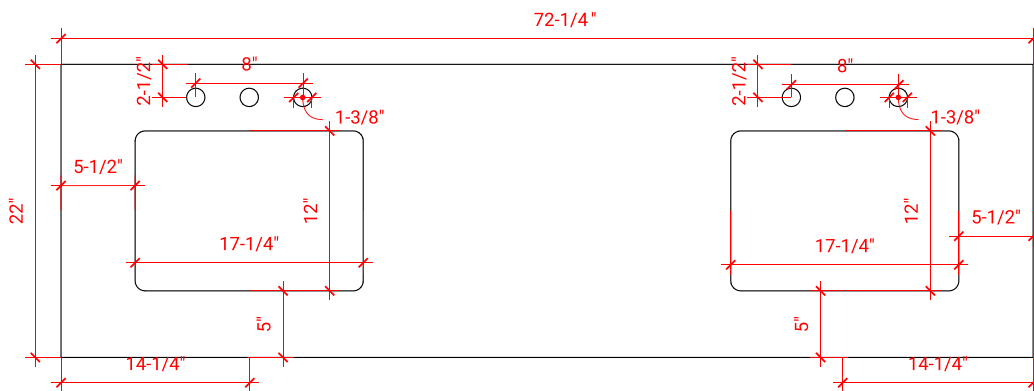

CAMBRIDGE 72" DOUBLE SINK BASE CABINET

ARIEL

A073D

BASE CABINET DIMENSIONS

72" W x 21.5" D x 34.5" H

FEATURES

- Solid wood frame & plywood panels
- Dovetail drawers and joints
- Soft closing doors & drawers

ARIEL

OVERALL DIMENSIONS

72.25" W x 22" D x 1.5" H

COUNTERTOP OPTIONS

Carrara White Quartz
CQ-072D-REC-CT

FEATURES

- Solid countertop with mitered edges & seams
- Undermount white rectangular sink
- Pre-drilled for 8" widespread faucet

INCLUDED

- Countertop
- Matching Backsplash
- Rectangle Sinks

COUNTERTOP PLAN VIEW

EDGE SIDE VIEW

THREE DIMENSIONAL COUNTERTOP VIEW