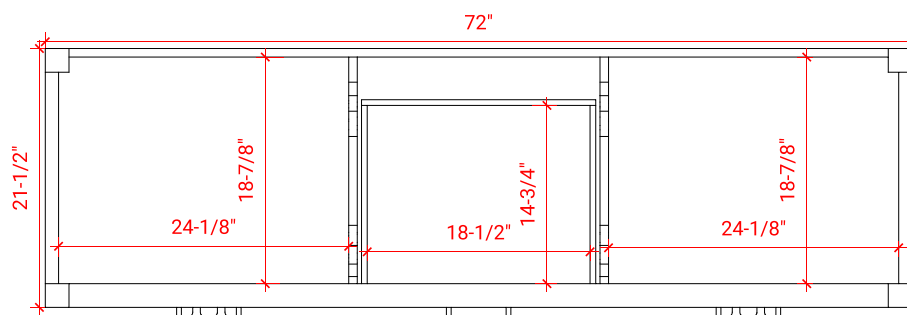

CAMBRIDGE 72" DOUBLE SINK BASE CABINET

ARIEL

A073D

BASE CABINET DIMENSIONS

72" W x 21.5" D x 34.5" H

FEATURES

- Solid wood frame & plywood panels
- Dovetail drawers and joints
- Soft closing doors & drawers

HARDWARE FINISHES

Brushed Nickel Satin Brass Matte Black Polished Chrome

AVAILABLE COLORS

White Grey Midnight Blue Espresso

FRONT VIEW

SIDE VIEW

PLAN VIEW

72" DOUBLE RECTANGLE SINK COUNTERTOP WITH 1.5 IN. THICKNESS

ARIEL

OVERALL DIMENSIONS

72.25" W x 22" D x 1.5" H

COUNTERTOP OPTIONS

Carrara White Quartz
CQ-072D-REC-CT

FEATURES

- Solid countertop with mitered edges & seams
- Undermount white rectangular sink
- Pre-drilled for 8" widespread faucet

INCLUDED

- Countertop
- Matching Backsplash
- Rectangle Sinks

COUNTERTOP PLAN VIEW

EDGE SIDE VIEW

THREE DIMENSIONAL COUNTERTOP VIEW