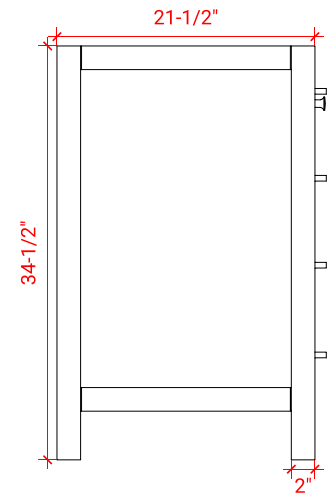

CAMBRIDGE 72" DOUBLE SINK BASE CABINET

ARIEL

A073D

BASE CABINET DIMENSIONS

72" W x 21.5" D x 34.5" H

FEATURES

- Solid wood frame & plywood panels
- Dovetail drawers and joints
- Soft closing doors & drawers

HARDWARE FINISHES

Brushed Nickel Satin Brass Matte Black Polished Chrome

AVAILABLE COLORS

White Grey Midnight Blue Espresso

FRONT VIEW

SIDE VIEW

PLAN VIEW

72" DOUBLE RECTANGLE SINK COUNTERTOP WITH 1.5 IN. THICKNESS

ARIEL

OVERALL DIMENSIONS

72.25" W x 22" D x 1.5" H

COUNTERTOP OPTIONS

Carrara White Quartz
CQ-072D-REC-CT

FEATURES

- Solid countertop with mitered edges & seams
- Undermount white rectangular sink
- Pre-drilled for 8" widespread faucet

INCLUDED

- Countertop
- Matching Backsplash
- Rectangle Sinks

COUNTERTOP PLAN VIEW

EDGE SIDE VIEW

THREE DIMENSIONAL COUNTERTOP VIEW