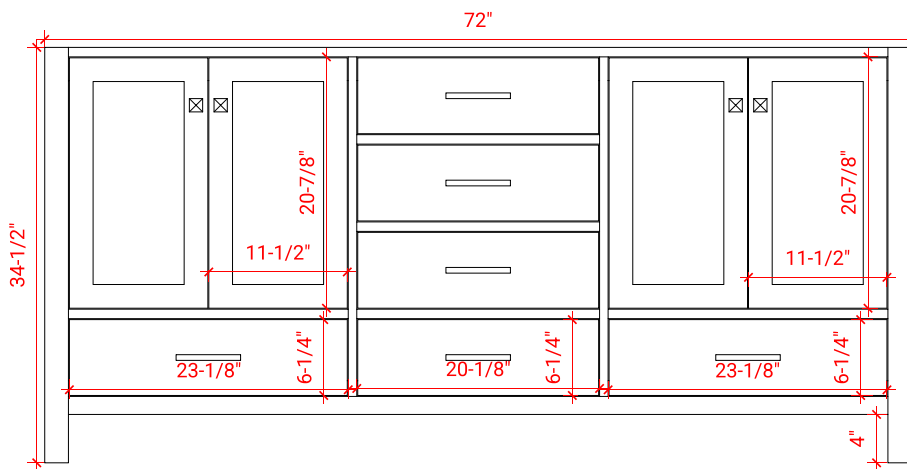

CAMBRIDGE 72" DOUBLE SINK BASE CABINET

ARIEL

A073D

BASE CABINET DIMENSIONS

72" W x 21.5" D x 34.5" H

FEATURES

- Solid wood frame & plywood panels
- Dovetail drawers and joints
- Soft closing doors & drawers

HARDWARE FINISHES

Brushed Nickel Satin Brass Matte Black Polished Chrome

AVAILABLE COLORS

White Grey Midnight Blue Espresso

FRONT VIEW

SIDE VIEW

PLAN VIEW

72" DOUBLE RECTANGLE SINK COUNTERTOP WITH 1.5 IN. THICKNESS

ARIEL

OVERALL DIMENSIONS

72.25" W x 22" D x 1.5" H

COUNTERTOP OPTIONS

Carrara White Quartz
CQ-072D-REC-CT

FEATURES

- Solid countertop with mitered edges & seams
- Undermount white rectangular sink
- Pre-drilled for 8" widespread faucet

INCLUDED

- Countertop
- Matching Backsplash
- Rectangle Sinks

COUNTERTOP PLAN VIEW

EDGE SIDE VIEW

THREE DIMENSIONAL COUNTERTOP VIEW