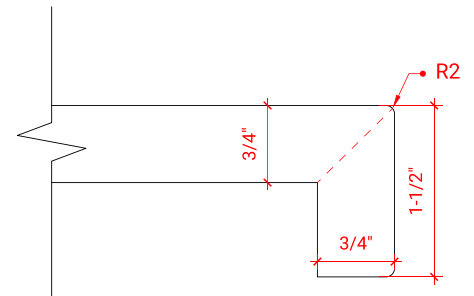

CAMBRIDGE 72" DOUBLE SINK BASE CABINET

ARIEL

A073D

BASE CABINET DIMENSIONS

72" W x 21.5" D x 34.5" H

FEATURES

- Solid wood frame & plywood panels
- Dovetail drawers and joints
- Soft closing doors & drawers

ARIEL

OVERALL DIMENSIONS

72.25" W x 22" D x 1.5" H

COUNTERTOP OPTIONS

Carrara White Quartz
CQ-072D-REC-CT

FEATURES

- Solid countertop with mitered edges & seams
- Undermount white rectangular sink
- Pre-drilled for 8" widespread faucet

INCLUDED

- Countertop
- Matching Backsplash
- Rectangle Sinks

COUNTERTOP PLAN VIEW

EDGE SIDE VIEW

THREE DIMENSIONAL COUNTERTOP VIEW