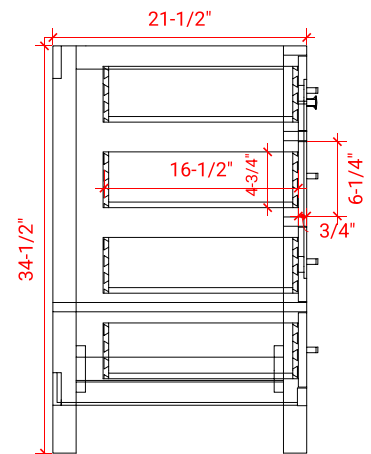

CAMBRIDGE 72" DOUBLE SINK BASE CABINET

ARIEL

A073D

BASE CABINET DIMENSIONS

72" W x 21.5" D x 34.5" H

FEATURES

- Solid wood frame & plywood panels
- Dovetail drawers and joints
- Soft closing doors & drawers

HARDWARE FINISHES

Brushed Nickel Satin Brass Matte Black Polished Chrome

AVAILABLE COLORS

White Grey Midnight Blue Espresso

FRONT VIEW

SIDE VIEW

PLAN VIEW

72" DOUBLE RECTANGLE SINK COUNTERTOP WITH 1.5 IN. THICKNESS

ARIEL

OVERALL DIMENSIONS

72.25" W x 22" D x 1.5" H

COUNTERTOP OPTIONS

Carrara White Quartz
CQ-072D-REC-CT

FEATURES

- Solid countertop with mitered edges & seams
- Undermount white rectangular sink
- Pre-drilled for 8" widespread faucet

INCLUDED

- Countertop
- Matching Backsplash
- Rectangle Sinks

COUNTERTOP PLAN VIEW

EDGE SIDE VIEW

THREE DIMENSIONAL COUNTERTOP VIEW