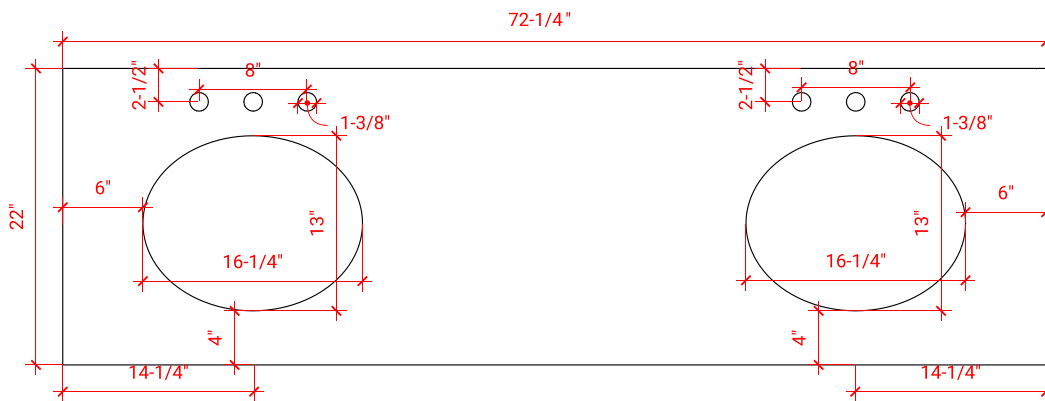

CAMBRIDGE 72" DOUBLE SINK BASE CABINET

ARIEL

A073D

BASE CABINET DIMENSIONS

72" W x 21.5" D x 34.5" H

FEATURES

- Solid wood frame & plywood panels
- Dovetail drawers and joints
- Soft closing doors & drawers

ARIEL

OVERALL DIMENSIONS

72.25" W x 22" D x 1.5" H

COUNTERTOP OPTIONS

Carrara White Quartz
CQ-072D-OVL-CT

FEATURES

- Solid countertop with mitered edges & seams
- Undermount white oval sink
- Pre-drilled for 8" widespread faucet

INCLUDED

- Countertop
- Matching Backsplash
- Oval Sinks

COUNTERTOP PLAN VIEW

EDGE SIDE VIEW

THREE DIMENSIONAL COUNTERTOP VIEW