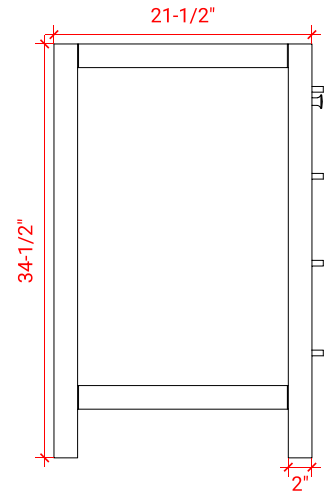

CAMBRIDGE 72" DOUBLE SINK BASE CABINET

ARIEL

A073D

BASE CABINET DIMENSIONS

72" W x 21.5" D x 34.5" H

FEATURES

- Solid wood frame & plywood panels
- Dovetail drawers and joints
- Soft closing doors & drawers

HARDWARE FINISHES

Brushed Nickel Satin Brass Matte Black Polished Chrome

AVAILABLE COLORS

White Grey Midnight Blue Espresso

FRONT VIEW

SIDE VIEW

PLAN VIEW

72" DOUBLE OVAL SINK COUNTERTOP WITH 1.5 IN. THICKNESS

ARIEL

OVERALL DIMENSIONS

72.25" W x 22" D x 1.5" H

COUNTERTOP OPTIONS

Carrara White Quartz
CQ-072D-OVL-CT

FEATURES

- Solid countertop with mitered edges & seams
- Undermount white oval sink
- Pre-drilled for 8" widespread faucet

INCLUDED

- Countertop
- Matching Backsplash
- Oval Sinks

COUNTERTOP PLAN VIEW

EDGE SIDE VIEW

THREE DIMENSIONAL COUNTERTOP VIEW