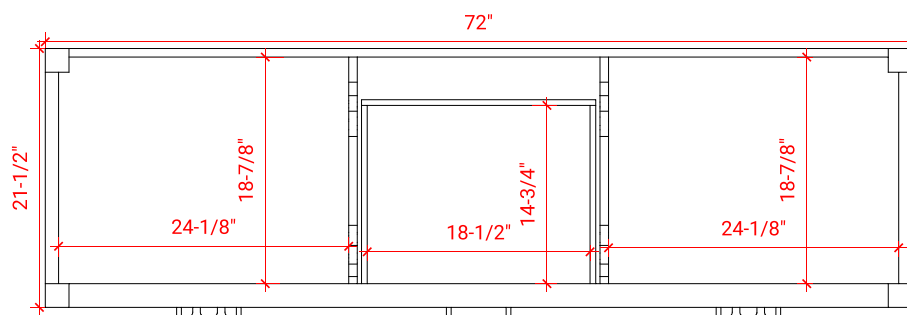

CAMBRIDGE 72" DOUBLE SINK BASE CABINET

ARIEL

A073D

BASE CABINET DIMENSIONS

72" W x 21.5" D x 34.5" H

FEATURES

- Solid wood frame & plywood panels
- Dovetail drawers and joints
- Soft closing doors & drawers

HARDWARE FINISHES

Brushed Nickel   Satin Brass   Matte Black   Polished Chrome

AVAILABLE COLORS

White   Grey   Midnight Blue   Espresso

PLAN VIEW