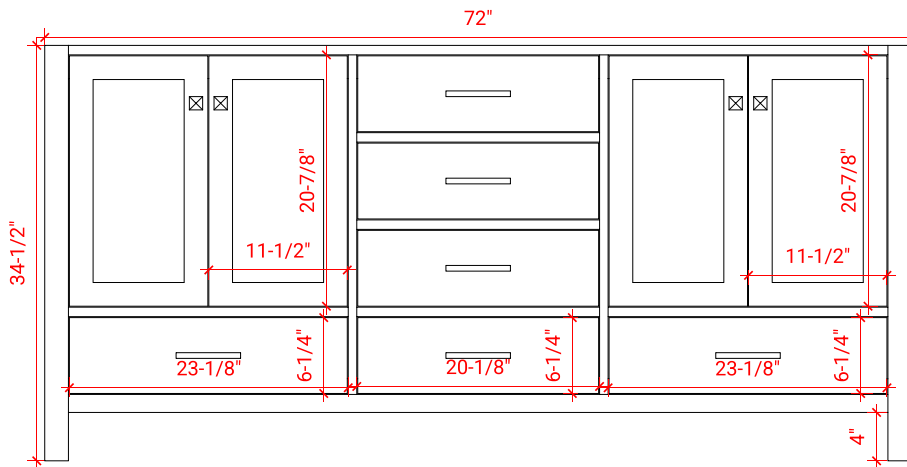

CAMBRIDGE 72" DOUBLE SINK BASE CABINET

ARIEL

A073D

BASE CABINET DIMENSIONS

72" W x 21.5" D x 34.5" H

FEATURES

- Solid wood frame & plywood panels
- Dovetail drawers and joints
- Soft closing doors & drawers

HARDWARE FINISHES

Brushed Nickel Satin Brass Matte Black Polished Chrome

AVAILABLE COLORS

White Grey Midnight Blue Espresso

FRONT VIEW

SIDE VIEW

PLAN VIEW

72" DOUBLE OVAL SINK COUNTERTOP WITH 1.5 IN. THICKNESS

ARIEL

OVERALL DIMENSIONS

72.25" W x 22" D x 1.5" H

COUNTERTOP OPTIONS

Carrara White Quartz
CQ-072D-OVL-CT

FEATURES

- Solid countertop with mitered edges & seams
- Undermount white oval sink
- Pre-drilled for 8" widespread faucet

INCLUDED

- Countertop
- Matching Backsplash
- Oval Sinks

COUNTERTOP PLAN VIEW

EDGE SIDE VIEW

THREE DIMENSIONAL COUNTERTOP VIEW