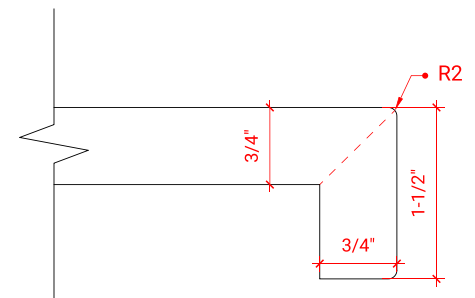

CAMBRIDGE 72" DOUBLE SINK BASE CABINET

ARIEL

A073D

BASE CABINET DIMENSIONS

72" W x 21.5" D x 34.5" H

FEATURES

- Solid wood frame & plywood panels
- Dovetail drawers and joints
- Soft closing doors & drawers

ARIEL

OVERALL DIMENSIONS

72.25" W x 22" D x 1.5" H

COUNTERTOP OPTIONS

Carrara White Quartz
CQ-072D-OVL-CT

FEATURES

- Solid countertop with mitered edges & seams
- Undermount white oval sink
- Pre-drilled for 8" widespread faucet

INCLUDED

- Countertop
- Matching Backsplash
- Oval Sinks

COUNTERTOP PLAN VIEW

EDGE SIDE VIEW

THREE DIMENSIONAL COUNTERTOP VIEW