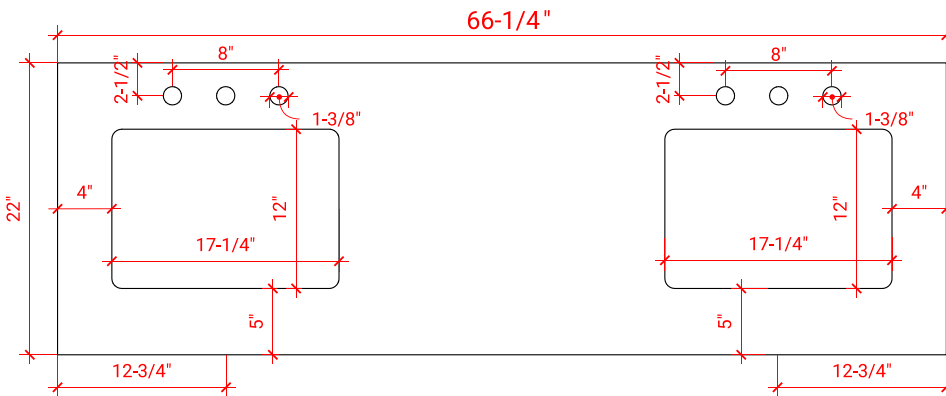

CAMBRIDGE 66" DOUBLE SINK BASE CABINET

ARIEL

A066D

BASE CABINET DIMENSIONS

66" W x 21.5" D x 34.5" H

FEATURES

- Solid wood frame & plywood panels
- Dovetail drawers and joints
- Soft closing doors & drawers

ARIEL

OVERALL DIMENSIONS

66.25" W x 22" D x 1.5" H

COUNTERTOP OPTIONS

Carrara White Quartz
CQ-066D-REC-CT

FEATURES

- Solid countertop with mitered edges & seams
- Undermount white rectangular sink
- Pre-drilled for 8" widespread faucet

INCLUDED

- Countertop
- Matching Backsplash
- Rectangle Sinks

COUNTERTOP PLAN VIEW

EDGE SIDE VIEW

THREE DIMENSIONAL COUNTERTOP VIEW