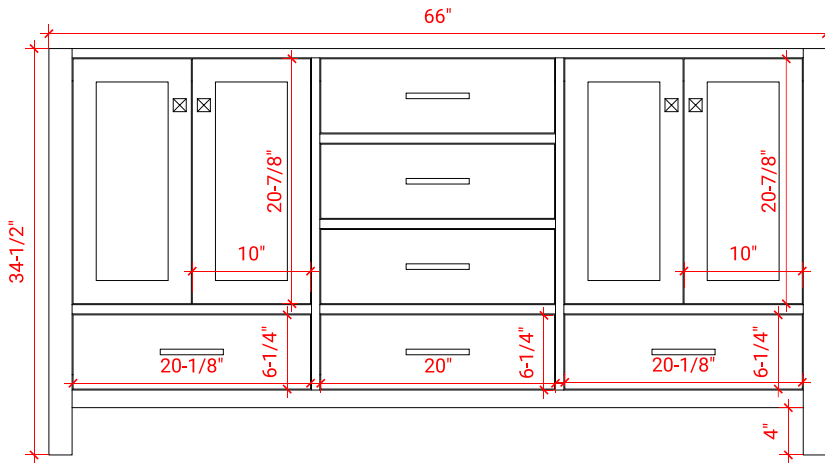

CAMBRIDGE 66" DOUBLE SINK BASE CABINET

ARIEL

A066D

BASE CABINET DIMENSIONS

66" W x 21.5" D x 34.5" H

FEATURES

- Solid wood frame & plywood panels
- Dovetail drawers and joints
- Soft closing doors & drawers

HARDWARE FINISHES

Brushed Nickel Satin Brass Matte Black Polished Chrome

AVAILABLE COLORS

White Grey Midnight Blue Espresso

FRONT VIEW

SIDE VIEW

PLAN VIEW

66" DOUBLE RECTANGLE SINK COUNTERTOP WITH 1.5 IN. THICKNESS

ARIEL

OVERALL DIMENSIONS

66.25" W x 22" D x 1.5" H

COUNTERTOP OPTIONS

Carrara White Quartz
CQ-066D-REC-CT

FEATURES

- Solid countertop with mitered edges & seams
- Undermount white rectangular sink
- Pre-drilled for 8" widespread faucet

INCLUDED

- Countertop
- Matching Backsplash
- Rectangle Sinks

COUNTERTOP PLAN VIEW

EDGE SIDE VIEW

THREE DIMENSIONAL COUNTERTOP VIEW