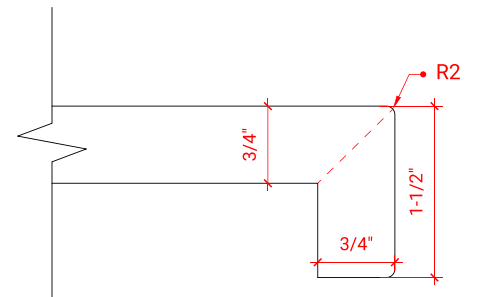

CAMBRIDGE 66" DOUBLE SINK BASE CABINET

ARIEL

A066D

BASE CABINET DIMENSIONS

66" W x 21.5" D x 34.5" H

FEATURES

- Solid wood frame & plywood panels
- Dovetail drawers and joints
- Soft closing doors & drawers

ARIEL

OVERALL DIMENSIONS

66.25" W x 22" D x 1.5" H

COUNTERTOP OPTIONS

Carrara White Quartz
CQ-066D-REC-CT

FEATURES

- Solid countertop with mitered edges & seams
- Undermount white rectangular sink
- Pre-drilled for 8" widespread faucet

INCLUDED

- Countertop
- Matching Backsplash
- Rectangle Sinks

COUNTERTOP PLAN VIEW

EDGE SIDE VIEW

THREE DIMENSIONAL COUNTERTOP VIEW