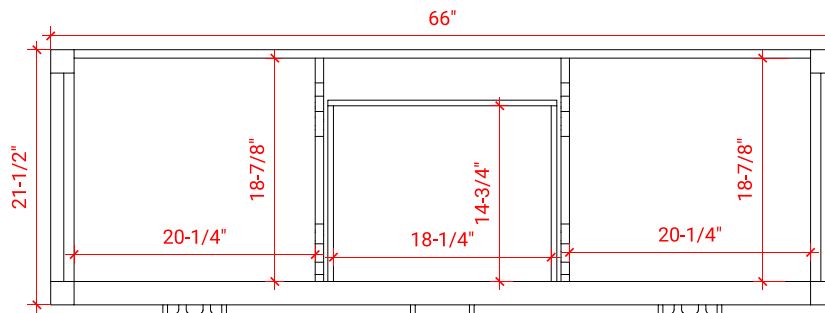

CAMBRIDGE 66" DOUBLE SINK BASE CABINET

ARIEL

A066D

BASE CABINET DIMENSIONS

66" W x 21.5" D x 34.5" H

FEATURES

- Solid wood frame & plywood panels
- Dovetail drawers and joints
- Soft closing doors & drawers

HARDWARE FINISHES

Brushed Nickel Satin Brass Matte Black Polished Chrome

AVAILABLE COLORS

White Grey Midnight Blue Espresso

FRONT VIEW

SIDE VIEW

PLAN VIEW

66" DOUBLE RECTANGLE SINK COUNTERTOP WITH 1.5 IN. THICKNESS

ARIEL

OVERALL DIMENSIONS

66.25" W x 22" D x 1.5" H

COUNTERTOP OPTIONS

Carrara White Quartz
CQ-066D-REC-CT

FEATURES

- Solid countertop with mitered edges & seams
- Undermount white rectangular sink
- Pre-drilled for 8" widespread faucet

INCLUDED

- Countertop
- Matching Backsplash
- Rectangle Sinks

COUNTERTOP PLAN VIEW

EDGE SIDE VIEW

THREE DIMENSIONAL COUNTERTOP VIEW