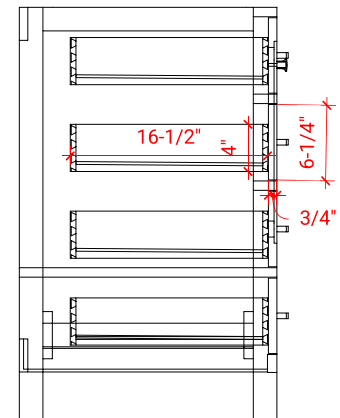

CAMBRIDGE 66" DOUBLE SINK BASE CABINET

ARIEL

A066D

BASE CABINET DIMENSIONS

66" W x 21.5" D x 34.5" H

FEATURES

- Solid wood frame & plywood panels
- Dovetail drawers and joints
- Soft closing doors & drawers

HARDWARE FINISHES

Brushed Nickel Satin Brass Matte Black Polished Chrome

AVAILABLE COLORS

White Grey Midnight Blue Espresso

FRONT VIEW

SIDE VIEW

PLAN VIEW

66" DOUBLE RECTANGLE SINK COUNTERTOP WITH 1.5 IN. THICKNESS

ARIEL

OVERALL DIMENSIONS

66.25" W x 22" D x 1.5" H

COUNTERTOP OPTIONS

Carrara White Quartz
CQ-066D-REC-CT

FEATURES

- Solid countertop with mitered edges & seams
- Undermount white rectangular sink
- Pre-drilled for 8" widespread faucet

INCLUDED

- Countertop
- Matching Backsplash
- Rectangle Sinks

COUNTERTOP PLAN VIEW

EDGE SIDE VIEW

THREE DIMENSIONAL COUNTERTOP VIEW