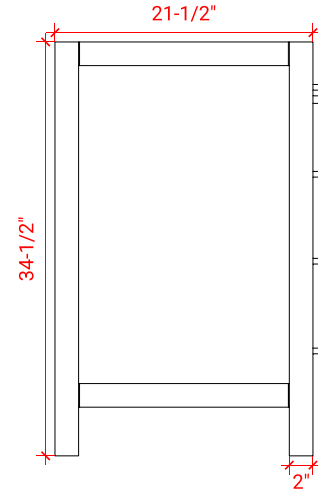

CAMBRIDGE 66" DOUBLE SINK BASE CABINET

ARIEL

A066D

BASE CABINET DIMENSIONS

66" W x 21.5" D x 34.5" H

FEATURES

- Solid wood frame & plywood panels
- Dovetail drawers and joints
- Soft closing doors & drawers

HARDWARE FINISHES

Brushed Nickel Satin Brass Matte Black Polished Chrome

AVAILABLE COLORS

White Grey Midnight Blue Espresso

FRONT VIEW

SIDE VIEW

PLAN VIEW

66" DOUBLE RECTANGLE SINK COUNTERTOP WITH 1.5 IN. THICKNESS

ARIEL

OVERALL DIMENSIONS

66.25" W x 22" D x 1.5" H

COUNTERTOP OPTIONS

Carrara White Quartz
CQ-066D-REC-CT

FEATURES

- Solid countertop with mitered edges & seams
- Undermount white rectangular sink
- Pre-drilled for 8" widespread faucet

INCLUDED

- Countertop
- Matching Backsplash
- Rectangle Sinks

COUNTERTOP PLAN VIEW

EDGE SIDE VIEW

THREE DIMENSIONAL COUNTERTOP VIEW