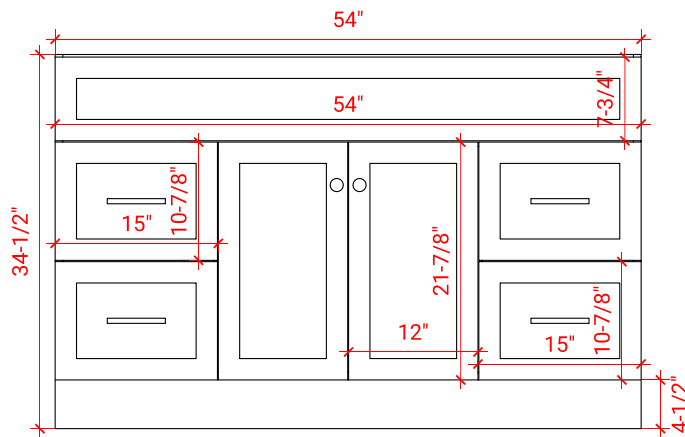

AVAILABLE COLORS

White Grey Black

FRONT VIEW