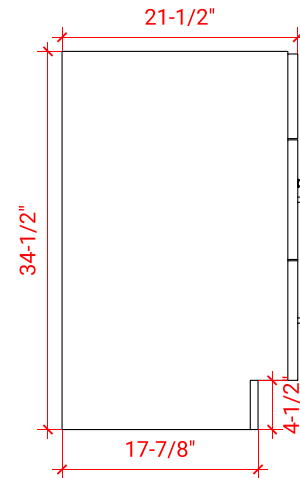

# HAMLET 55" CENTER SINK CABINET

## BASE CABINET DIMENSIONS

54" W x 21.5" D x 34.5" H

## AVAILABLE COLORS

White Grey Black

FRONT VIEW

SIDE VIEW

PLAN VIEW