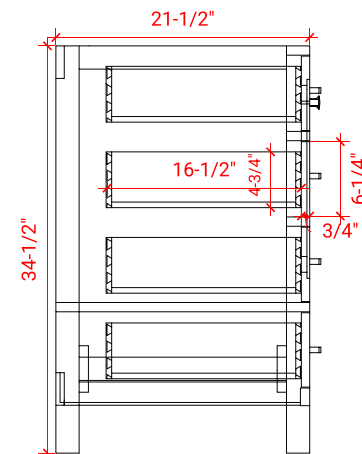

CAMBRIDGE 48" SINGLE SINK BASE CABINET

ARIEL

A049S

BASE CABINET DIMENSIONS

48" W x 21.5" D x 34.5" H

FEATURES

- Solid wood frame & plywood panels
- Dovetail drawers and joints
- Soft closing doors & drawers

HARDWARE FINISHES

Brushed Nickel Satin Brass Matte Black Polished Chrome

AVAILABLE COLORS

White Grey Midnight Blue Espresso

FRONT VIEW

SIDE VIEW

PLAN VIEW

48" SINGLE RECTANGLE SINK COUNTERTOP WITH 1.5 IN. THICKNESS

ARIEL

OVERALL DIMENSIONS

48.25" W x 22" D x 1.5" H

COUNTERTOP OPTIONS

Carrara White Quartz
CQ-048S-REC-CT

FEATURES

- Solid countertop with mitered edges & seams
- Undermount white rectangular sink
- Pre-drilled for 8" widespread faucet

INCLUDED

- Countertop
- Matching Backsplash
- Rectangle Sink

COUNTERTOP PLAN VIEW

EDGE SIDE VIEW

THREE DIMENSIONAL COUNTERTOP VIEW