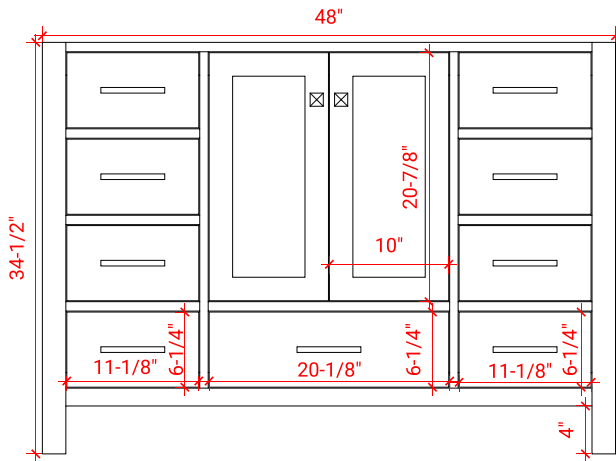

CAMBRIDGE 48" SINGLE SINK BASE CABINET

ARIEL

A049S

BASE CABINET DIMENSIONS

48" W x 21.5" D x 34.5" H

FEATURES

- Solid wood frame & plywood panels
- Dovetail drawers and joints
- Soft closing doors & drawers

HARDWARE FINISHES

Brushed Nickel Satin Brass Matte Black Polished Chrome

AVAILABLE COLORS

White Grey Midnight Blue Espresso

FRONT VIEW

SIDE VIEW

PLAN VIEW

48" SINGLE RECTANGLE SINK COUNTERTOP WITH 1.5 IN. THICKNESS

ARIEL

OVERALL DIMENSIONS

48.25" W x 22" D x 1.5" H

COUNTERTOP OPTIONS

Carrara White Quartz
CQ-048S-REC-CT

FEATURES

- Solid countertop with mitered edges & seams
- Undermount white rectangular sink
- Pre-drilled for 8" widespread faucet

INCLUDED

- Countertop
- Matching Backsplash
- Rectangle Sink

COUNTERTOP PLAN VIEW

EDGE SIDE VIEW

THREE DIMENSIONAL COUNTERTOP VIEW