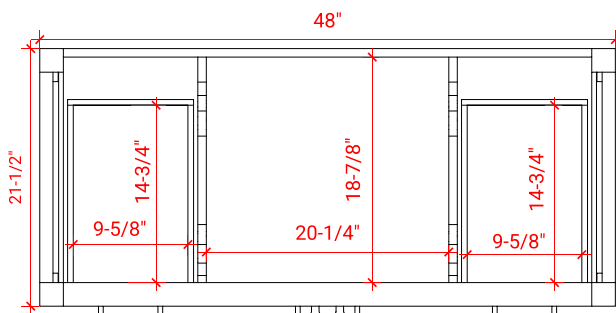

CAMBRIDGE 48" SINGLE SINK BASE CABINET

ARIEL

A049S

BASE CABINET DIMENSIONS

48" W x 21.5" D x 34.5" H

FEATURES

- Solid wood frame & plywood panels
- Dovetail drawers and joints
- Soft closing doors & drawers

HARDWARE FINISHES

Brushed Nickel Satin Brass Matte Black Polished Chrome

AVAILABLE COLORS

White Grey Midnight Blue Espresso

FRONT VIEW

SIDE VIEW

PLAN VIEW

48" SINGLE RECTANGLE SINK COUNTERTOP WITH 1.5 IN. THICKNESS

ARIEL

OVERALL DIMENSIONS

48.25" W x 22" D x 1.5" H

COUNTERTOP OPTIONS

Carrara White Quartz
CQ-048S-REC-CT

FEATURES

- Solid countertop with mitered edges & seams
- Undermount white rectangular sink
- Pre-drilled for 8" widespread faucet

INCLUDED

- Countertop
- Matching Backsplash
- Rectangle Sink

COUNTERTOP PLAN VIEW

EDGE SIDE VIEW

THREE DIMENSIONAL COUNTERTOP VIEW