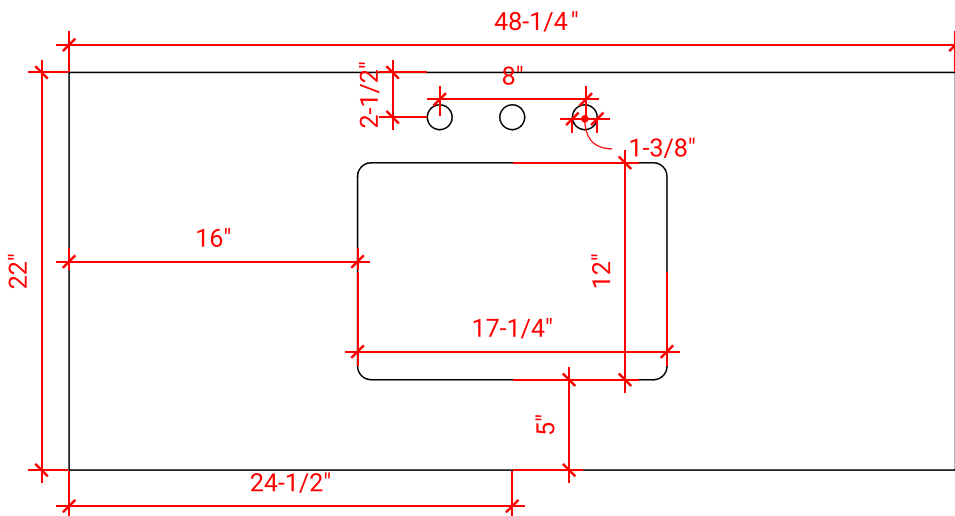

CAMBRIDGE 48" SINGLE SINK BASE CABINET

ARIEL

A049S

BASE CABINET DIMENSIONS

48" W x 21.5" D x 34.5" H

FEATURES

- Solid wood frame & plywood panels
- Dovetail drawers and joints
- Soft closing doors & drawers

ARIEL

OVERALL DIMENSIONS

48.25" W x 22" D x 1.5" H

COUNTERTOP OPTIONS

Carrara White Quartz
CQ-048S-REC-CT

FEATURES

- Solid countertop with mitered edges & seams
- Undermount white rectangular sink
- Pre-drilled for 8" widespread faucet

INCLUDED

- Countertop
- Matching Backsplash
- Rectangle Sink

COUNTERTOP PLAN VIEW

EDGE SIDE VIEW

THREE DIMENSIONAL COUNTERTOP VIEW