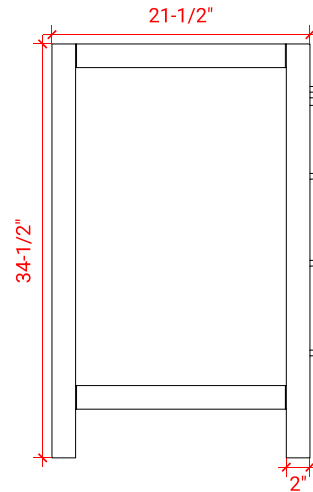

CAMBRIDGE 48" SINGLE SINK BASE CABINET

ARIEL

A049S

BASE CABINET DIMENSIONS

48" W x 21.5" D x 34.5" H

FEATURES

- Solid wood frame & plywood panels
- Dovetail drawers and joints
- Soft closing doors & drawers

HARDWARE FINISHES

Brushed Nickel Satin Brass Matte Black Polished Chrome

AVAILABLE COLORS

White Grey Midnight Blue Espresso

FRONT VIEW

SIDE VIEW

PLAN VIEW

48" SINGLE RECTANGLE SINK COUNTERTOP WITH 1.5 IN. THICKNESS

ARIEL

OVERALL DIMENSIONS

48.25" W x 22" D x 1.5" H

COUNTERTOP OPTIONS

Carrara White Quartz
CQ-048S-REC-CT

FEATURES

- Solid countertop with mitered edges & seams
- Undermount white rectangular sink
- Pre-drilled for 8" widespread faucet

INCLUDED

- Countertop
- Matching Backsplash
- Rectangle Sink

COUNTERTOP PLAN VIEW

EDGE SIDE VIEW

THREE DIMENSIONAL COUNTERTOP VIEW