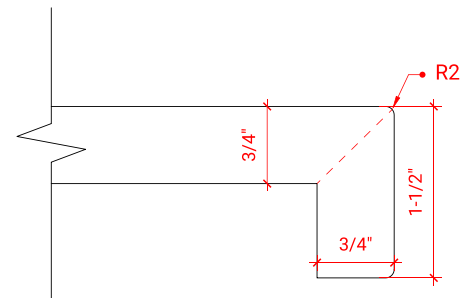

CAMBRIDGE 48" SINGLE SINK BASE CABINET

ARIEL

A049S

BASE CABINET DIMENSIONS

48" W x 21.5" D x 34.5" H

FEATURES

- Solid wood frame & plywood panels
- Dovetail drawers and joints
- Soft closing doors & drawers

ARIEL

OVERALL DIMENSIONS

48.25" W x 22" D x 1.5" H

COUNTERTOP OPTIONS

Carrara White Quartz
CQ-048S-REC-CT

FEATURES

- Solid countertop with mitered edges & seams
- Undermount white rectangular sink
- Pre-drilled for 8" widespread faucet

INCLUDED

- Countertop
- Matching Backsplash
- Rectangle Sink

COUNTERTOP PLAN VIEW

EDGE SIDE VIEW

THREE DIMENSIONAL COUNTERTOP VIEW