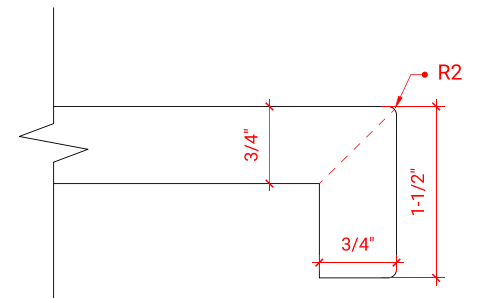

CAMBRIDGE 48" SINGLE SINK BASE CABINET

ARIEL

A049S

BASE CABINET DIMENSIONS

48" W x 21.5" D x 34.5" H

FEATURES

- Solid wood frame & plywood panels
- Dovetail drawers and joints
- Soft closing doors & drawers

ARIEL

OVERALL DIMENSIONS

48.25" W x 22" D x 1.5" H

COUNTERTOP OPTIONS

Carrara White Quartz
CQ-048S-OVL-CT

FEATURES

- Solid countertop with mitered edges & seams
- Undermount white oval sink
- Pre-drilled for 8" widespread faucet

INCLUDED

- Countertop
- Matching Backsplash
- Oval Sink

COUNTERTOP PLAN VIEW

EDGE SIDE VIEW

THREE DIMENSIONAL COUNTERTOP VIEW