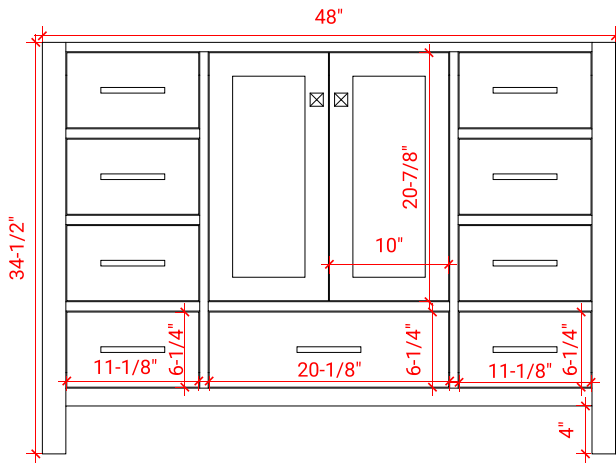

CAMBRIDGE 48" SINGLE SINK BASE CABINET

ARIEL

A049S

BASE CABINET DIMENSIONS

48" W x 21.5" D x 34.5" H

FEATURES

- Solid wood frame & plywood panels
- Dovetail drawers and joints
- Soft closing doors & drawers

HARDWARE FINISHES

Brushed Nickel Satin Brass Matte Black Polished Chrome

AVAILABLE COLORS

White Grey Midnight Blue Espresso

FRONT VIEW

SIDE VIEW

PLAN VIEW

48" SINGLE OVAL SINK COUNTERTOP WITH 1.5 IN. THICKNESS

ARIEL

OVERALL DIMENSIONS

48.25" W x 22" D x 1.5" H

COUNTERTOP OPTIONS

Carrara White Quartz
CQ-048S-OVL-CT

FEATURES

- Solid countertop with mitered edges & seams
- Undermount white oval sink
- Pre-drilled for 8" widespread faucet

INCLUDED

- Countertop
- Matching Backsplash
- Oval Sink

COUNTERTOP PLAN VIEW

EDGE SIDE VIEW

THREE DIMENSIONAL COUNTERTOP VIEW