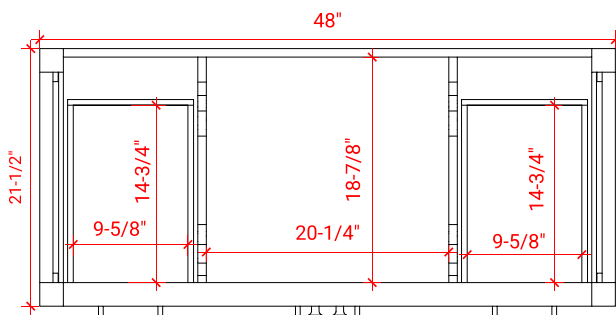

CAMBRIDGE 48" SINGLE SINK BASE CABINET

ARIEL

A049S

BASE CABINET DIMENSIONS

48" W x 21.5" D x 34.5" H

FEATURES

- Solid wood frame & plywood panels
- Dovetail drawers and joints
- Soft closing doors & drawers

HARDWARE FINISHES

Brushed Nickel   Satin Brass   Matte Black   Polished Chrome

AVAILABLE COLORS

White   Grey   Midnight Blue   Espresso

PLAN VIEW