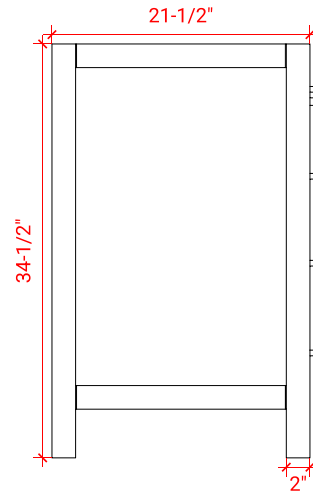

CAMBRIDGE 48" SINGLE SINK BASE CABINET

ARIEL

A049S

BASE CABINET DIMENSIONS

48" W x 21.5" D x 34.5" H

FEATURES

- Solid wood frame & plywood panels
- Dovetail drawers and joints
- Soft closing doors & drawers

HARDWARE FINISHES

Brushed Nickel Satin Brass Matte Black Polished Chrome

AVAILABLE COLORS

White Grey Midnight Blue Espresso

FRONT VIEW

SIDE VIEW

PLAN VIEW

48" SINGLE OVAL SINK COUNTERTOP WITH 1.5 IN. THICKNESS

ARIEL

OVERALL DIMENSIONS

48.25" W x 22" D x 1.5" H

COUNTERTOP OPTIONS

Carrara White Quartz
CQ-048S-OVL-CT

FEATURES

- Solid countertop with mitered edges & seams
- Undermount white oval sink
- Pre-drilled for 8" widespread faucet

INCLUDED

- Countertop
- Matching Backsplash
- Oval Sink

COUNTERTOP PLAN VIEW

EDGE SIDE VIEW

THREE DIMENSIONAL COUNTERTOP VIEW