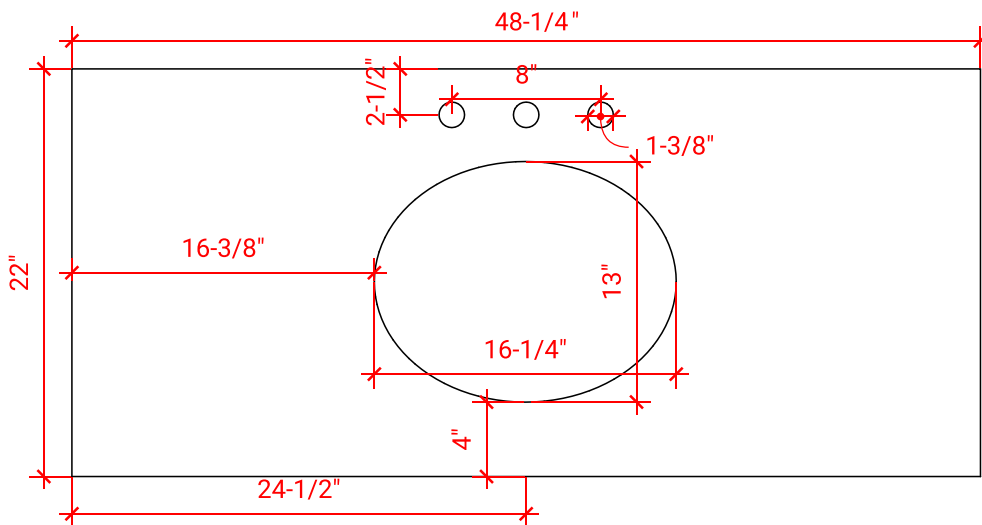

CAMBRIDGE 48" SINGLE SINK BASE CABINET

ARIEL

A049S

BASE CABINET DIMENSIONS

48" W x 21.5" D x 34.5" H

FEATURES

- Solid wood frame & plywood panels
- Dovetail drawers and joints
- Soft closing doors & drawers

ARIEL

OVERALL DIMENSIONS

48.25" W x 22" D x 1.5" H

COUNTERTOP OPTIONS

Carrara White Quartz
CQ-048S-OVL-CT

FEATURES

- Solid countertop with mitered edges & seams
- Undermount white oval sink
- Pre-drilled for 8" widespread faucet

INCLUDED

- Countertop
- Matching Backsplash
- Oval Sink

COUNTERTOP PLAN VIEW

EDGE SIDE VIEW

THREE DIMENSIONAL COUNTERTOP VIEW