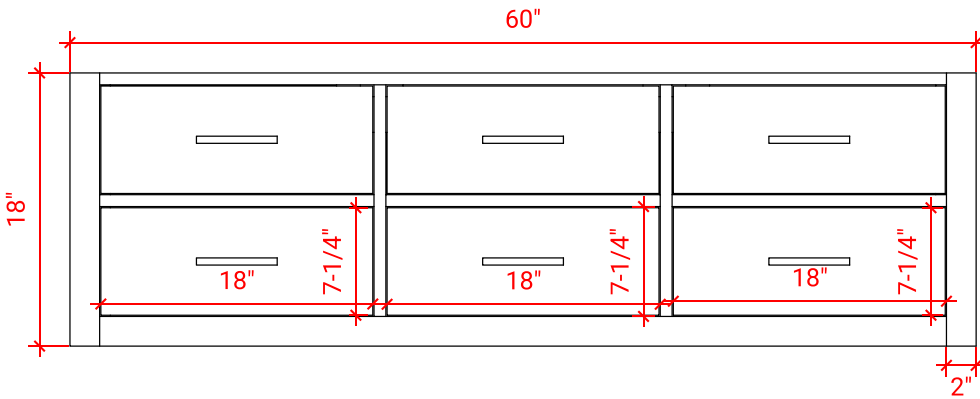

HUTTON 61" SINGLE SINK CABINET

ARIEL

W061S

BASE CABINET DIMENSIONS

60" W x 21.75" D x 18" H

FEATURES

- Solid wood frame & plywood panels
- Dovetail drawers and joints
- Soft closing doors & drawers

HARDWARE FINISHES

Satin Nickel   Satin Brass   Satin Black

AVAILABLE COLORS

White   Grey   Espresso   Midnight Blue

FRONT VIEW