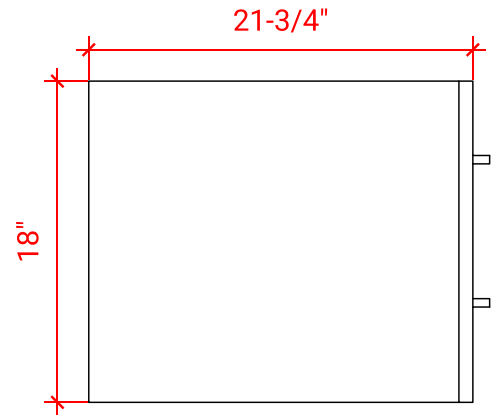

HUTTON 61" SINGLE SINK CABINET

ARIEL

W061S

BASE CABINET DIMENSIONS

60" W x 21.75" D x 18" H

FEATURES

- Solid wood frame & plywood panels
- Dovetail drawers and joints
- Soft closing doors & drawers

HARDWARE FINISHES

Satin Nickel   Satin Brass   Satin Black

AVAILABLE COLORS

White   Grey   Espresso   Midnight Blue

SIDE VIEW