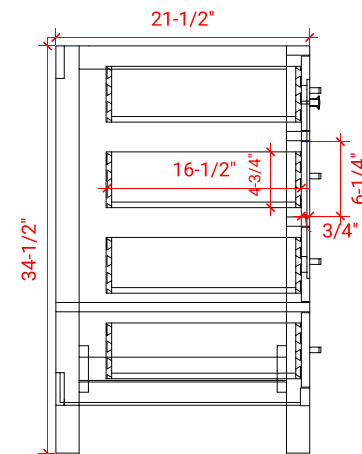

CAMBRIDGE 42" SINGLE SINK BASE CABINET

ARIEL

A043S

BASE CABINET DIMENSIONS

42" W x 21.5" D x 34.5" H

FEATURES

- Solid wood frame & plywood panels
- Dovetail drawers and joints
- Soft closing doors & drawers

HARDWARE FINISHES

Brushed Nickel   Satin Brass   Matte Black   Polished Chrome

AVAILABLE COLORS

White   Grey   Midnight Blue   Espresso

PLAN VIEW