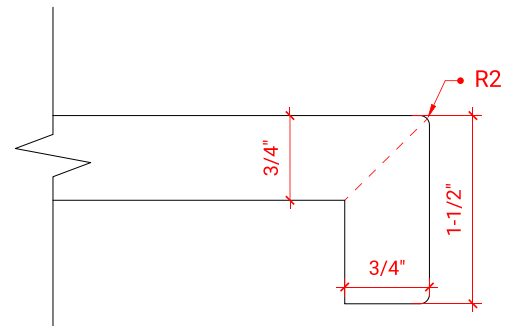

CAMBRIDGE 42" SINGLE SINK BASE CABINET

ARIEL

A043S

BASE CABINET DIMENSIONS

42" W x 21.5" D x 34.5" H

FEATURES

- Solid wood frame & plywood panels
- Dovetail drawers and joints
- Soft closing doors & drawers

42.25" W x 22" D x 1.5" H

COUNTERTOP OPTIONS

Carrara White Quartz
CQ-042S-OVL-CT

FEATURES

- Solid countertop with mitered edges & seams
- Undermount white oval sink
- Pre-drilled for 8" widespread faucet

INCLUDED

- Countertop
- Matching Backsplash
- Oval Sink

COUNTERTOP PLAN VIEW

EDGE SIDE VIEW

THREE DIMENSIONAL COUNTERTOP VIEW