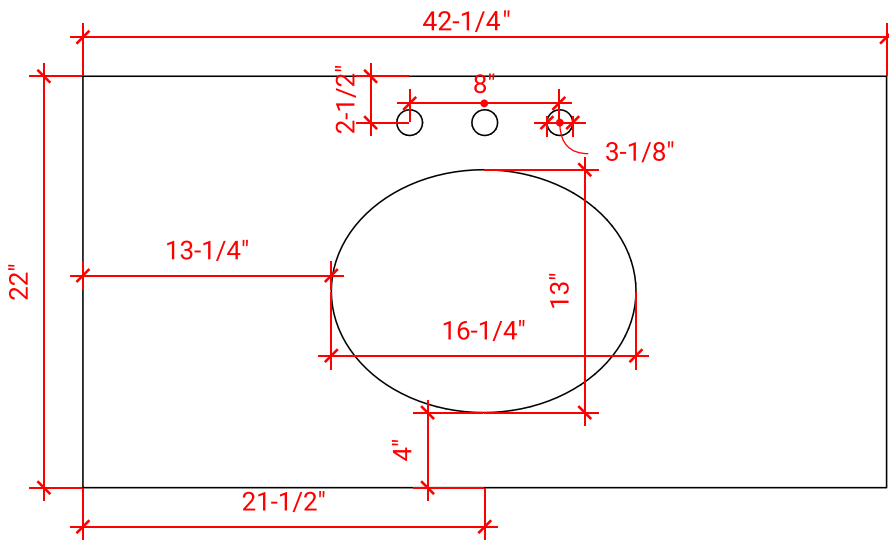

CAMBRIDGE 42" SINGLE SINK BASE CABINET

ARIEL

A043S

BASE CABINET DIMENSIONS

42" W x 21.5" D x 34.5" H

FEATURES

- Solid wood frame & plywood panels
- Dovetail drawers and joints
- Soft closing doors & drawers

42.25" W x 22" D x 1.5" H

COUNTERTOP OPTIONS

Carrara White Quartz
CQ-042S-OVL-CT

FEATURES

- Solid countertop with mitered edges & seams
- Undermount white oval sink
- Pre-drilled for 8" widespread faucet

INCLUDED

- Countertop
- Matching Backsplash
- Oval Sink

COUNTERTOP PLAN VIEW

EDGE SIDE VIEW

THREE DIMENSIONAL COUNTERTOP VIEW