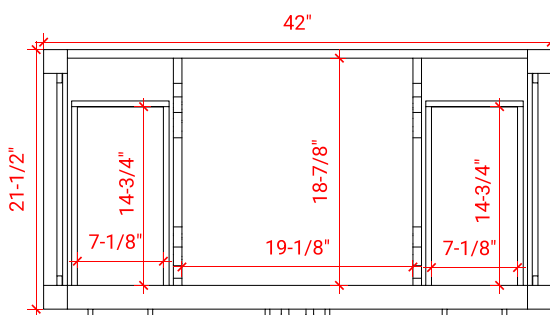

CAMBRIDGE 42" SINGLE SINK BASE CABINET

ARIEL

A043S

BASE CABINET DIMENSIONS

42" W x 21.5" D x 34.5" H

FEATURES

- Solid wood frame & plywood panels
- Dovetail drawers and joints
- Soft closing doors & drawers

HARDWARE FINISHES

Brushed Nickel   Satin Brass   Matte Black   Polished Chrome

AVAILABLE COLORS

White   Grey   Midnight Blue   Espresso

PLAN VIEW