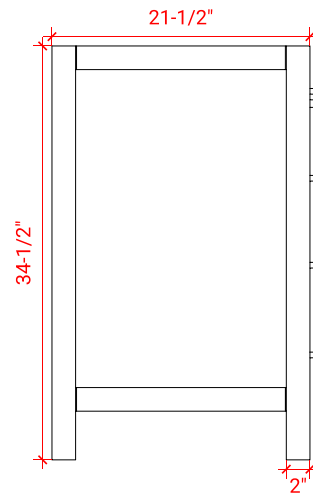

CAMBRIDGE 42" SINGLE SINK BASE CABINET

ARIEL

A043S

BASE CABINET DIMENSIONS

42" W x 21.5" D x 34.5" H

FEATURES

- Solid wood frame & plywood panels
- Dovetail drawers and joints
- Soft closing doors & drawers

HARDWARE FINISHES

Brushed Nickel   Satin Brass   Matte Black   Polished Chrome

AVAILABLE COLORS

White   Grey   Midnight Blue   Espresso

SIDE VIEW