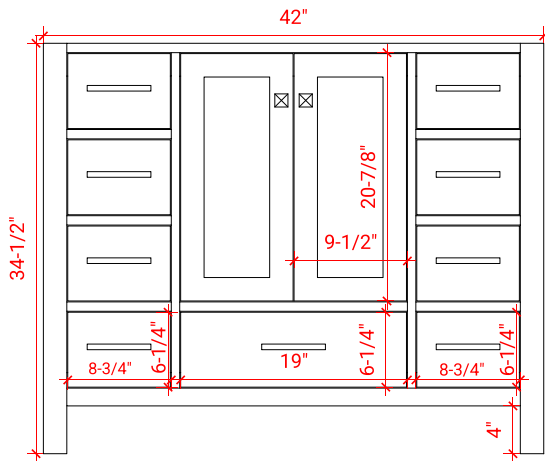

AVAILABLE COLORS

White   Grey   Midnight Blue   Espresso

FRONT VIEW