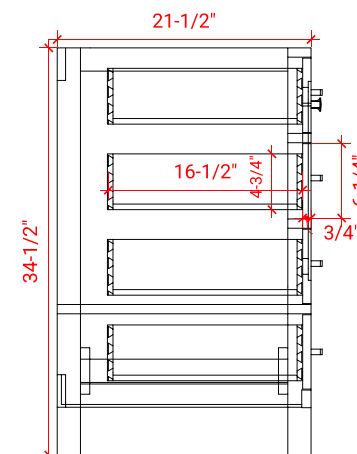

## BASE CABINET DIMENSIONS

36" W x 21.5" D x 34.5" H

# 36" LEFT OVAL SINK COUNTERTOP WITH 1.5 IN. THICKNESS

## OVERALL DIMENSIONS

36.25" W x 22" D x 1.5" H