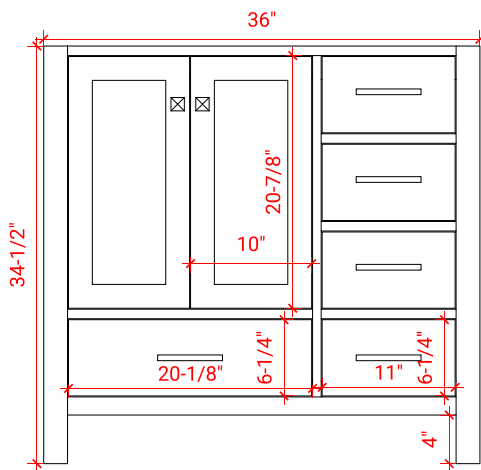

AVAILABLE COLORS

White   Grey   Midnight Blue   Espresso

FRONT VIEW