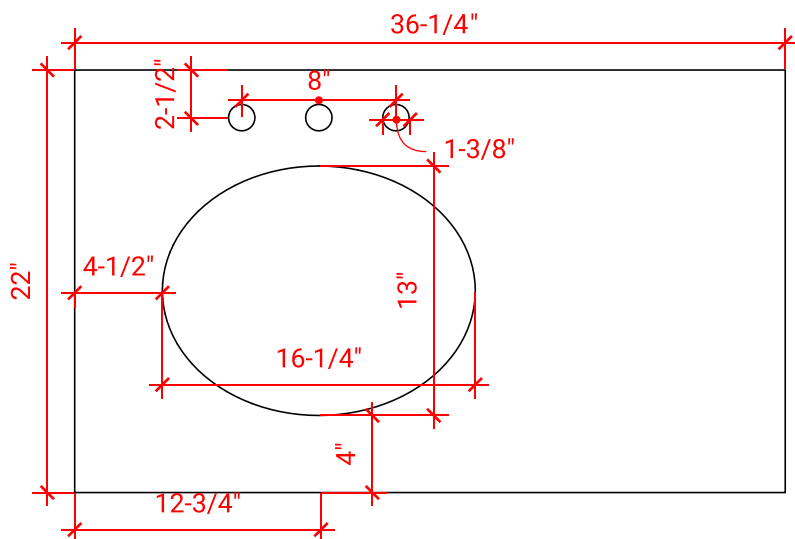

36" LEFT OVAL SINK COUNTERTOP WITH 1.5 IN. THICKNESS

OVERALL DIMENSIONS

36.25" W x 22" D x 1.5" H

COUNTERTOP OPTIONS

Carrara White Quartz
CQ-036S-L-OVL-CT

FEATURES

- Solid countertop with mitered edges & seams
- Undermount white oval sink
- Pre-drilled for 8" widespread faucet

INCLUDED

- Countertop
- Matching Backsplash
- Oval Sink

COUNTERTOP PLAN VIEW