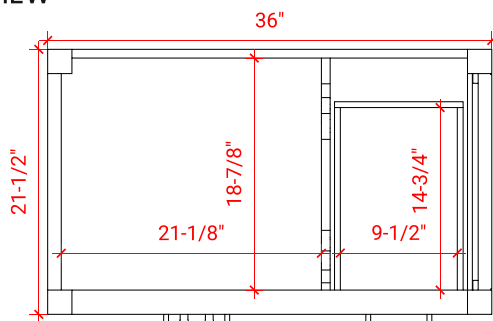

CAMBRIDGE 36" LEFT OFFSET CABINET

ARIEL

A037S-L

BASE CABINET DIMENSIONS

36" W x 21.5" D x 34.5" H

FEATURES

- Solid wood frame & plywood panels
- Dovetail drawers and joints
- Soft closing doors & drawers

HARDWARE FINISHES

Brushed Nickel   Satin Brass   Matte Black   Polished Chrome

AVAILABLE COLORS

White   Grey   Midnight Blue   Espresso

PLAN VIEW