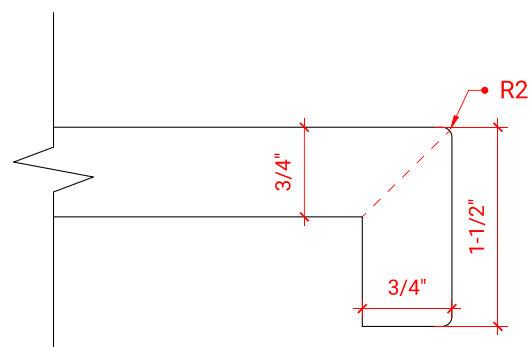

EDGE SIDE VIEW