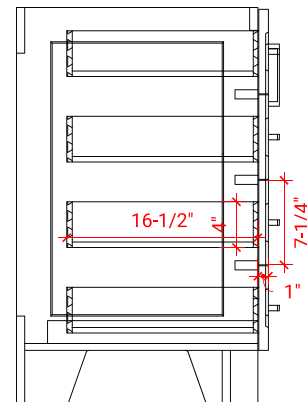

TAYLOR 66" SINGLE SINK BASE CABINET

ARIEL

Q066S

BASE CABINET DIMENSIONS

66" W x 21.6" D x 34.5" H

FEATURES

- Solid wood frame & plywood panels
- Dovetail drawers and joints
- Soft closing doors & drawers

HARDWARE FINISHES

Brushed Nickel   Satin Brass   Matte Black   Polished Chrome

AVAILABLE COLORS

White   Grey   Midnight Blue

PLAN VIEW