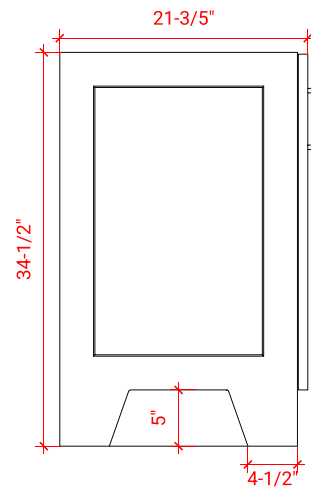

TAYLOR 66" SINGLE SINK BASE CABINET

ARIEL

Q066S

BASE CABINET DIMENSIONS

66" W x 21.6" D x 34.5" H

FEATURES

- Solid wood frame & plywood panels
- Dovetail drawers and joints
- Soft closing doors & drawers

HARDWARE FINISHES

Brushed Nickel   Satin Brass   Matte Black   Polished Chrome

AVAILABLE COLORS

White   Grey   Midnight Blue

SIDE VIEW