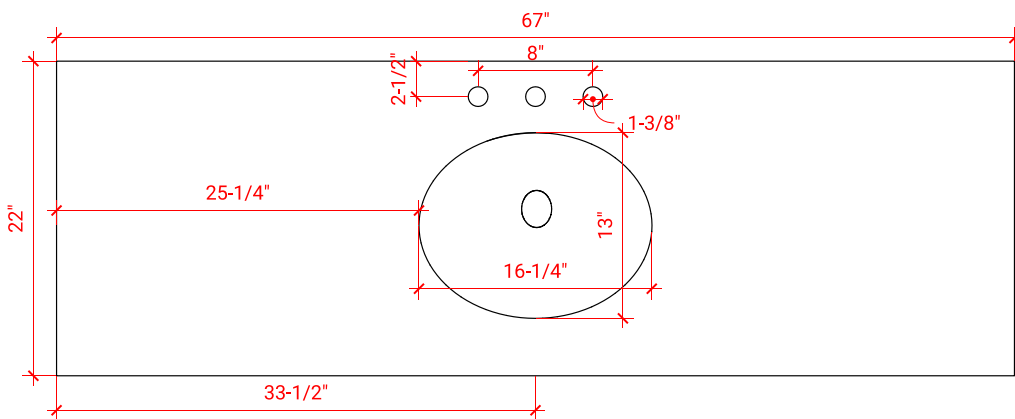

67" SINGLE OVAL SINK COUNTERTOP WITH 1.5 IN. THICKNESS

ARIEL

OVERALL DIMENSIONS

67" W x 22" D x 1.5" H

COUNTERTOP OPTIONS

FEATURES

- Solid countertop with mitered edges & seams
- Undermount white oval sink
- Pre-drilled for 8" widespread faucet

INCLUDED

- Countertop
- Matching Backsplash
- Oval Sink

COUNTERTOP PLAN VIEW