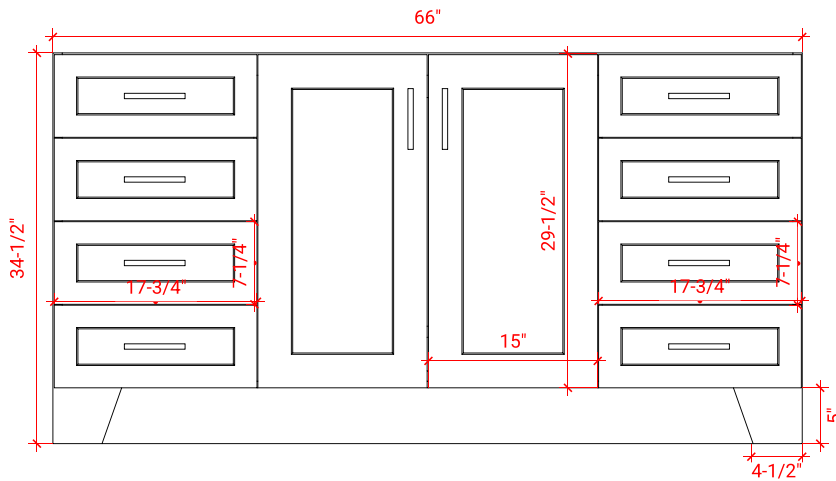

AVAILABLE COLORS

White   Grey   Midnight Blue

FRONT VIEW