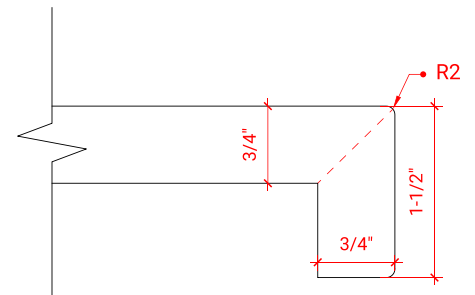

EDGE SIDE VIEW