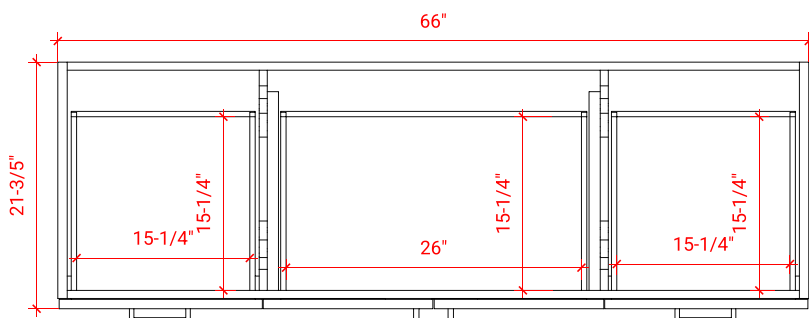

TAYLOR 66" SINGLE SINK BASE CABINET

ARIEL

Q066S

BASE CABINET DIMENSIONS

66" W x 21.6" D x 34.5" H

FEATURES

- Solid wood frame & plywood panels
- Dovetail drawers and joints
- Soft closing doors & drawers

HARDWARE FINISHES

Brushed Nickel   Satin Brass   Matte Black   Polished Chrome

AVAILABLE COLORS

White   Grey   Midnight Blue

PLAN VIEW