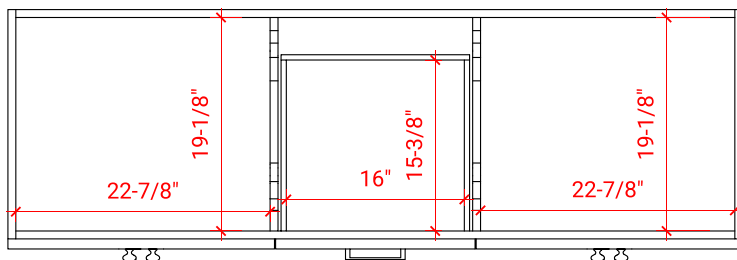

HAMLET 66" DOUBLE SINK BASE CABINET

ARIEL

F066D

BASE CABINET DIMENSIONS

66" W x 21.5" D x 34.5" H

FEATURES

- Solid wood frame & plywood panels
- Dovetail drawers and joints
- Soft closing doors & drawers

HARDWARE FINISHES

Brushed Nickel   Satin Brass   Matte Black   Polished Chrome

AVAILABLE COLORS

White   Grey   Midnight Blue   Black

PLAN VIEW