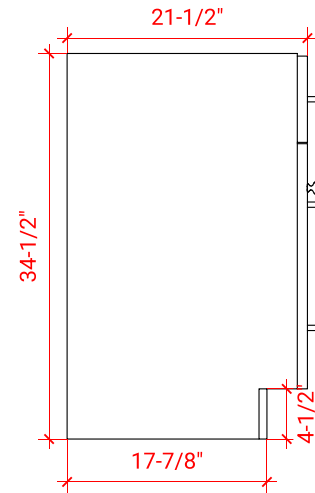

SIDE VIEW

PLAN VIEW