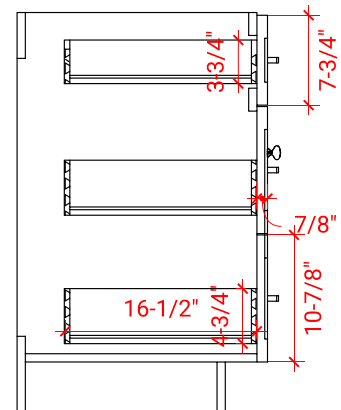

## BASE CABINET DIMENSIONS

66" W x 21.5" D x 34.5" H

# 67" DOUBLE OVAL SINK COUNTERTOP WITH 0.75 IN. THICKNESS

## OVERALL DIMENSIONS

67" W x 22" D x 0.75" H