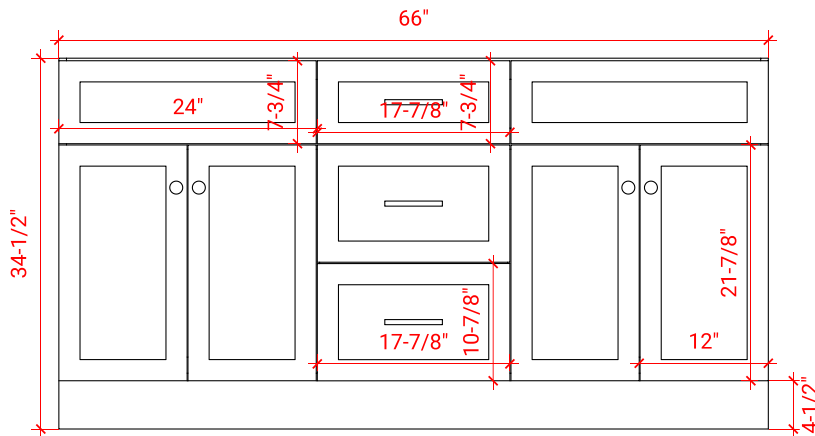

AVAILABLE COLORS

White   Grey   Midnight Blue   Black

FRONT VIEW