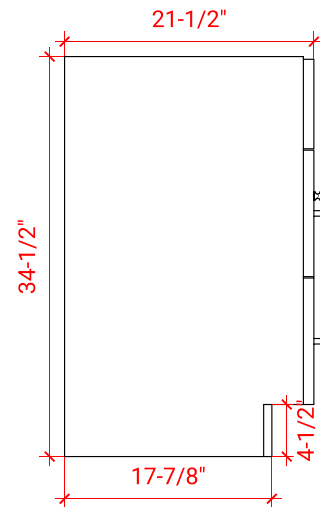

# HAMLET 66" SINGLE SINK BASE CABINET

## BASE CABINET DIMENSIONS

66" W x 21.5" D x 34.5" H

## AVAILABLE COLORS

White    Grey    Midnight Blue    Black

FRONT VIEW

SIDE VIEW

PLAN VIEW

OVERALL DIMENSIONS

67" W x 22" D x 0.75" H

COUNTERTOP OPTIONS

COUNTERTOP PLAN VIEW

EDGE SIDE VIEW

THREE DIMENSIONAL COUNTERTOP VIEW