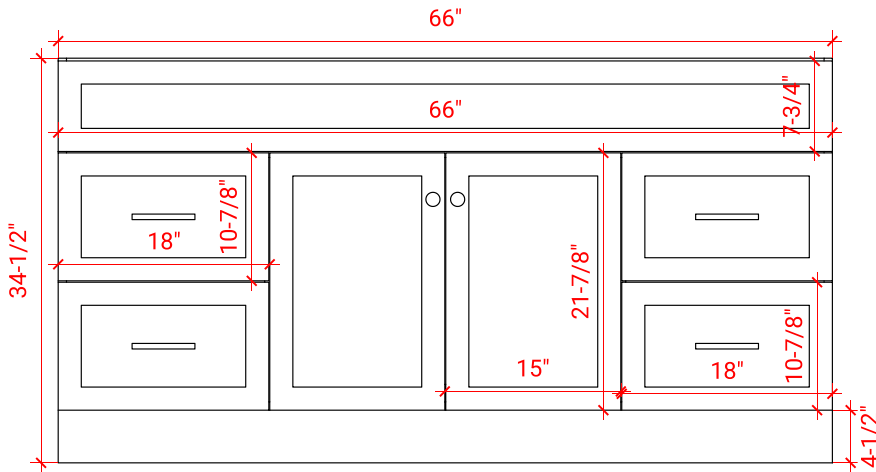

# HAMLET 66" SINGLE SINK BASE CABINET

## BASE CABINET DIMENSIONS

66" W x 21.5" D x 34.5" H

## AVAILABLE COLORS

White    Grey    Midnight Blue    Black

FRONT VIEW

SIDE VIEW

PLAN VIEW

OVERALL DIMENSIONS

67" W x 22" D x 0.75" H

COUNTERTOP OPTIONS

COUNTERTOP PLAN VIEW

EDGE SIDE VIEW

THREE DIMENSIONAL COUNTERTOP VIEW