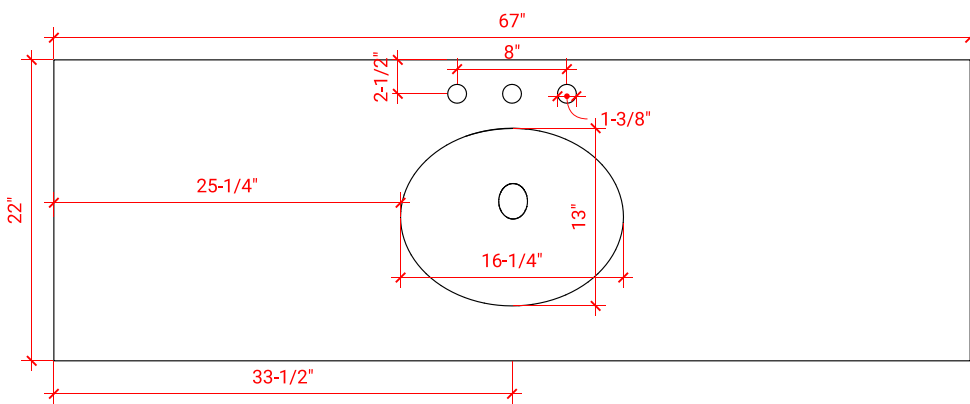

## BASE CABINET DIMENSIONS

66" W x 21.5" D x 34.5" H

## AVAILABLE COLORS

White    Grey    Midnight Blue    Black

FRONT VIEW

SIDE VIEW

PLAN VIEW

OVERALL DIMENSIONS

67" W x 22" D x 0.75" H

COUNTERTOP OPTIONS

COUNTERTOP PLAN VIEW

EDGE SIDE VIEW

THREE DIMENSIONAL COUNTERTOP VIEW