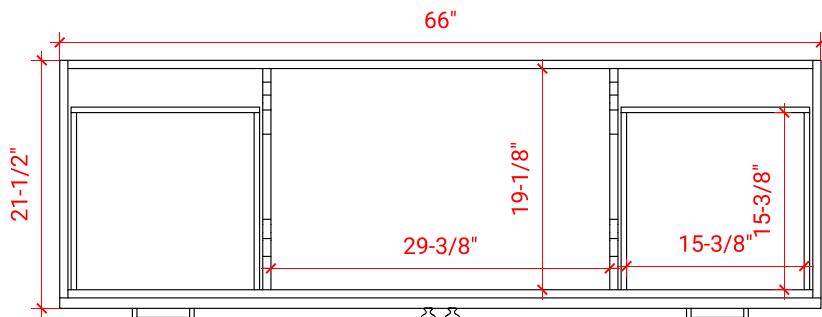

## BASE CABINET DIMENSIONS

66" W x 21.5" D x 34.5" H

## AVAILABLE COLORS

White    Grey    Midnight Blue    Black

FRONT VIEW

SIDE VIEW

PLAN VIEW

OVERALL DIMENSIONS

67" W x 22" D x 0.75" H

COUNTERTOP OPTIONS

COUNTERTOP PLAN VIEW

EDGE SIDE VIEW

THREE DIMENSIONAL COUNTERTOP VIEW