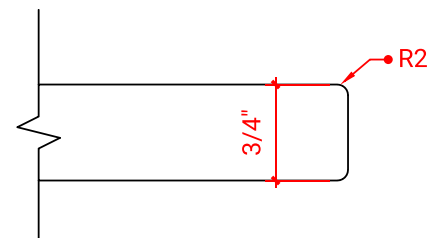

## AVAILABLE COLORS

White    Grey    Midnight Blue    Black

FRONT VIEW

SIDE VIEW

PLAN VIEW

OVERALL DIMENSIONS

67" W x 22" D x 0.75" H

COUNTERTOP OPTIONS

Carrara Marble  
CW2-067S-OVL-CT

FEATURES

- Solid countertop with mitered edges & seams
- Undermount white oval sink
- Pre-drilled for 8" widespread faucet

INCLUDED

- Countertop
- Matching Backsplash
- Oval Sink

COUNTERTOP PLAN VIEW

EDGE SIDE VIEW

THREE DIMENSIONAL COUNTERTOP VIEW