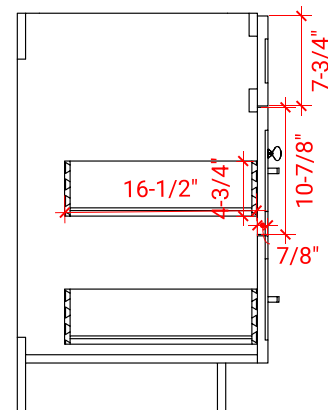

## BASE CABINET DIMENSIONS

66" W x 21.5" D x 34.5" H

## AVAILABLE COLORS

White    Grey    Midnight Blue    Black

FRONT VIEW

SIDE VIEW

PLAN VIEW

OVERALL DIMENSIONS

67" W x 22" D x 0.75" H

COUNTERTOP OPTIONS

COUNTERTOP PLAN VIEW

EDGE SIDE VIEW

THREE DIMENSIONAL COUNTERTOP VIEW