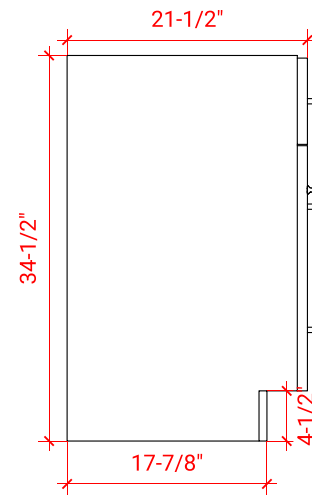

HAMLET 66" DOUBLE SINK BASE CABINET

ARIEL

F066D

BASE CABINET DIMENSIONS

66" W x 21.5" D x 34.5" H

FEATURES

- Solid wood frame & plywood panels
- Dovetail drawers and joints
- Soft closing doors & drawers

HARDWARE FINISHES

Brushed Nickel Satin Brass Matte Black Polished Chrome

AVAILABLE COLORS

White Grey Midnight Blue Black

FRONT VIEW

SIDE VIEW

PLAN VIEW

67" DOUBLE OVAL SINK COUNTERTOP WITH 1.5 IN. THICKNESS

ARIEL

OVERALL DIMENSIONS

67" W x 22" D x 1.5" H

COUNTERTOP OPTIONS

Carrara Marble
CW-067D-OVL-CT

White Quartz
WQ-067D-OVL-CT

FEATURES

- Solid countertop with mitered edges & seams
- Undermount white oval sink
- Pre-drilled for 8" widespread faucet

INCLUDED

- Countertop
- Matching Backsplash
- Oval Sinks

COUNTERTOP PLAN VIEW

EDGE SIDE VIEW

THREE DIMENSIONAL COUNTERTOP VIEW