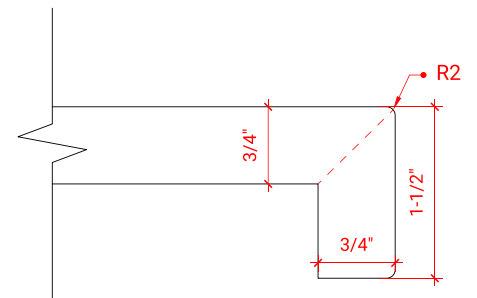

HAMLET 66" DOUBLE SINK BASE CABINET

ARIEL

F066D

BASE CABINET DIMENSIONS

66" W x 21.5" D x 34.5" H

FEATURES

- Solid wood frame & plywood panels
- Dovetail drawers and joints
- Soft closing doors & drawers

HARDWARE FINISHES

OVERALL DIMENSIONS

67" W x 22" D x 1.5" H

COUNTERTOP OPTIONS

Carrara Marble
CW-067D-OVL-CT

White Quartz
WQ-067D-OVL-CT

FEATURES

- Solid countertop with mitered edges & seams
- Undermount white oval sink
- Pre-drilled for 8" widespread faucet

INCLUDED

- Countertop
- Matching Backsplash
- Oval Sinks

COUNTERTOP PLAN VIEW

EDGE SIDE VIEW

THREE DIMENSIONAL COUNTERTOP VIEW