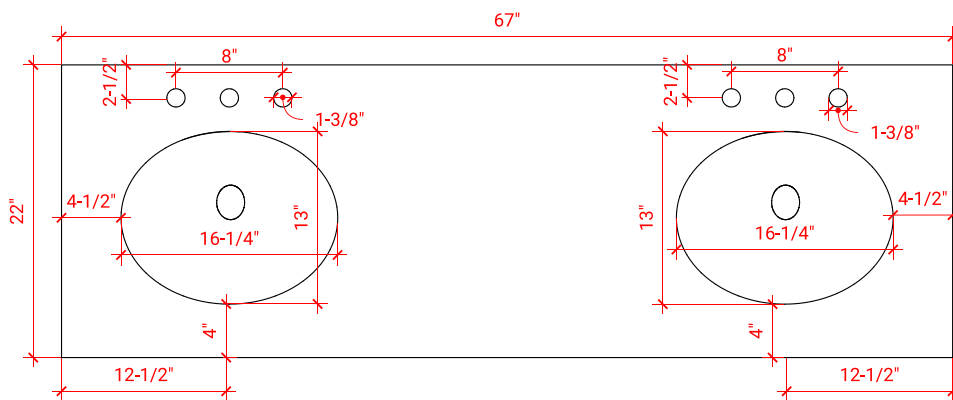

HAMLET 66" DOUBLE SINK BASE CABINET

ARIEL

F066D

BASE CABINET DIMENSIONS

66" W x 21.5" D x 34.5" H

FEATURES

- Solid wood frame & plywood panels
- Dovetail drawers and joints
- Soft closing doors & drawers

HARDWARE FINISHES

OVERALL DIMENSIONS

67" W x 22" D x 1.5" H

COUNTERTOP OPTIONS

Carrara Marble
CW-067D-OVL-CT

White Quartz
WQ-067D-OVL-CT

FEATURES

- Solid countertop with mitered edges & seams
- Undermount white oval sink
- Pre-drilled for 8" widespread faucet

INCLUDED

- Countertop
- Matching Backsplash
- Oval Sinks

COUNTERTOP PLAN VIEW

EDGE SIDE VIEW

THREE DIMENSIONAL COUNTERTOP VIEW