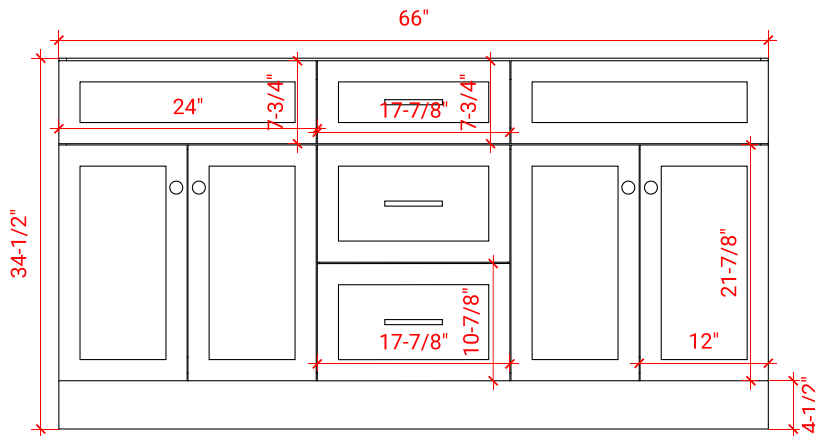

HAMLET 66" DOUBLE SINK BASE CABINET

ARIEL

F066D

BASE CABINET DIMENSIONS

66" W x 21.5" D x 34.5" H

FEATURES

- Solid wood frame & plywood panels
- Dovetail drawers and joints
- Soft closing doors & drawers

HARDWARE FINISHES

Brushed Nickel Satin Brass Matte Black Polished Chrome

AVAILABLE COLORS

White Grey Midnight Blue Black

FRONT VIEW

SIDE VIEW

PLAN VIEW

67" DOUBLE OVAL SINK COUNTERTOP WITH 1.5 IN. THICKNESS

ARIEL

OVERALL DIMENSIONS

67" W x 22" D x 1.5" H

COUNTERTOP OPTIONS

Carrara Marble
CW-067D-OVL-CT

White Quartz
WQ-067D-OVL-CT

FEATURES

- Solid countertop with mitered edges & seams
- Undermount white oval sink
- Pre-drilled for 8" widespread faucet

INCLUDED

- Countertop
- Matching Backsplash
- Oval Sinks

COUNTERTOP PLAN VIEW

EDGE SIDE VIEW

THREE DIMENSIONAL COUNTERTOP VIEW