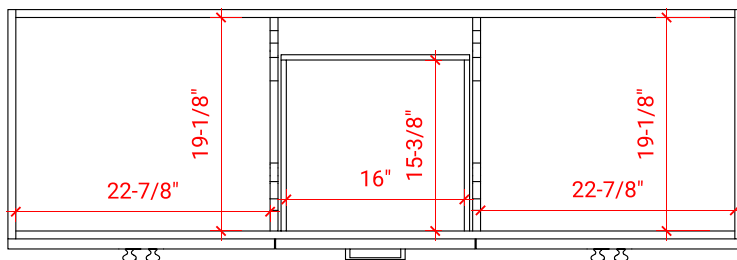

HAMLET 66" DOUBLE SINK BASE CABINET

ARIEL

F066D

BASE CABINET DIMENSIONS

66" W x 21.5" D x 34.5" H

FEATURES

- Solid wood frame & plywood panels
- Dovetail drawers and joints
- Soft closing doors & drawers

HARDWARE FINISHES

Brushed Nickel Satin Brass Matte Black Polished Chrome

AVAILABLE COLORS

White Grey Midnight Blue Black

FRONT VIEW

SIDE VIEW

PLAN VIEW

67" DOUBLE OVAL SINK COUNTERTOP WITH 1.5 IN. THICKNESS

ARIEL

OVERALL DIMENSIONS

67" W x 22" D x 1.5" H

COUNTERTOP OPTIONS

Carrara Marble
CW-067D-OVL-CT

White Quartz
WQ-067D-OVL-CT

FEATURES

- Solid countertop with mitered edges & seams
- Undermount white oval sink
- Pre-drilled for 8" widespread faucet

INCLUDED

- Countertop
- Matching Backsplash
- Oval Sinks

COUNTERTOP PLAN VIEW

EDGE SIDE VIEW

THREE DIMENSIONAL COUNTERTOP VIEW