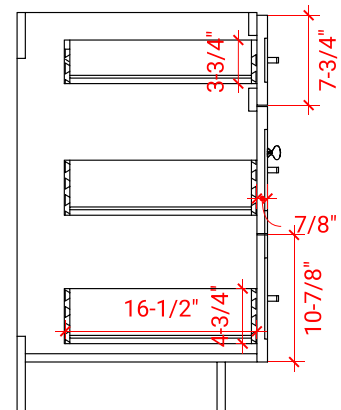

HAMLET 66" DOUBLE SINK BASE CABINET

ARIEL

F066D

BASE CABINET DIMENSIONS

66" W x 21.5" D x 34.5" H

FEATURES

- Solid wood frame & plywood panels
- Dovetail drawers and joints
- Soft closing doors & drawers

HARDWARE FINISHES

Brushed Nickel Satin Brass Matte Black Polished Chrome

AVAILABLE COLORS

White Grey Midnight Blue Black

FRONT VIEW

SIDE VIEW

PLAN VIEW

67" DOUBLE OVAL SINK COUNTERTOP WITH 1.5 IN. THICKNESS

ARIEL

OVERALL DIMENSIONS

67" W x 22" D x 1.5" H

COUNTERTOP OPTIONS

Carrara Marble
CW-067D-OVL-CT

White Quartz
WQ-067D-OVL-CT

FEATURES

- Solid countertop with mitered edges & seams
- Undermount white oval sink
- Pre-drilled for 8" widespread faucet

INCLUDED

- Countertop
- Matching Backsplash
- Oval Sinks

COUNTERTOP PLAN VIEW

EDGE SIDE VIEW

THREE DIMENSIONAL COUNTERTOP VIEW