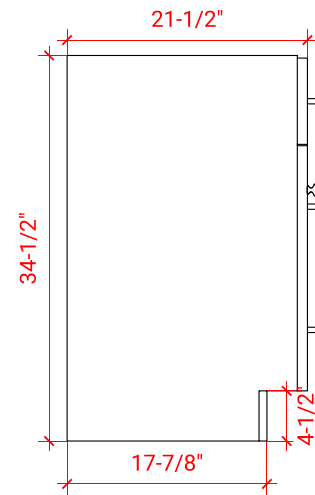

HAMLET 66" DOUBLE SINK BASE CABINET

ARIEL

F066D

BASE CABINET DIMENSIONS

66" W x 21.5" D x 34.5" H

FEATURES

- Solid wood frame & plywood panels
- Dovetail drawers and joints
- Soft closing doors & drawers

HARDWARE FINISHES

Brushed Nickel Satin Brass Matte Black Polished Chrome

AVAILABLE COLORS

White Grey Midnight Blue Black

FRONT VIEW

SIDE VIEW

PLAN VIEW

67" DOUBLE RECTANGLE SINK COUNTERTOP WITH 1.5 IN. THICKNESS

ARIEL

OVERALL DIMENSIONS

67" W x 22" D x 1.5" H

COUNTERTOP OPTIONS

Carrara Marble
CW-067D-REC-CT

White Quartz
WQ-067D-REC-CT

FEATURES

- Solid countertop with mitered edges & seams
- Undermount white rectangular sink
- Pre-drilled for 8" widespread faucet

INCLUDED

- Countertop
- Matching Backsplash
- Rectangle Sinks

COUNTERTOP PLAN VIEW

EDGE SIDE VIEW

THREE DIMENSIONAL COUNTERTOP VIEW