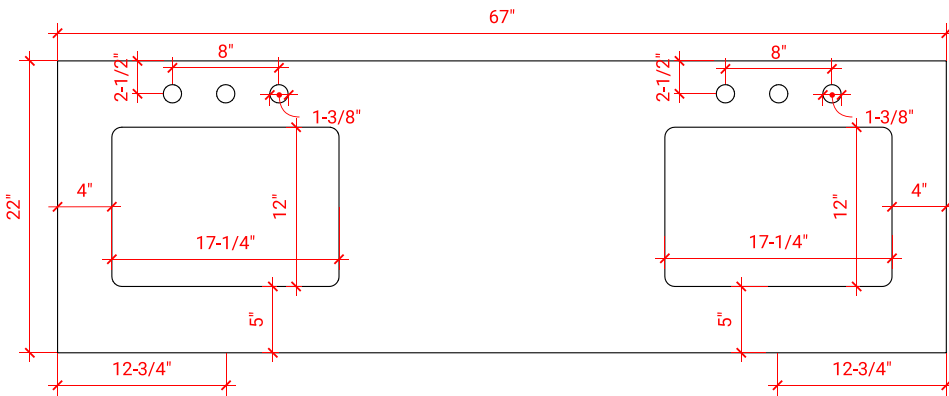

HAMLET 66" DOUBLE SINK BASE CABINET

ARIEL

F066D

BASE CABINET DIMENSIONS

66" W x 21.5" D x 34.5" H

FEATURES

- Solid wood frame & plywood panels
- Dovetail drawers and joints
- Soft closing doors & drawers

HARDWARE FINISHES

OVERALL DIMENSIONS

67" W x 22" D x 1.5" H

COUNTERTOP OPTIONS

Carrara Marble
CW-067D-REC-CT

White Quartz
WQ-067D-REC-CT

FEATURES

- Solid countertop with mitered edges & seams
- Undermount white rectangular sink
- Pre-drilled for 8" widespread faucet

INCLUDED

- Countertop
- Matching Backsplash
- Rectangle Sinks

COUNTERTOP PLAN VIEW

EDGE SIDE VIEW

THREE DIMENSIONAL COUNTERTOP VIEW