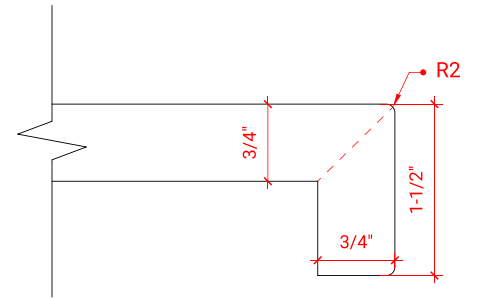

HAMLET 66" DOUBLE SINK BASE CABINET

ARIEL

F066D

BASE CABINET DIMENSIONS

66" W x 21.5" D x 34.5" H

FEATURES

- Solid wood frame & plywood panels
- Dovetail drawers and joints
- Soft closing doors & drawers

HARDWARE FINISHES

OVERALL DIMENSIONS

67" W x 22" D x 1.5" H

COUNTERTOP OPTIONS

Carrara Marble
CW-067D-REC-CT

White Quartz
WQ-067D-REC-CT

FEATURES

- Solid countertop with mitered edges & seams
- Undermount white rectangular sink
- Pre-drilled for 8" widespread faucet

INCLUDED

- Countertop
- Matching Backsplash
- Rectangle Sinks

COUNTERTOP PLAN VIEW

EDGE SIDE VIEW

THREE DIMENSIONAL COUNTERTOP VIEW