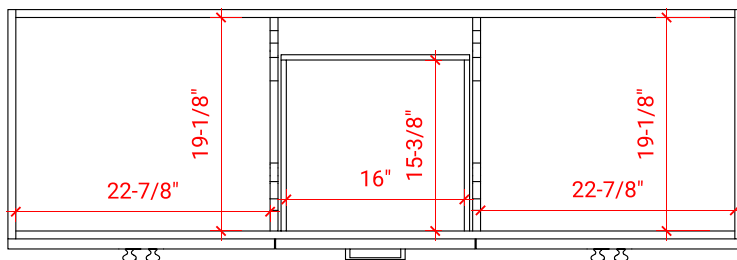

HAMLET 66" DOUBLE SINK BASE CABINET

ARIEL

F066D

BASE CABINET DIMENSIONS

66" W x 21.5" D x 34.5" H

FEATURES

- Solid wood frame & plywood panels
- Dovetail drawers and joints
- Soft closing doors & drawers

HARDWARE FINISHES

Brushed Nickel Satin Brass Matte Black Polished Chrome

AVAILABLE COLORS

White Grey Midnight Blue Black

FRONT VIEW

SIDE VIEW

PLAN VIEW

67" DOUBLE RECTANGLE SINK COUNTERTOP WITH 1.5 IN. THICKNESS

ARIEL

OVERALL DIMENSIONS

67" W x 22" D x 1.5" H

COUNTERTOP OPTIONS

Carrara Marble
CW-067D-REC-CT

White Quartz
WQ-067D-REC-CT

FEATURES

- Solid countertop with mitered edges & seams
- Undermount white rectangular sink
- Pre-drilled for 8" widespread faucet

INCLUDED

- Countertop
- Matching Backsplash
- Rectangle Sinks

COUNTERTOP PLAN VIEW

EDGE SIDE VIEW

THREE DIMENSIONAL COUNTERTOP VIEW