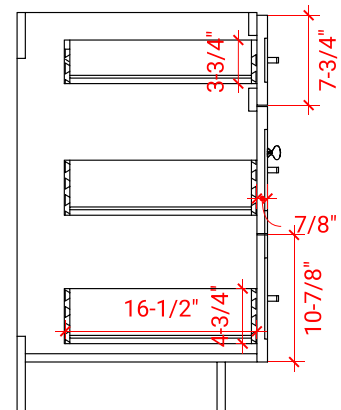

HAMLET 66" DOUBLE SINK BASE CABINET

ARIEL

F066D

BASE CABINET DIMENSIONS

66" W x 21.5" D x 34.5" H

FEATURES

- Solid wood frame & plywood panels
- Dovetail drawers and joints
- Soft closing doors & drawers

HARDWARE FINISHES

Brushed Nickel Satin Brass Matte Black Polished Chrome

AVAILABLE COLORS

White Grey Midnight Blue Black

FRONT VIEW

SIDE VIEW

PLAN VIEW

67" DOUBLE RECTANGLE SINK COUNTERTOP WITH 1.5 IN. THICKNESS

ARIEL

OVERALL DIMENSIONS

67" W x 22" D x 1.5" H

COUNTERTOP OPTIONS

Carrara Marble
CW-067D-REC-CT

White Quartz
WQ-067D-REC-CT

FEATURES

- Solid countertop with mitered edges & seams
- Undermount white rectangular sink
- Pre-drilled for 8" widespread faucet

INCLUDED

- Countertop
- Matching Backsplash
- Rectangle Sinks

COUNTERTOP PLAN VIEW

EDGE SIDE VIEW

THREE DIMENSIONAL COUNTERTOP VIEW