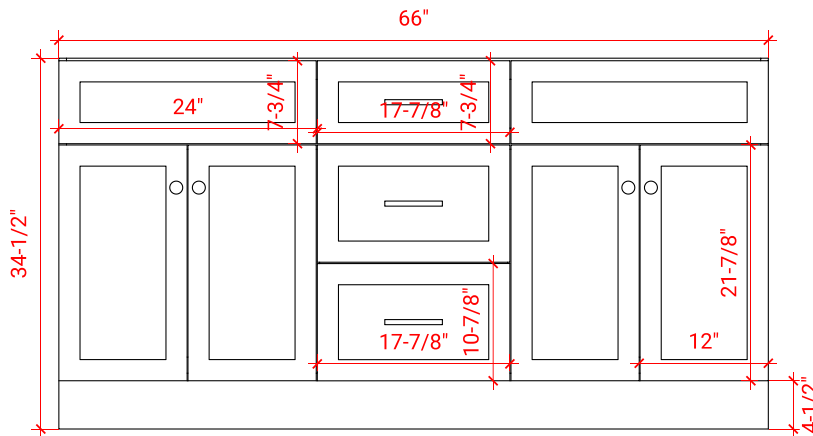

HAMLET 66" DOUBLE SINK BASE CABINET

ARIEL

F066D

BASE CABINET DIMENSIONS

66" W x 21.5" D x 34.5" H

FEATURES

- Solid wood frame & plywood panels
- Dovetail drawers and joints
- Soft closing doors & drawers

HARDWARE FINISHES

Brushed Nickel Satin Brass Matte Black Polished Chrome

AVAILABLE COLORS

White Grey Midnight Blue Black

FRONT VIEW

SIDE VIEW

PLAN VIEW

67" DOUBLE RECTANGLE SINK COUNTERTOP WITH 1.5 IN. THICKNESS

ARIEL

OVERALL DIMENSIONS

67" W x 22" D x 1.5" H

COUNTERTOP OPTIONS

Carrara Marble
CW-067D-REC-CT

White Quartz
WQ-067D-REC-CT

FEATURES

- Solid countertop with mitered edges & seams
- Undermount white rectangular sink
- Pre-drilled for 8" widespread faucet

INCLUDED

- Countertop
- Matching Backsplash
- Rectangle Sinks

COUNTERTOP PLAN VIEW

EDGE SIDE VIEW

THREE DIMENSIONAL COUNTERTOP VIEW