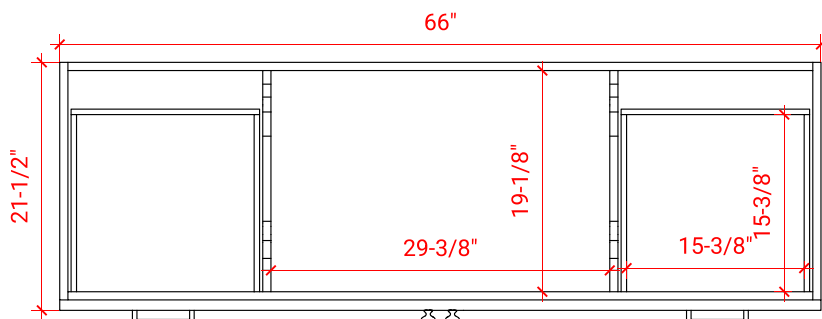

HAMLET 66" SINGLE SINK BASE CABINET

ARIEL

F066S

BASE CABINET DIMENSIONS

66" W x 21.5" D x 34.5" H

FEATURES

- Solid wood frame & plywood panels
- Dovetail drawers and joints
- Soft closing doors & drawers

HARDWARE FINISHES

Brushed Nickel Satin Brass Matte Black Polished Chrome

AVAILABLE COLORS

White Grey Midnight Blue Black

FRONT VIEW

SIDE VIEW

PLAN VIEW

67" SINGLE OVAL SINK COUNTERTOP WITH 1.5 IN. THICKNESS

ARIEL

OVERALL DIMENSIONS

67" W x 22" D x 1.5" H

COUNTERTOP OPTIONS

Carrara Marble
CW-067S-OVL-CT

White Quartz
WQ-067S-OVL-CT

FEATURES

- Solid countertop with mitered edges & seams
- Undermount white oval sink
- Pre-drilled for 8" widespread faucet

INCLUDED

- Countertop
- Matching Backsplash
- Oval Sink

COUNTERTOP PLAN VIEW

EDGE SIDE VIEW

THREE DIMENSIONAL COUNTERTOP VIEW