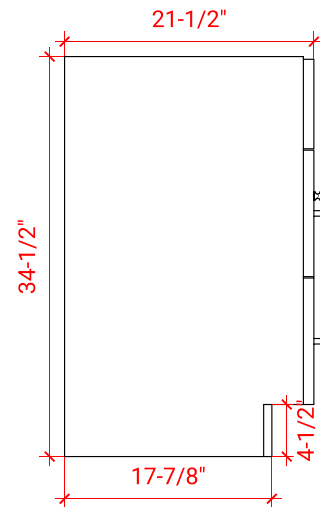

HAMLET 66" SINGLE SINK BASE CABINET

ARIEL

F066S

BASE CABINET DIMENSIONS

66" W x 21.5" D x 34.5" H

FEATURES

- Solid wood frame & plywood panels
- Dovetail drawers and joints
- Soft closing doors & drawers

HARDWARE FINISHES

Brushed Nickel Satin Brass Matte Black Polished Chrome

AVAILABLE COLORS

White Grey Midnight Blue Black

FRONT VIEW

SIDE VIEW

PLAN VIEW

67" SINGLE OVAL SINK COUNTERTOP WITH 1.5 IN. THICKNESS

ARIEL

OVERALL DIMENSIONS

67" W x 22" D x 1.5" H

COUNTERTOP OPTIONS

Carrara Marble
CW-067S-OVL-CT

White Quartz
WQ-067S-OVL-CT

FEATURES

- Solid countertop with mitered edges & seams
- Undermount white oval sink
- Pre-drilled for 8" widespread faucet

INCLUDED

- Countertop
- Matching Backsplash
- Oval Sink

COUNTERTOP PLAN VIEW

EDGE SIDE VIEW

THREE DIMENSIONAL COUNTERTOP VIEW