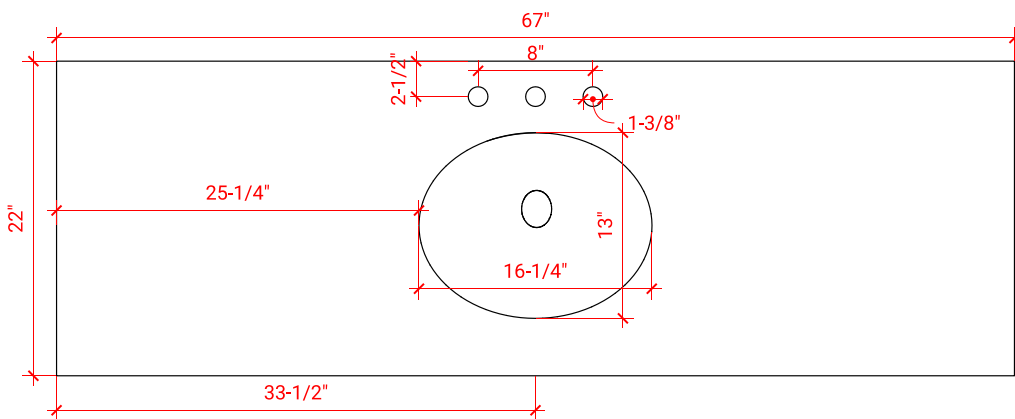

HAMLET 66" SINGLE SINK BASE CABINET

ARIEL

F066S

BASE CABINET DIMENSIONS

66" W x 21.5" D x 34.5" H

FEATURES

- Solid wood frame & plywood panels
- Dovetail drawers and joints
- Soft closing doors & drawers

HARDWARE FINISHES

OVERALL DIMENSIONS

67" W x 22" D x 1.5" H

COUNTERTOP OPTIONS

Carrara Marble
CW-067S-OVL-CT

White Quartz
WQ-067S-OVL-CT

FEATURES

- Solid countertop with mitered edges & seams
- Undermount white oval sink
- Pre-drilled for 8" widespread faucet

INCLUDED

- Countertop
- Matching Backsplash
- Oval Sink

COUNTERTOP PLAN VIEW

EDGE SIDE VIEW

THREE DIMENSIONAL COUNTERTOP VIEW