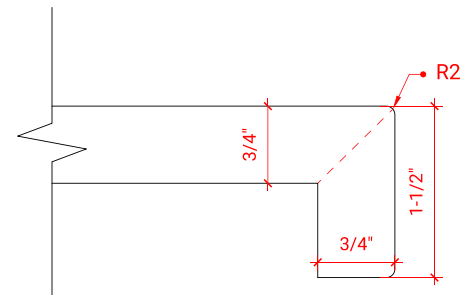

HAMLET 66" SINGLE SINK BASE CABINET

ARIEL

F066S

BASE CABINET DIMENSIONS

66" W x 21.5" D x 34.5" H

FEATURES

- Solid wood frame & plywood panels
- Dovetail drawers and joints
- Soft closing doors & drawers

HARDWARE FINISHES

OVERALL DIMENSIONS

67" W x 22" D x 1.5" H

COUNTERTOP OPTIONS

Carrara Marble
CW-067S-OVL-CT

White Quartz
WQ-067S-OVL-CT

FEATURES

- Solid countertop with mitered edges & seams
- Undermount white oval sink
- Pre-drilled for 8" widespread faucet

INCLUDED

- Countertop
- Matching Backsplash
- Oval Sink

COUNTERTOP PLAN VIEW

EDGE SIDE VIEW

THREE DIMENSIONAL COUNTERTOP VIEW