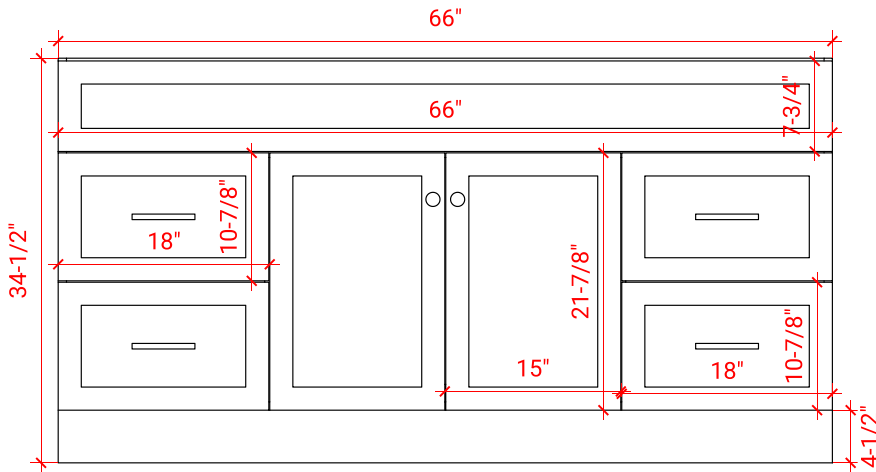

HAMLET 66" SINGLE SINK BASE CABINET

ARIEL

F066S

BASE CABINET DIMENSIONS

66" W x 21.5" D x 34.5" H

FEATURES

- Solid wood frame & plywood panels
- Dovetail drawers and joints
- Soft closing doors & drawers

HARDWARE FINISHES

Brushed Nickel Satin Brass Matte Black Polished Chrome

AVAILABLE COLORS

White Grey Midnight Blue Black

FRONT VIEW

SIDE VIEW

PLAN VIEW

67" SINGLE OVAL SINK COUNTERTOP WITH 1.5 IN. THICKNESS

ARIEL

OVERALL DIMENSIONS

67" W x 22" D x 1.5" H

COUNTERTOP OPTIONS

Carrara Marble
CW-067S-OVL-CT

White Quartz
WQ-067S-OVL-CT

FEATURES

- Solid countertop with mitered edges & seams
- Undermount white oval sink
- Pre-drilled for 8" widespread faucet

INCLUDED

- Countertop
- Matching Backsplash
- Oval Sink

COUNTERTOP PLAN VIEW

EDGE SIDE VIEW

THREE DIMENSIONAL COUNTERTOP VIEW