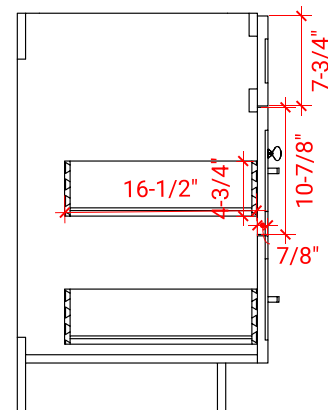

HAMLET 66" SINGLE SINK BASE CABINET

ARIEL

F066S

BASE CABINET DIMENSIONS

66" W x 21.5" D x 34.5" H

FEATURES

- Solid wood frame & plywood panels
- Dovetail drawers and joints
- Soft closing doors & drawers

HARDWARE FINISHES

Brushed Nickel Satin Brass Matte Black Polished Chrome

AVAILABLE COLORS

White Grey Midnight Blue Black

FRONT VIEW

SIDE VIEW

PLAN VIEW

67" SINGLE OVAL SINK COUNTERTOP WITH 1.5 IN. THICKNESS

ARIEL

OVERALL DIMENSIONS

67" W x 22" D x 1.5" H

COUNTERTOP OPTIONS

Carrara Marble
CW-067S-OVL-CT

White Quartz
WQ-067S-OVL-CT

FEATURES

- Solid countertop with mitered edges & seams
- Undermount white oval sink
- Pre-drilled for 8" widespread faucet

INCLUDED

- Countertop
- Matching Backsplash
- Oval Sink

COUNTERTOP PLAN VIEW

EDGE SIDE VIEW

THREE DIMENSIONAL COUNTERTOP VIEW