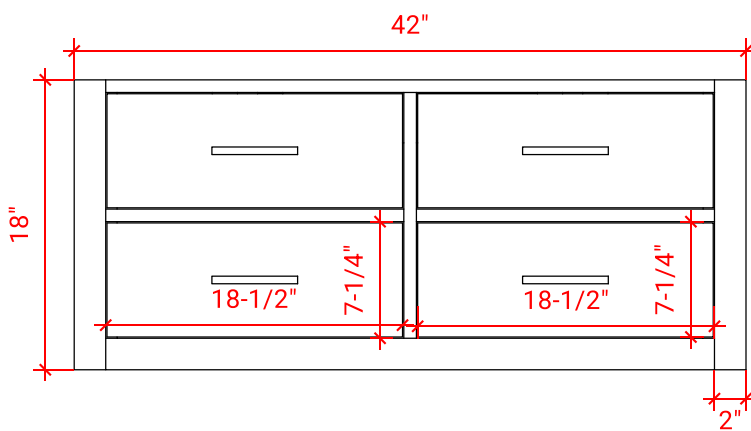

HUTTON 43" CENTER SINK CABINET

ARIEL

WO43S

BASE CABINET DIMENSIONS

42" W x 21.75" D x 18" H

FEATURES

- Solid wood frame & plywood panels
- Dovetail drawers and joints
- Soft closing doors & drawers

HARDWARE FINISHES

AVAILABLE COLORS

FRONT VIEW

SIDE VIEW

PLAN VIEW

43" RECTANGLE SINK THIN COUNTERTOP

OVERALL DIMENSIONS

43" W x 22" D x 1.5" H

COUNTERTOP OPTIONS

Carrara Marble
CW-043S-REC-CT

White Quartz
WQ-043S-REC-CT

FEATURES

- Solid countertop with mitered edges & seams
- Undermount white rectangular sink
- Pre-drilled for 8" widespread faucet

INCLUDED

- Countertop
- Matching Backsplash
- Sink

COUNTERTOP PLAN VIEW

EDGE SIDE VIEW

THREE DIMENSIONAL COUNTERTOP VIEW