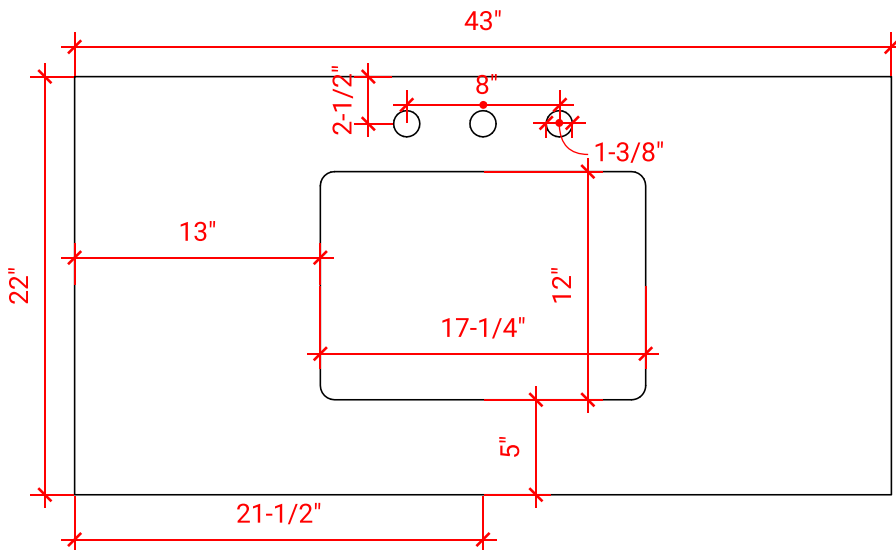

HUTTON 43" CENTER SINK CABINET

ARIEL

WO43S

BASE CABINET DIMENSIONS

42" W x 21.75" D x 18" H

FEATURES

- Solid wood frame & plywood panels
- Dovetail drawers and joints
- Soft closing doors & drawers

HARDWARE FINISHES

AVAILABLE COLORS

FRONT VIEW

SIDE VIEW

PLAN VIEW

43" RECTANGLE SINK THIN COUNTERTOP

OVERALL DIMENSIONS

43" W x 22" D x 1.5" H

COUNTERTOP OPTIONS

Carrara Marble
CW-043S-REC-CT

White Quartz
WQ-043S-REC-CT

FEATURES

- Solid countertop with mitered edges & seams
- Undermount white rectangular sink
- Pre-drilled for 8" widespread faucet

INCLUDED

- Countertop
- Matching Backsplash
- Sink

COUNTERTOP PLAN VIEW

EDGE SIDE VIEW

THREE DIMENSIONAL COUNTERTOP VIEW