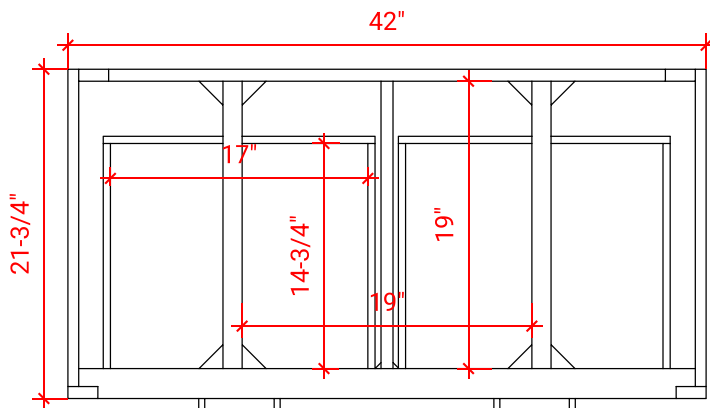

HUTTON 43" CENTER SINK CABINET

ARIEL

WO43S

BASE CABINET DIMENSIONS

42" W x 21.75" D x 18" H

FEATURES

- Solid wood frame & plywood panels
- Dovetail drawers and joints
- Soft closing doors & drawers

HARDWARE FINISHES

AVAILABLE COLORS

FRONT VIEW

SIDE VIEW

PLAN VIEW

43" RECTANGLE SINK THIN COUNTERTOP

OVERALL DIMENSIONS

43" W x 22" D x 1.5" H

COUNTERTOP OPTIONS

COUNTERTOP PLAN VIEW

EDGE SIDE VIEW

THREE DIMENSIONAL COUNTERTOP VIEW