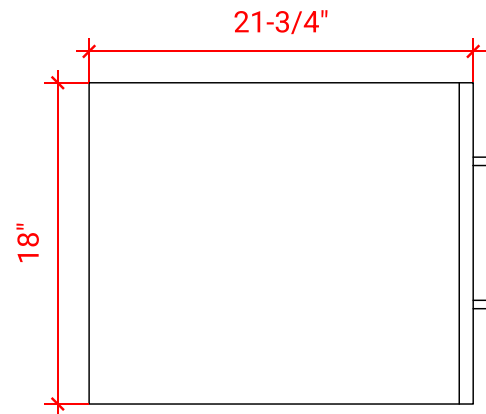

HUTTON 43" CENTER SINK CABINET

ARIEL

WO43S

BASE CABINET DIMENSIONS

42" W x 21.75" D x 18" H

FEATURES

- Solid wood frame & plywood panels
- Dovetail drawers and joints
- Soft closing doors & drawers

HARDWARE FINISHES

AVAILABLE COLORS

FRONT VIEW

SIDE VIEW

PLAN VIEW

43" RECTANGLE SINK THIN COUNTERTOP

OVERALL DIMENSIONS

43" W x 22" D x 1.5" H

COUNTERTOP OPTIONS

COUNTERTOP PLAN VIEW

EDGE SIDE VIEW

THREE DIMENSIONAL COUNTERTOP VIEW