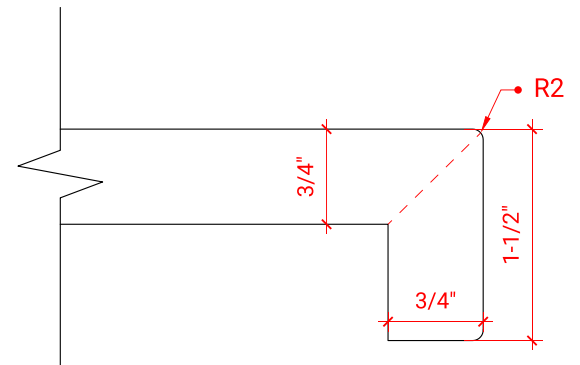

HUTTON 43" CENTER SINK CABINET

ARIEL

WO43S

BASE CABINET DIMENSIONS

42" W x 21.75" D x 18" H

FEATURES

- Solid wood frame & plywood panels
- Dovetail drawers and joints
- Soft closing doors & drawers

HARDWARE FINISHES

AVAILABLE COLORS

FRONT VIEW

SIDE VIEW

PLAN VIEW

43" RECTANGLE SINK THIN COUNTERTOP

OVERALL DIMENSIONS

43" W x 22" D x 1.5" H

COUNTERTOP OPTIONS

Carrara Marble
CW-043S-REC-CT

White Quartz
WQ-043S-REC-CT

FEATURES

- Solid countertop with mitered edges & seams
- Undermount white rectangular sink
- Pre-drilled for 8" widespread faucet

INCLUDED

- Countertop
- Matching Backsplash
- Sink

COUNTERTOP PLAN VIEW

EDGE SIDE VIEW

THREE DIMENSIONAL COUNTERTOP VIEW