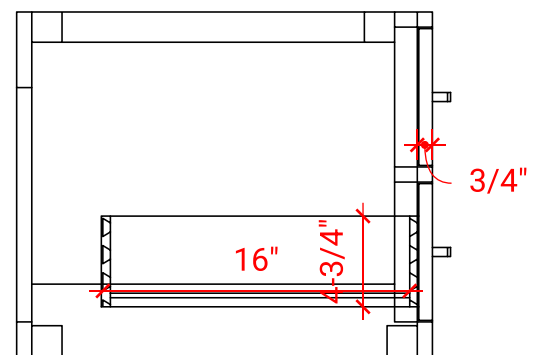

HUTTON 43" CENTER SINK CABINET

ARIEL

WO43S

BASE CABINET DIMENSIONS

42" W x 21.75" D x 18" H

FEATURES

- Solid wood frame & plywood panels
- Dovetail drawers and joints
- Soft closing doors & drawers

HARDWARE FINISHES

AVAILABLE COLORS

FRONT VIEW

SIDE VIEW

PLAN VIEW

43" RECTANGLE SINK THIN COUNTERTOP

OVERALL DIMENSIONS

43" W x 22" D x 1.5" H

COUNTERTOP OPTIONS

COUNTERTOP PLAN VIEW

EDGE SIDE VIEW

THREE DIMENSIONAL COUNTERTOP VIEW